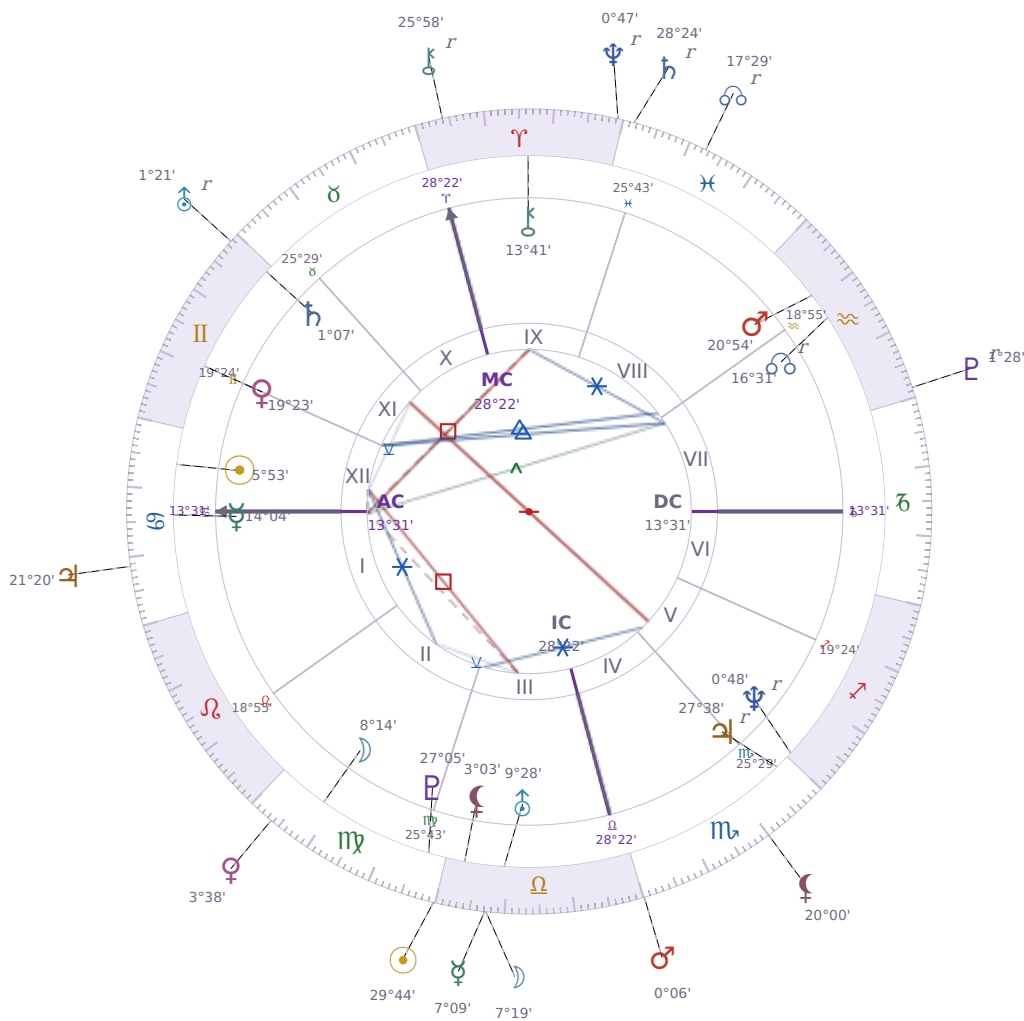

DAILY HOROSCOPE

Elon Reeve Musk

Businessman, entrepreneur, and political figure (born 1971)

♋ Cancer June 28, 1971 07:30 Pretoria

Monday, 22 September 2025

TRANSITS FOR TODAY

☉ Sun	in ♍ Virgo	29°44'32"
☾ Moon	in ♎ Libra	7°19'41"
☿ Mercury	in ♎ Libra	7°09'02"
♀ Venus	in ♍ Virgo	3°38'05"
♂ Mars	in ♏ Scorpio	0°06'52"
♃ Jupiter	in ♋ Cancer	21°20'37"
♄ Saturn	in ♓ Pisces Rx	28°24'42"

♅ Uranus	in	♊ Gemini Rx	1°21'10"
♆ Neptune	in	♈ Aries Rx	0°47'10"
♇ Pluto	in	♒ Aquarius Rx	1°28'32"
♁ Chiron	in	♈ Aries Rx	25°58'49"
♁ NNode	in	♓ Pisces Rx	17°29'31"
♁ Lilith	in	♏ Scorpio	20°00'23"

NATAL PLANETS

☉ Sun	in	♋ Cancer	5°53'26"	XII
☾ Moon	in	♍ Virgo	8°14'52"	II
☿ Mercury	in	♋ Cancer	14°04'03"	I
♀ Venus	in	♊ Gemini	19°23'48"	XI
♂ Mars	in	♒ Aquarius	20°54'21"	VIII
♃ Jupiter	in	♏ Scorpio	27°38'52"	V Rx
♄ Saturn	in	♊ Gemini	1°07'22"	XI
♅ Uranus	in	♎ Libra	9°28'55"	III
♆ Neptune	in	♐ Sagittarius	0°48'48"	V Rx
♇ Pluto	in	♍ Virgo	27°05'36"	III
♁ Chiron	in	♈ Aries	13°41'50"	IX
♁ North Node	in	♒ Aquarius	16°31'23"	VII Rx
♁ Lilith	in	♎ Libra	3°03'14"	III