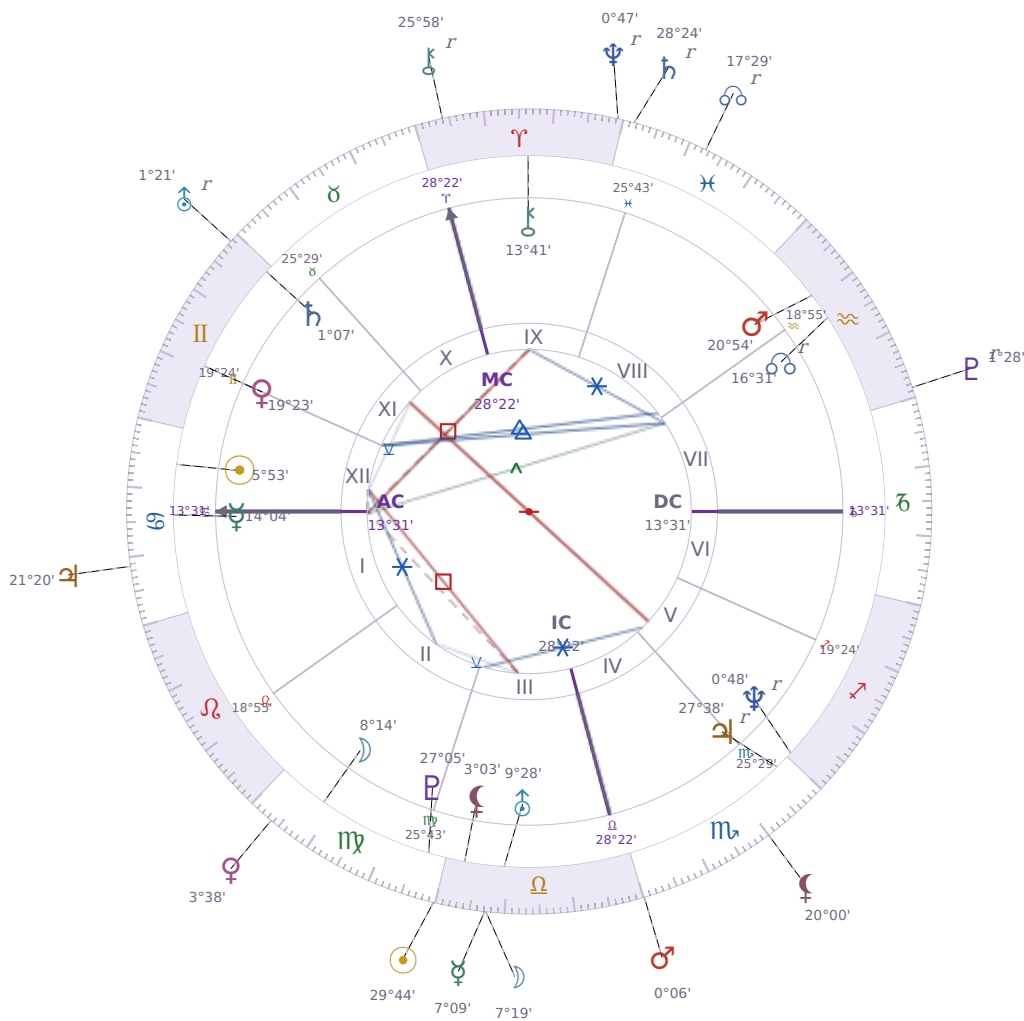

DAILY HOROSCOPE

**Elon Reeve Musk**

Businessman, entrepreneur, and political figure (born 1971)

♋ Cancer June 28, 1971 07:30 Pretoria

**Monday, 22 September 2025**

**TRANSITS FOR TODAY**

☉ Sun	in ♍ Virgo	29°44'32"
☾ Moon	in ♎ Libra	7°19'41"
☿ Mercury	in ♎ Libra	7°09'02"
♀ Venus	in ♍ Virgo	3°38'05"
♂ Mars	in ♏ Scorpio	0°06'52"
♃ Jupiter	in ♋ Cancer	21°20'37"
♄ Saturn	in ♓ Pisces Rx	28°24'42"

♅ Uranus	in	♊ Gemini Rx	1°21'10"
♆ Neptune	in	♈ Aries Rx	0°47'10"
♇ Pluto	in	♒ Aquarius Rx	1°28'32"
♁ Chiron	in	♈ Aries Rx	25°58'49"
♁ NNode	in	♓ Pisces Rx	17°29'31"
♁ Lilith	in	♏ Scorpio	20°00'23"

## NATAL PLANETS

☉ Sun	in	♋ Cancer	5°53'26"	XII
☾ Moon	in	♍ Virgo	8°14'52"	II
☿ Mercury	in	♋ Cancer	14°04'03"	I
♀ Venus	in	♊ Gemini	19°23'48"	XI
♂ Mars	in	♒ Aquarius	20°54'21"	VIII
♃ Jupiter	in	♏ Scorpio	27°38'52"	V Rx
♄ Saturn	in	♊ Gemini	1°07'22"	XI
♅ Uranus	in	♎ Libra	9°28'55"	III
♆ Neptune	in	♐ Sagittarius	0°48'48"	V Rx
♇ Pluto	in	♍ Virgo	27°05'36"	III
♁ Chiron	in	♈ Aries	13°41'50"	IX
♁ North Node	in	♒ Aquarius	16°31'23"	VII Rx
♁ Lilith	in	♎ Libra	3°03'14"	III