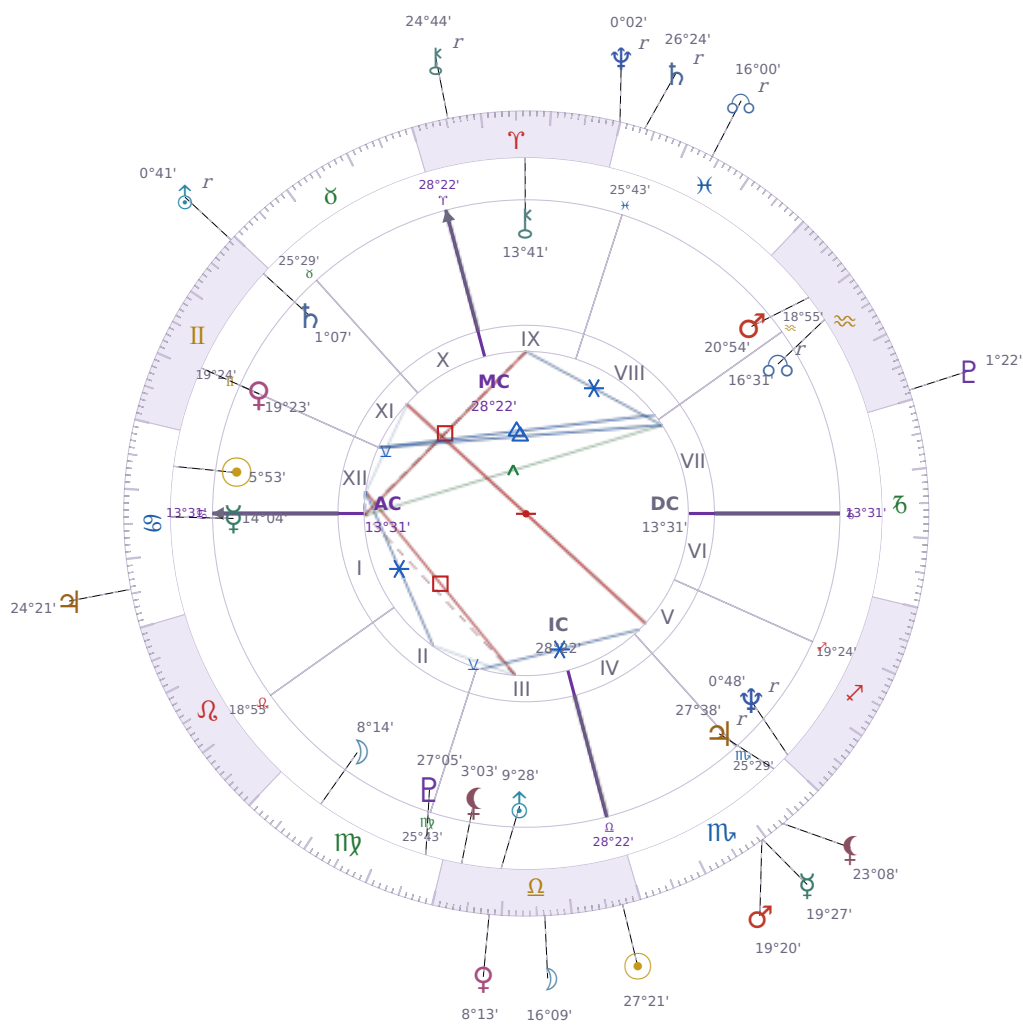

DAILY HOROSCOPE

Elon Reeve Musk

Businessman, entrepreneur, and political figure (born 1971)

♋ Cancer June 28, 1971 07:30 Pretoria

Monday, 20 October 2025

TRANSITS FOR TODAY

☉ Sun	in ♎ Libra	27°21'10"
☾ Moon	in ♎ Libra	16°09'20"
☿ Mercury	in ♏ Scorpio	19°27'55"
♀ Venus	in ♎ Libra	8°13'04"
♂ Mars	in ♏ Scorpio	19°20'15"
♃ Jupiter	in ♋ Cancer	24°21'27"
♄ Saturn	in ♓ Pisces <span style="color: red;">Rx</span>	26°24'30"

♅ Uranus	in	♊ Gemini Rx	0°41'14"
♆ Neptune	in	♈ Aries Rx	0°02'42"
♇ Pluto	in	♒ Aquarius	1°22'35"
♁ Chiron	in	♈ Aries Rx	24°44'20"
♁ NNode	in	♓ Pisces Rx	16°00'33"
♁ Lilith	in	♏ Scorpio	23°08'15"

## NATAL PLANETS

☉ Sun	in	♋ Cancer	5°53'26"	XII
☾ Moon	in	♍ Virgo	8°14'52"	II
☿ Mercury	in	♋ Cancer	14°04'03"	I
♀ Venus	in	♊ Gemini	19°23'48"	XI
♂ Mars	in	♒ Aquarius	20°54'21"	VIII
♃ Jupiter	in	♏ Scorpio	27°38'52"	V Rx
♄ Saturn	in	♊ Gemini	1°07'22"	XI
♅ Uranus	in	♎ Libra	9°28'55"	III
♆ Neptune	in	♐ Sagittarius	0°48'48"	V Rx
♇ Pluto	in	♍ Virgo	27°05'36"	III
♁ Chiron	in	♈ Aries	13°41'50"	IX
♁ North Node	in	♒ Aquarius	16°31'23"	VII Rx
♁ Lilith	in	♎ Libra	3°03'14"	III

## KEY TRANSIT FACTORS