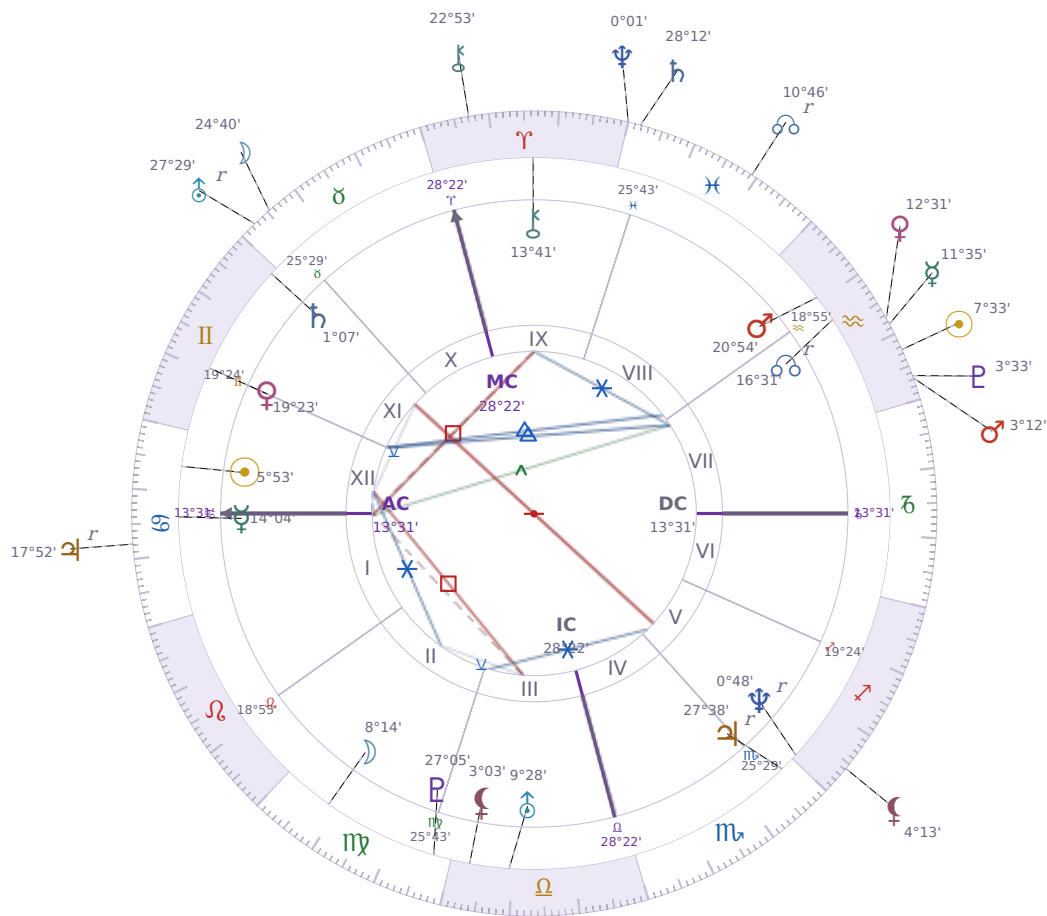

DAILY HOROSCOPE

Elon Reeve Musk

Businessman, entrepreneur, and political figure (born 1971)

♋ Cancer June 28, 1971 07:30 Pretoria

Tuesday, 27 January 2026

TRANSITS FOR TODAY

☉ Sun	in ♒ Aquarius	7°33'19"
☾ Moon	in ♉ Taurus	24°40'09"
☿ Mercury	in ♒ Aquarius	11°35'21"
♀ Venus	in ♒ Aquarius	12°31'44"
♂ Mars	in ♒ Aquarius	3°12'33"
♃ Jupiter	in ♋ Cancer Rx	17°52'54"
♄ Saturn	in ♓ Pisces	28°12'29"

♅ Uranus	in	♉ Taurus Rx	27°29'05"
♆ Neptune	in	♈ Aries	0°01'10"
♇ Pluto	in	♒ Aquarius	3°33'12"
♁ Chiron	in	♈ Aries	22°53'13"
♋ NNode	in	♓ Pisces Rx	10°46'04"
♁ Lilith	in	♐ Sagittarius	4°13'27"

## NATAL PLANETS

☉ Sun	in	♋ Cancer	5°53'26"	XII
☾ Moon	in	♍ Virgo	8°14'52"	II
☿ Mercury	in	♋ Cancer	14°04'03"	I
♀ Venus	in	♊ Gemini	19°23'48"	XI
♂ Mars	in	♒ Aquarius	20°54'21"	VIII
♃ Jupiter	in	♏ Scorpio	27°38'52"	V Rx
♄ Saturn	in	♊ Gemini	1°07'22"	XI
♅ Uranus	in	♎ Libra	9°28'55"	III
♆ Neptune	in	♐ Sagittarius	0°48'48"	V Rx
♇ Pluto	in	♍ Virgo	27°05'36"	III
♁ Chiron	in	♈ Aries	13°41'50"	IX
♋ North Node	in	♒ Aquarius	16°31'23"	VII Rx
♁ Lilith	in	♎ Libra	3°03'14"	III