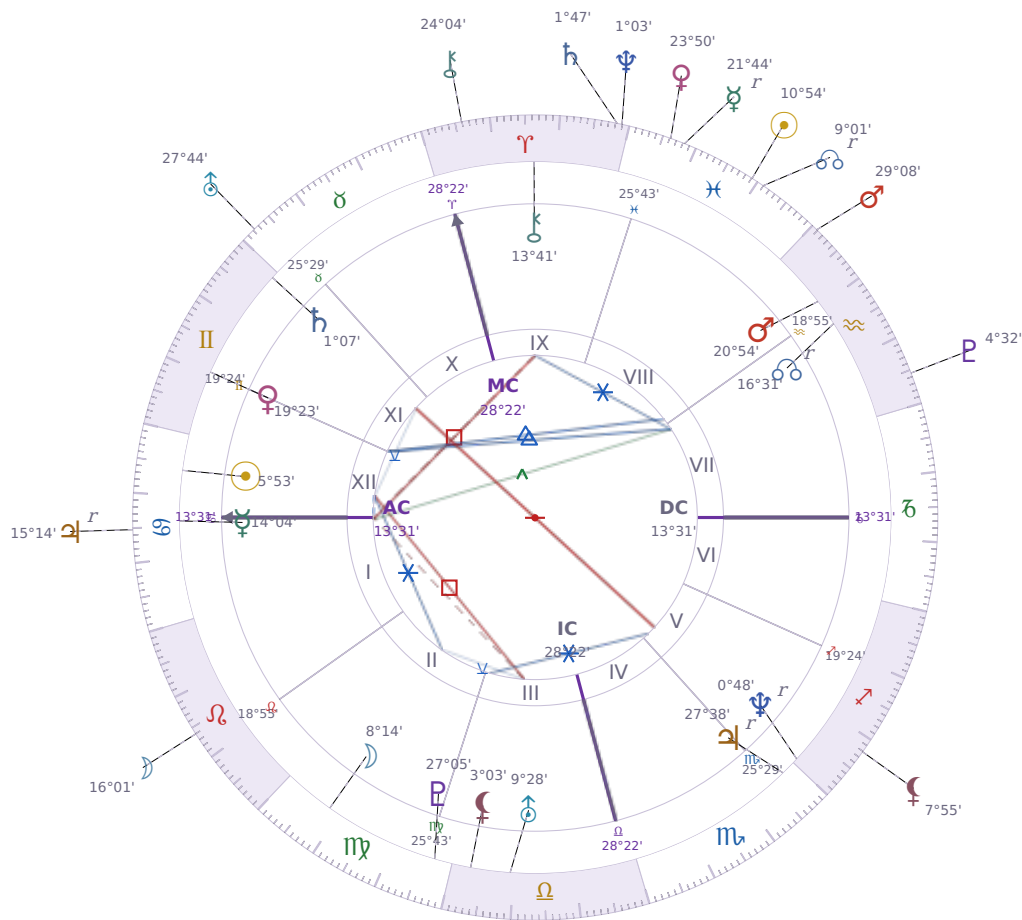

DAILY HOROSCOPE

Elon Reeve Musk

Businessman, entrepreneur, and political figure (born 1971)

♋ Cancer June 28, 1971 07:30 Pretoria

Sunday, 1 March 2026

TRANSITS FOR TODAY

☉ Sun	in ♋ Pisces	10°54'28"
☾ Moon	in ♌ Leo	16°01'27"
☿ Mercury	in ♋ Pisces Rx	21°44'28"
♀ Venus	in ♋ Pisces	23°50'16"
♂ Mars	in ♌ Aquarius	29°08'16"
♃ Jupiter	in ♋ Cancer Rx	15°14'22"
♄ Saturn	in ♈ Aries	1°47'01"

♅ Uranus	in ♉ Taurus	27°44'36"
♆ Neptune	in ♈ Aries	1°03'43"
♇ Pluto	in ♒ Aquarius	4°32'49"
♁ Chiron	in ♈ Aries	24°04'04"
♁ NNode	in ♓ Pisces Rx	9°01'14"
♁ Lilith	in ♐ Sagittarius	7°55'20"

## NATAL PLANETS

☉ Sun	in ♋ Cancer	5°53'26"	XII
☾ Moon	in ♍ Virgo	8°14'52"	II
☿ Mercury	in ♋ Cancer	14°04'03"	I
♀ Venus	in ♊ Gemini	19°23'48"	XI
♂ Mars	in ♒ Aquarius	20°54'21"	VIII
♃ Jupiter	in ♏ Scorpio	27°38'52"	V Rx
♄ Saturn	in ♊ Gemini	1°07'22"	XI
♅ Uranus	in ♎ Libra	9°28'55"	III
♆ Neptune	in ♐ Sagittarius	0°48'48"	V Rx
♇ Pluto	in ♍ Virgo	27°05'36"	III
♁ Chiron	in ♈ Aries	13°41'50"	IX
♁ North Node	in ♒ Aquarius	16°31'23"	VII Rx
♁ Lilith	in ♎ Libra	3°03'14"	III

## KEY TRANSIT FACTORS