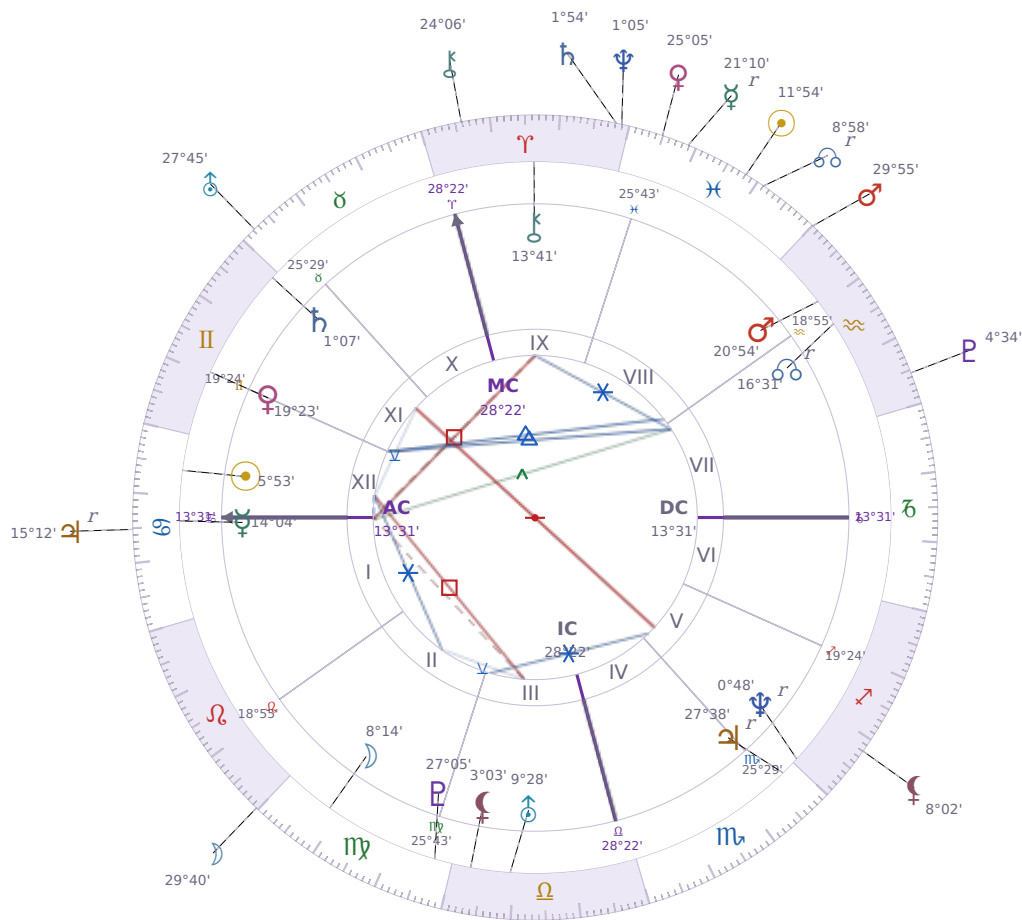

DAILY HOROSCOPE

Elon Reeve Musk

Businessman, entrepreneur, and political figure (born 1971)

♋ Cancer June 28, 1971 07:30 Pretoria

Monday, 2 March 2026

TRANSITS FOR TODAY

☉ Sun	in ♋ Pisces	11°54'39"
☾ Moon	in ♌ Leo	29°40'58"
☿ Mercury	in ♋ Pisces Rx	21°10'23"
♀ Venus	in ♋ Pisces	25°05'02"
♂ Mars	in ♒ Aquarius	29°55'32"
♃ Jupiter	in ♋ Cancer Rx	15°12'35"
♄ Saturn	in ♈ Aries	1°54'12"

♅ Uranus	in ♉ Taurus	27°45'56"
♆ Neptune	in ♈ Aries	1°05'53"
♇ Pluto	in ♒ Aquarius	4°34'25"
♁ Chiron	in ♈ Aries	24°06'54"
♁ NNode	in ♓ Pisces Rx	8°58'03"
♁ Lilith	in ♐ Sagittarius	8°02'04"

## NATAL PLANETS

☉ Sun	in ♋ Cancer	5°53'26"	XII
☾ Moon	in ♍ Virgo	8°14'52"	II
☿ Mercury	in ♋ Cancer	14°04'03"	I
♀ Venus	in ♊ Gemini	19°23'48"	XI
♂ Mars	in ♒ Aquarius	20°54'21"	VIII
♃ Jupiter	in ♏ Scorpio	27°38'52"	V Rx
♄ Saturn	in ♊ Gemini	1°07'22"	XI
♅ Uranus	in ♎ Libra	9°28'55"	III
♆ Neptune	in ♐ Sagittarius	0°48'48"	V Rx
♇ Pluto	in ♍ Virgo	27°05'36"	III
♁ Chiron	in ♈ Aries	13°41'50"	IX
♁ North Node	in ♒ Aquarius	16°31'23"	VII Rx
♁ Lilith	in ♎ Libra	3°03'14"	III

## KEY TRANSIT FACTORS