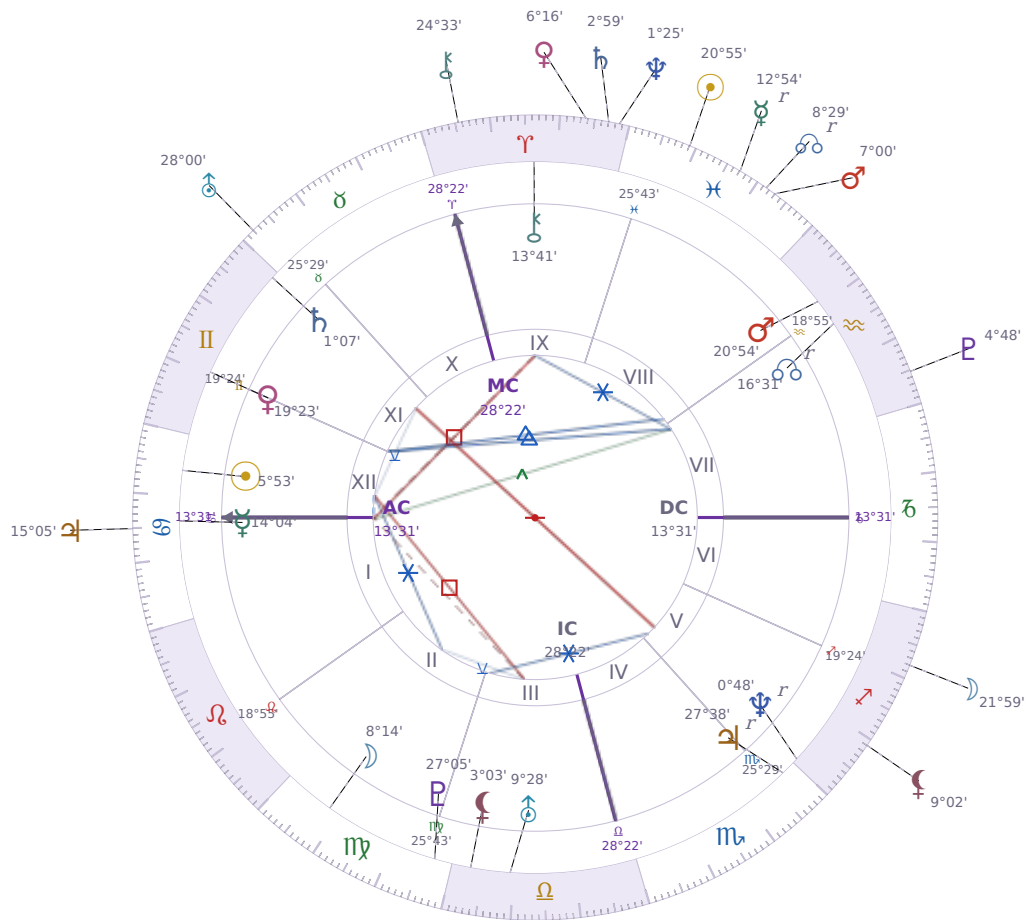

DAILY HOROSCOPE

Elon Reeve Musk

Businessman, entrepreneur, and political figure (born 1971)

♋ Cancer June 28, 1971 07:30 Pretoria

Wednesday, 11 March 2026

TRANSITS FOR TODAY

☉ Sun	in ♋ Pisces	20°55'02"
☾ Moon	in ♋ Sagittarius	21°59'18"
☿ Mercury	in ♋ Pisces Rx	12°54'26"
♀ Venus	in ♋ Aries	6°16'49"
♂ Mars	in ♋ Pisces	7°00'57"
♃ Jupiter	in ♋ Cancer	15°05'15"
♄ Saturn	in ♋ Aries	2°59'50"

♅ Uranus	in ♉ Taurus	28°00'10"
♆ Neptune	in ♈ Aries	1°25'46"
♇ Pluto	in ♒ Aquarius	4°48'05"
♁ Chiron	in ♈ Aries	24°33'48"
♁ NNode	in ♓ Pisces Rx	8°29'27"
♁ Lilith	in ♐ Sagittarius	9°02'34"

NATAL PLANETS

☉ Sun	in ♋ Cancer	5°53'26"	XII
☾ Moon	in ♍ Virgo	8°14'52"	II
☿ Mercury	in ♋ Cancer	14°04'03"	I
♀ Venus	in ♊ Gemini	19°23'48"	XI
♂ Mars	in ♒ Aquarius	20°54'21"	VIII
♃ Jupiter	in ♏ Scorpio	27°38'52"	V Rx
♄ Saturn	in ♊ Gemini	1°07'22"	XI
♅ Uranus	in ♎ Libra	9°28'55"	III
♆ Neptune	in ♐ Sagittarius	0°48'48"	V Rx
♇ Pluto	in ♍ Virgo	27°05'36"	III
♁ Chiron	in ♈ Aries	13°41'50"	IX
♁ North Node	in ♒ Aquarius	16°31'23"	VII Rx
♁ Lilith	in ♎ Libra	3°03'14"	III

KEY DATE

♃ Jupiter stations Direct

Jupiter turning **direct again** means opportunities and decisions that felt stuck or unclear over the past months can finally move ahead with real momentum. What becomes **clearer now** is whether plans, applications, or deals are actually going to work — delays lift and you get actual answers instead of waiting. **Growth starts moving** in the areas where *Jupiter* sits in your chart, so watch for openings in money, work, relationships, or learning that were on pause during the retrograde.