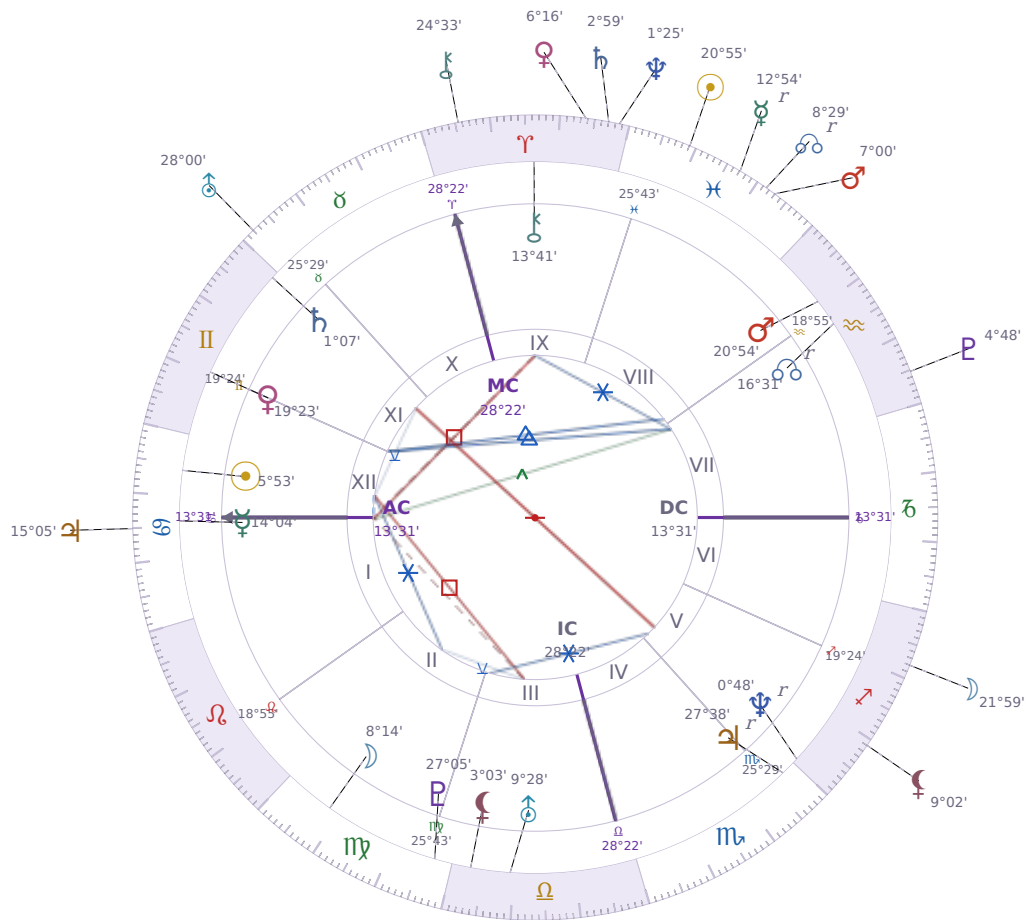

DAILY HOROSCOPE

Elon Reeve Musk

Businessman, entrepreneur, and political figure (born 1971)

♋ Cancer June 28, 1971 07:30 Pretoria

Wednesday, 11 March 2026

TRANSITS FOR TODAY

☉ Sun	in ♋ Pisces	20°55'02"
☾ Moon	in ♋ Sagittarius	21°59'18"
☿ Mercury	in ♋ Pisces Rx	12°54'26"
♀ Venus	in ♋ Aries	6°16'49"
♂ Mars	in ♋ Pisces	7°00'57"
♃ Jupiter	in ♋ Cancer	15°05'15"
♄ Saturn	in ♋ Aries	2°59'50"

♅ Uranus	in ♉ Taurus	28°00'10"
♆ Neptune	in ♈ Aries	1°25'46"
♇ Pluto	in ♒ Aquarius	4°48'05"
♁ Chiron	in ♈ Aries	24°33'48"
♊ NNode	in ♋ Pisces Rx	8°29'27"
♁ Lilith	in ♐ Sagittarius	9°02'34"

NATAL PLANETS

☉ Sun	in ♋ Cancer	5°53'26"	XII
☾ Moon	in ♍ Virgo	8°14'52"	II
☿ Mercury	in ♋ Cancer	14°04'03"	I
♀ Venus	in ♊ Gemini	19°23'48"	XI
♂ Mars	in ♒ Aquarius	20°54'21"	VIII
♃ Jupiter	in ♏ Scorpio	27°38'52"	V Rx
♄ Saturn	in ♊ Gemini	1°07'22"	XI
♅ Uranus	in ♎ Libra	9°28'55"	III
♆ Neptune	in ♐ Sagittarius	0°48'48"	V Rx
♇ Pluto	in ♍ Virgo	27°05'36"	III
♁ Chiron	in ♈ Aries	13°41'50"	IX
♊ North Node	in ♒ Aquarius	16°31'23"	VII Rx
♁ Lilith	in ♎ Libra	3°03'14"	III

KEY DATE

♃ Jupiter stations Direct

Jupiter turning **direct again** means opportunities and decisions that felt stuck or unclear over the past months can finally move ahead with real momentum. What becomes **clearer now** is whether plans, applications, or deals are actually going to work — delays lift and you get actual answers instead of waiting. **Growth starts moving** in the areas where *Jupiter* sits in your chart, so watch for openings in money, work, relationships, or learning that were on pause during the retrograde.