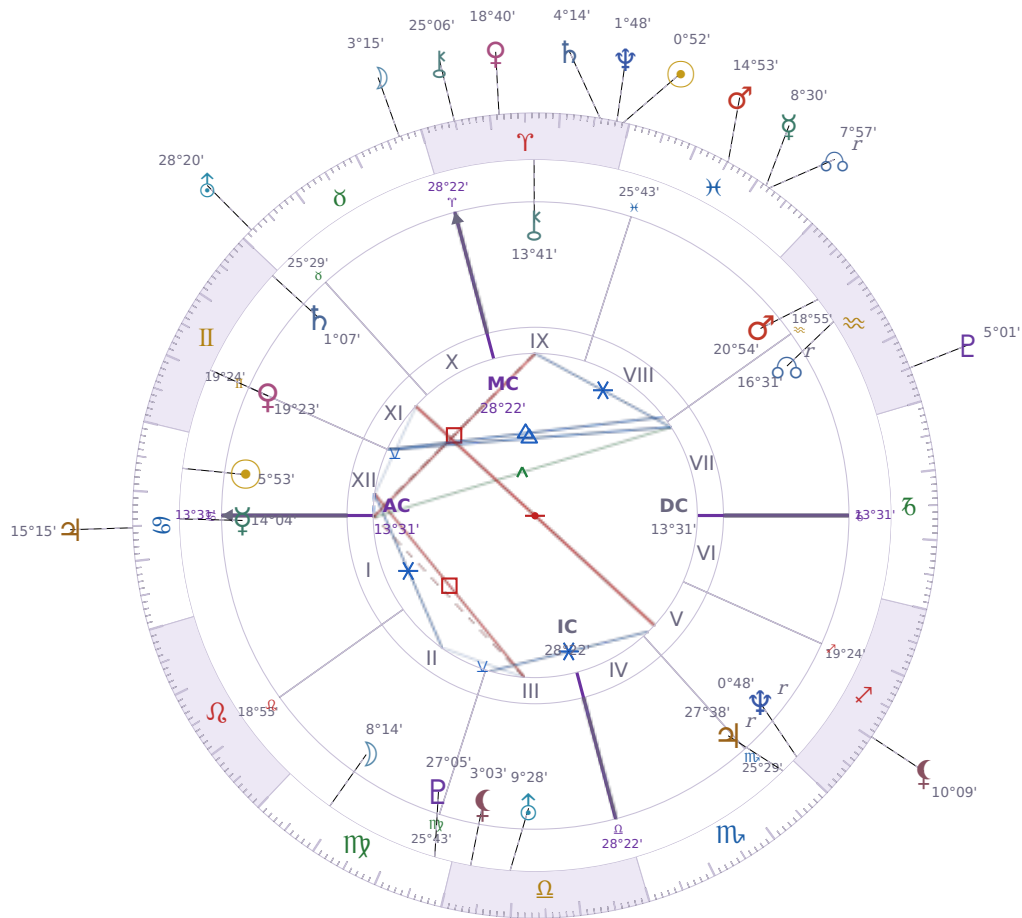

DAILY HOROSCOPE

Elon Reeve Musk

Businessman, entrepreneur, and political figure (born 1971)

♋ Cancer June 28, 1971 07:30 Pretoria

Saturday, 21 March 2026

TRANSITS FOR TODAY

☉ Sun	in ♈ Aries	0°52'45"
☾ Moon	in ♉ Taurus	3°15'32"
☿ Mercury	in ♊ Pisces	8°30'50"
♀ Venus	in ♋ Aries	18°40'48"
♂ Mars	in ♋ Pisces	14°53'04"
♃ Jupiter	in ♋ Cancer	15°15'39"
♄ Saturn	in ♈ Aries	4°14'16"

♅ Uranus	in ♉ Taurus	28°20'15"
♆ Neptune	in ♈ Aries	1°48'25"
♇ Pluto	in ♒ Aquarius	5°01'25"
♁ Chiron	in ♈ Aries	25°06'14"
♁ NNode	in ♓ Pisces Rx	7°57'40"
♁ Lilith	in ♐ Sagittarius	10°09'48"

NATAL PLANETS

☉ Sun	in ♋ Cancer	5°53'26"	XII
☾ Moon	in ♍ Virgo	8°14'52"	II
☿ Mercury	in ♋ Cancer	14°04'03"	I
♀ Venus	in ♊ Gemini	19°23'48"	XI
♂ Mars	in ♒ Aquarius	20°54'21"	VIII
♃ Jupiter	in ♏ Scorpio	27°38'52"	V Rx
♄ Saturn	in ♊ Gemini	1°07'22"	XI
♅ Uranus	in ♎ Libra	9°28'55"	III
♆ Neptune	in ♐ Sagittarius	0°48'48"	V Rx
♇ Pluto	in ♍ Virgo	27°05'36"	III
♁ Chiron	in ♈ Aries	13°41'50"	IX
♁ North Node	in ♒ Aquarius	16°31'23"	VII Rx
♁ Lilith	in ♎ Libra	3°03'14"	III