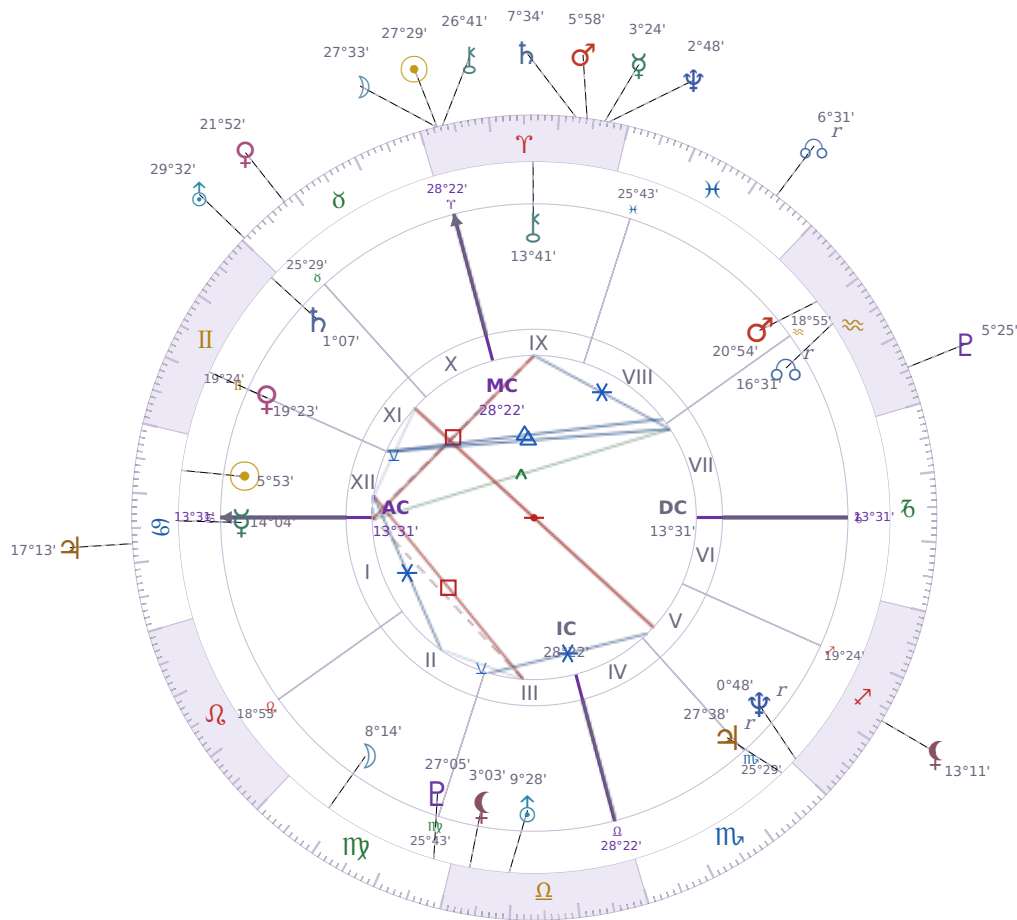

DAILY HOROSCOPE

Elon Reeve Musk

Businessman, entrepreneur, and political figure (born 1971)

♋ Cancer June 28, 1971 07:30 Pretoria

Friday, 17 April 2026

TRANSITS FOR TODAY

☉ Sun	in ♈ Aries	27°29'18"
☾ Moon	in ♈ Aries	27°33'59"
☿ Mercury	in ♈ Aries	3°24'14"
♀ Venus	in ♉ Taurus	21°52'21"
♂ Mars	in ♈ Aries	5°58'09"
♃ Jupiter	in ♋ Cancer	17°13'46"
♄ Saturn	in ♈ Aries	7°34'17"

♅ Uranus	in ♉ Taurus	29°32'51"
♆ Neptune	in ♈ Aries	2°48'24"
♇ Pluto	in ♒ Aquarius	5°25'27"
♁ Chiron	in ♈ Aries	26°41'28"
♁ NNode	in ♓ Pisces Rx	6°31'52"
♁ Lilith	in ♐ Sagittarius	13°11'19"

NATAL PLANETS

☉ Sun	in ♋ Cancer	5°53'26"	XII
☾ Moon	in ♍ Virgo	8°14'52"	II
☿ Mercury	in ♋ Cancer	14°04'03"	I
♀ Venus	in ♊ Gemini	19°23'48"	XI
♂ Mars	in ♒ Aquarius	20°54'21"	VIII
♃ Jupiter	in ♏ Scorpio	27°38'52"	V Rx
♄ Saturn	in ♊ Gemini	1°07'22"	XI
♅ Uranus	in ♎ Libra	9°28'55"	III
♆ Neptune	in ♐ Sagittarius	0°48'48"	V Rx
♇ Pluto	in ♍ Virgo	27°05'36"	III
♁ Chiron	in ♈ Aries	13°41'50"	IX
♁ North Node	in ♒ Aquarius	16°31'23"	VII Rx
♁ Lilith	in ♎ Libra	3°03'14"	III

Colors: Rose · Pink · Warm Cream

Stone: Rose Quartz

Number: 6