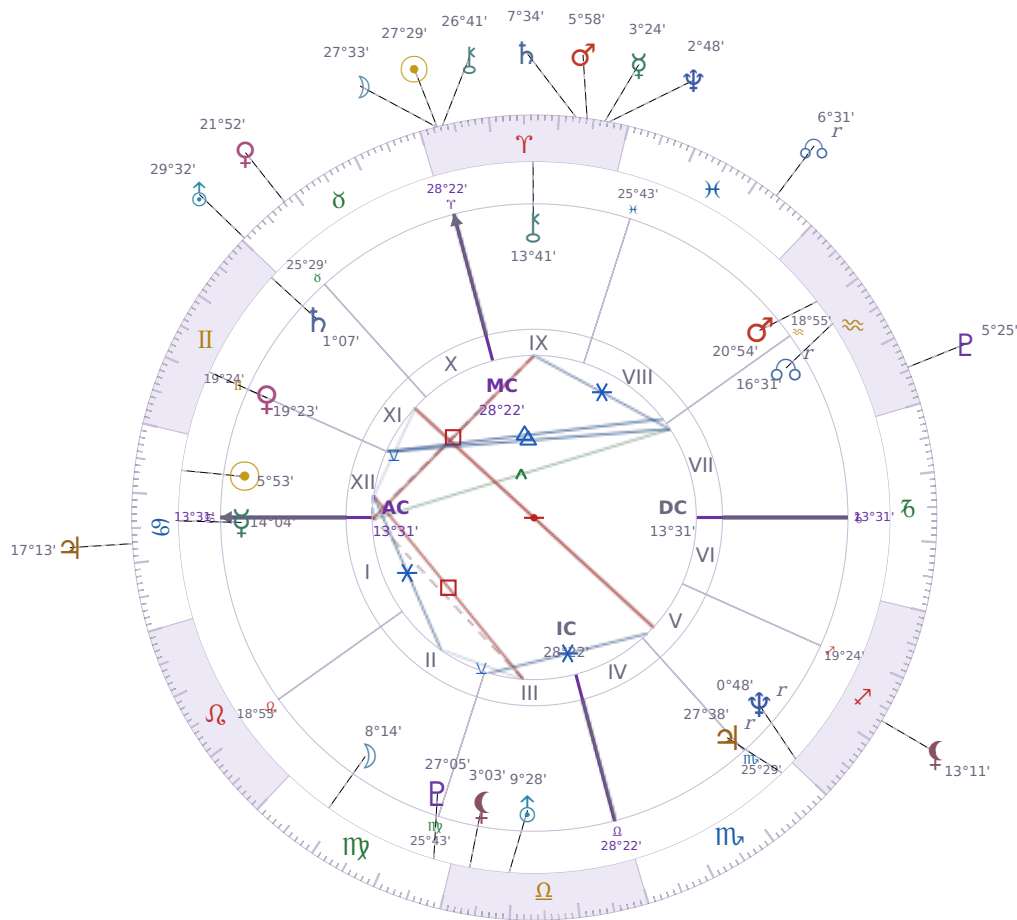

DAILY HOROSCOPE

Elon Reeve Musk

Businessman, entrepreneur, and political figure (born 1971)

♋ Cancer June 28, 1971 07:30 Pretoria

Friday, 17 April 2026

TRANSITS FOR TODAY

☉ Sun	in ♈ Aries	27°29'18"
☾ Moon	in ♈ Aries	27°33'59"
☿ Mercury	in ♈ Aries	3°24'14"
♀ Venus	in ♉ Taurus	21°52'21"
♂ Mars	in ♈ Aries	5°58'09"
♃ Jupiter	in ♋ Cancer	17°13'46"
♄ Saturn	in ♈ Aries	7°34'17"

♅ Uranus	in	♉ Taurus	29°32'51"
♆ Neptune	in	♈ Aries	2°48'24"
♇ Pluto	in	♒ Aquarius	5°25'27"
♁ Chiron	in	♈ Aries	26°41'28"
♊ NNode	in	♓ Pisces Rx	6°31'52"
♁ Lilith	in	♐ Sagittarius	13°11'19"

NATAL PLANETS

☉ Sun	in	♋ Cancer	5°53'26"	XII
☾ Moon	in	♍ Virgo	8°14'52"	II
☿ Mercury	in	♋ Cancer	14°04'03"	I
♀ Venus	in	♊ Gemini	19°23'48"	XI
♂ Mars	in	♒ Aquarius	20°54'21"	VIII
♃ Jupiter	in	♏ Scorpio	27°38'52"	V Rx
♄ Saturn	in	♊ Gemini	1°07'22"	XI
♅ Uranus	in	♎ Libra	9°28'55"	III
♆ Neptune	in	♐ Sagittarius	0°48'48"	V Rx
♇ Pluto	in	♍ Virgo	27°05'36"	III
♁ Chiron	in	♈ Aries	13°41'50"	IX
♊ North Node	in	♒ Aquarius	16°31'23"	VII Rx
♁ Lilith	in	♎ Libra	3°03'14"	III

Colors: Rose · Pink · Warm Cream

Stone: Rose Quartz

Number: 6