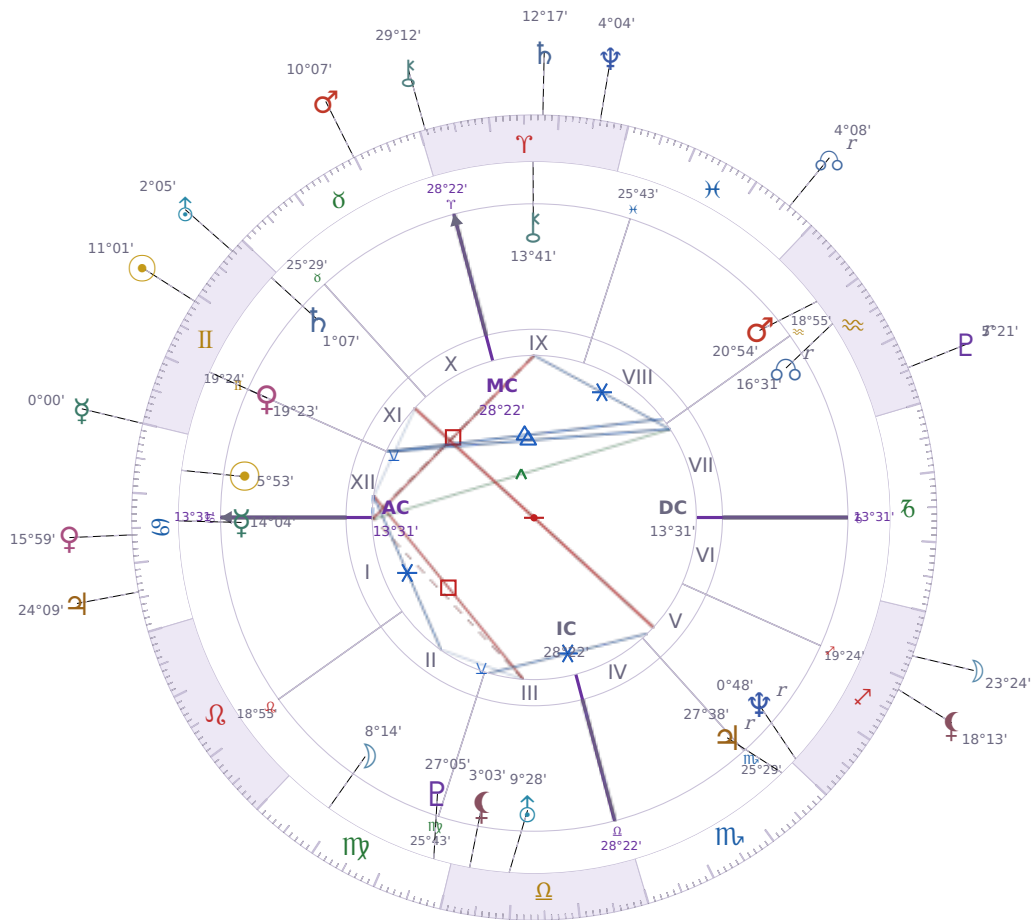

DAILY HOROSCOPE

Elon Reeve Musk

Businessman, entrepreneur, and political figure (born 1971)

♋ Cancer June 28, 1971 07:30 Pretoria

Monday, 1 June 2026

TRANSITS FOR TODAY

☉ Sun	in ♊ Gemini	11°01'03"
☾ Moon	in ♏ Sagittarius	23°24'51"
☿ Mercury	in ♋ Cancer	0°00'18"
♀ Venus	in ♋ Cancer	15°59'08"
♂ Mars	in ♉ Taurus	10°07'49"
♃ Jupiter	in ♋ Cancer	24°09'44"
♄ Saturn	in ♈ Aries	12°17'12"

♅ Uranus	in ♊ Gemini	2°05'35"
♆ Neptune	in ♈ Aries	4°04'12"
♇ Pluto	in ♒ Aquarius Rx	5°21'31"
♁ Chiron	in ♈ Aries	29°12'48"
♋ NNode	in ♓ Pisces Rx	4°08'55"
♁ Lilith	in ♐ Sagittarius	18°13'48"

NATAL PLANETS

☉ Sun	in ♋ Cancer	5°53'26"	XII
☾ Moon	in ♍ Virgo	8°14'52"	II
☿ Mercury	in ♋ Cancer	14°04'03"	I
♀ Venus	in ♊ Gemini	19°23'48"	XI
♂ Mars	in ♒ Aquarius	20°54'21"	VIII
♃ Jupiter	in ♏ Scorpio	27°38'52"	V Rx
♄ Saturn	in ♊ Gemini	1°07'22"	XI
♅ Uranus	in ♎ Libra	9°28'55"	III
♆ Neptune	in ♐ Sagittarius	0°48'48"	V Rx
♇ Pluto	in ♍ Virgo	27°05'36"	III
♁ Chiron	in ♈ Aries	13°41'50"	IX
♋ North Node	in ♒ Aquarius	16°31'23"	VII Rx
♁ Lilith	in ♎ Libra	3°03'14"	III