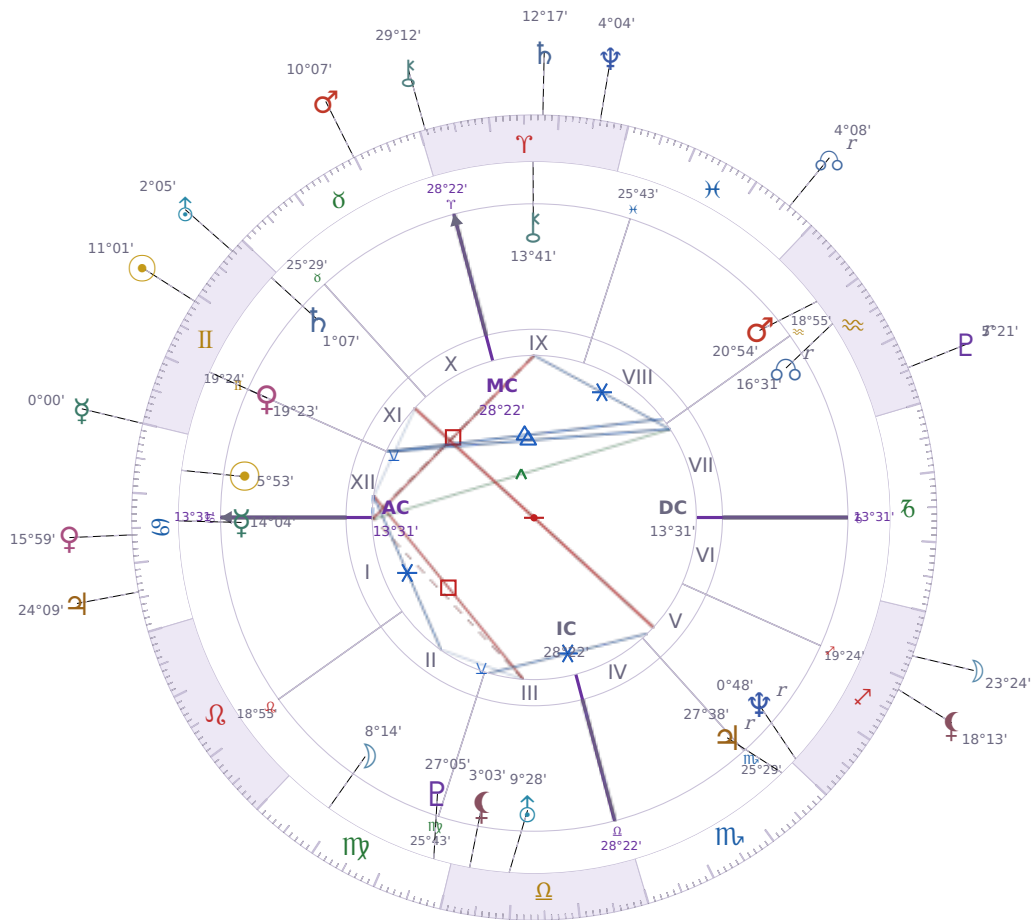

DAILY HOROSCOPE

Elon Reeve Musk

Businessman, entrepreneur, and political figure (born 1971)

♋ Cancer June 28, 1971 07:30 Pretoria

Monday, 1 June 2026

TRANSITS FOR TODAY

☉ Sun	in ♊ Gemini	11°01'03"
☾ Moon	in ♏ Sagittarius	23°24'51"
☿ Mercury	in ♋ Cancer	0°00'18"
♀ Venus	in ♋ Cancer	15°59'08"
♂ Mars	in ♉ Taurus	10°07'49"
♃ Jupiter	in ♋ Cancer	24°09'44"
♄ Saturn	in ♈ Aries	12°17'12"

♅ Uranus	in ♊ Gemini	2°05'35"
♆ Neptune	in ♈ Aries	4°04'12"
♇ Pluto	in ♒ Aquarius Rx	5°21'31"
♁ Chiron	in ♈ Aries	29°12'48"
♁ NNode	in ♓ Pisces Rx	4°08'55"
♁ Lilith	in ♐ Sagittarius	18°13'48"

NATAL PLANETS

☉ Sun	in ♋ Cancer	5°53'26"	XII
☾ Moon	in ♍ Virgo	8°14'52"	II
☿ Mercury	in ♋ Cancer	14°04'03"	I
♀ Venus	in ♊ Gemini	19°23'48"	XI
♂ Mars	in ♒ Aquarius	20°54'21"	VIII
♃ Jupiter	in ♏ Scorpio	27°38'52"	V Rx
♄ Saturn	in ♊ Gemini	1°07'22"	XI
♅ Uranus	in ♎ Libra	9°28'55"	III
♆ Neptune	in ♐ Sagittarius	0°48'48"	V Rx
♇ Pluto	in ♍ Virgo	27°05'36"	III
♁ Chiron	in ♈ Aries	13°41'50"	IX
♁ North Node	in ♒ Aquarius	16°31'23"	VII Rx
♁ Lilith	in ♎ Libra	3°03'14"	III