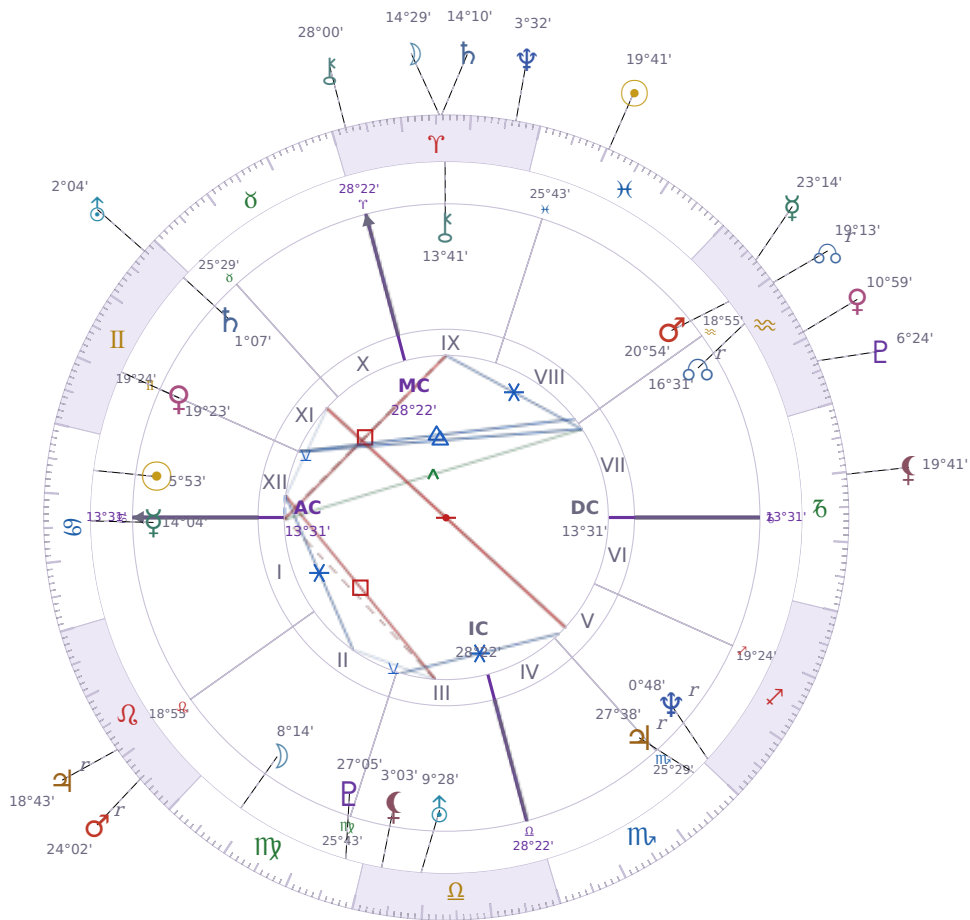

DAILY HOROSCOPE

Elon Reeve Musk

Businessman, entrepreneur, and political figure (born 1971)

♋ Cancer June 28, 1971 07:30 Pretoria

Wednesday, 10 March 2027

TRANSITS FOR TODAY

☉ Sun	in ♋ Pisces	19°41'07"
☾ Moon	in ♈ Aries	14°29'32"
☿ Mercury	in ♋ Aquarius	23°14'44"
♀ Venus	in ♋ Aquarius	10°59'26"
♂ Mars	in ♌ Leo Rx	24°02'08"
♃ Jupiter	in ♌ Leo Rx	18°43'15"
♄ Saturn	in ♈ Aries	14°10'33"

♅ Uranus	in ♊ Gemini	2°04'33"
♆ Neptune	in ♈ Aries	3°32'25"
♇ Pluto	in ♒ Aquarius	6°24'19"
♁ Chiron	in ♈ Aries	28°00'17"
♁ NNode	in ♒ Aquarius Rx	19°13'01"
♁ Lilith	in ♐ Capricorn	19°41'31"

## NATAL PLANETS

☉ Sun	in ♋ Cancer	5°53'26"	XII
☾ Moon	in ♍ Virgo	8°14'52"	II
☿ Mercury	in ♋ Cancer	14°04'03"	I
♀ Venus	in ♊ Gemini	19°23'48"	XI
♂ Mars	in ♒ Aquarius	20°54'21"	VIII
♃ Jupiter	in ♏ Scorpio	27°38'52"	V Rx
♄ Saturn	in ♊ Gemini	1°07'22"	XI
♅ Uranus	in ♎ Libra	9°28'55"	III
♆ Neptune	in ♐ Sagittarius	0°48'48"	V Rx
♇ Pluto	in ♍ Virgo	27°05'36"	III
♁ Chiron	in ♈ Aries	13°41'50"	IX
♁ North Node	in ♒ Aquarius	16°31'23"	VII Rx
♁ Lilith	in ♎ Libra	3°03'14"	III

## KEY TRANSIT FACTORS