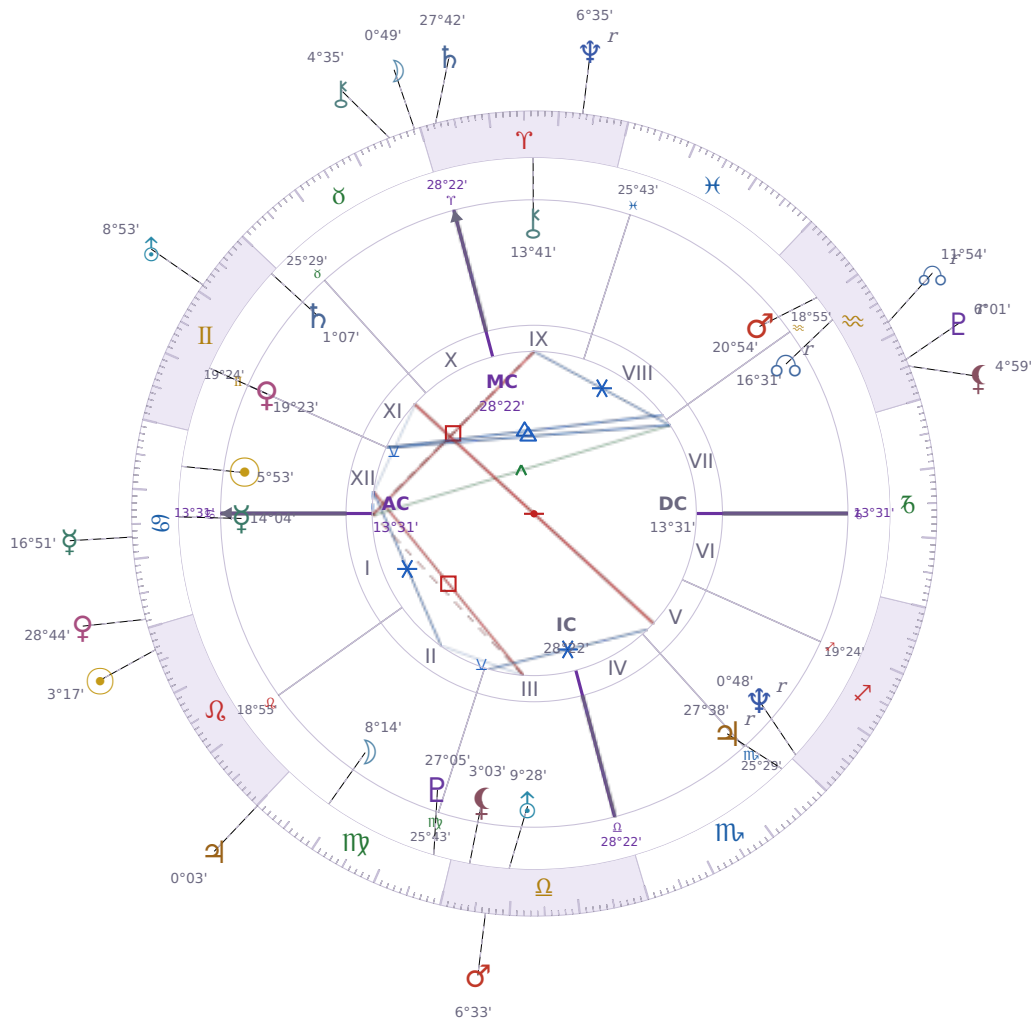

DAILY HOROSCOPE

Elon Reeve Musk

Businessman, entrepreneur, and political figure (born 1971)

♋ Cancer June 28, 1971 07:30 Pretoria

Monday, 26 July 2027

TRANSITS FOR TODAY

☉ Sun	in ♌ Leo	3°17'57"
☾ Moon	in ♉ Taurus	0°49'45"
☿ Mercury	in ♋ Cancer	16°51'59"
♀ Venus	in ♋ Cancer	28°44'33"
♂ Mars	in ♌ Libra	6°33'05"
♃ Jupiter	in ♎ Virgo	0°03'40"
♄ Saturn	in ♈ Aries	27°42'14"

♅ Uranus	in ♊ Gemini	8°54'00"
♆ Neptune	in ♈ Aries Rx	6°35'12"
♇ Pluto	in ♒ Aquarius Rx	6°01'26"
♁ Chiron	in ♉ Taurus	4°35'42"
♁ NNode	in ♒ Aquarius Rx	11°54'36"
♁ Lilith	in ♒ Aquarius	4°59'41"

NATAL PLANETS