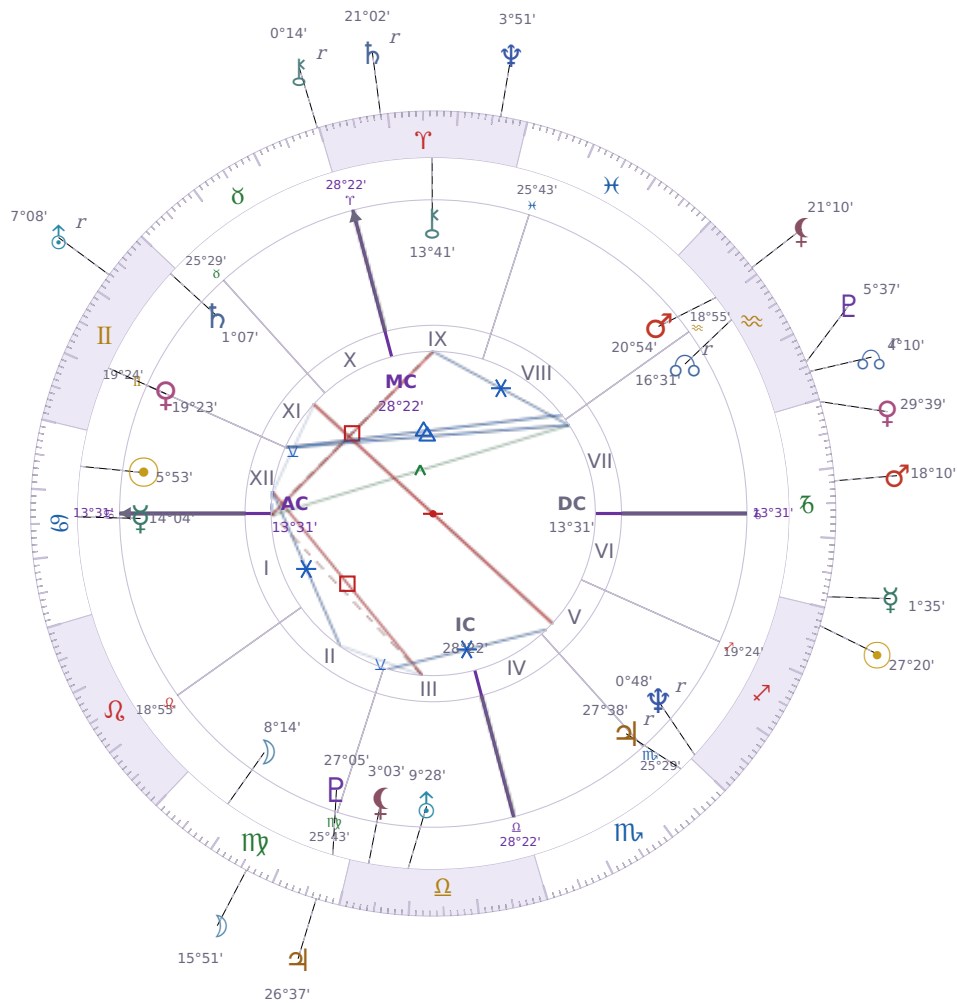

DAILY HOROSCOPE

Elon Reeve Musk

Businessman, entrepreneur, and political figure (born 1971)

♋ Cancer June 28, 1971 07:30 Pretoria

Sunday, 19 December 2027

TRANSITS FOR TODAY

| | | |
|-----------|------------------|-----------|
| ☉ Sun | in ♐ Sagittarius | 27°20'24" |
| ☽ Moon | in ♍ Virgo | 15°51'35" |
| ☿ Mercury | in ♏ Capricorn | 1°35'13" |
| ♀ Venus | in ♏ Capricorn | 29°39'28" |
| ♂ Mars | in ♏ Capricorn | 18°10'31" |
| ♃ Jupiter | in ♍ Virgo | 26°37'14" |
| ♅ Saturn | in ♈ Aries Rx | 21°02'25" |

| | | | |
|-----------|----|---------------|-----------|
| ♅ Uranus | in | ♊ Gemini Rx | 7°08'47" |
| ♆ Neptune | in | ♈ Aries | 3°51'26" |
| ♇ Pluto | in | ♈ Aquarius | 5°37'14" |
| ♁ Chiron | in | ♉ Taurus Rx | 0°14'48" |
| ♁ NNode | in | ♈ Aquarius Rx | 4°10'44" |
| ♁ Lilith | in | ♈ Aquarius | 21°10'02" |

NATAL PLANETS

| | | | | |
|--------------|----|---------------|-----------|--------|
| ☉ Sun | in | ♋ Cancer | 5°53'26" | XII |
| ☾ Moon | in | ♍ Virgo | 8°14'52" | II |
| ☿ Mercury | in | ♋ Cancer | 14°04'03" | I |
| ♀ Venus | in | ♊ Gemini | 19°23'48" | XI |
| ♂ Mars | in | ♈ Aquarius | 20°54'21" | VIII |
| ♃ Jupiter | in | ♏ Scorpio | 27°38'52" | V Rx |
| ♄ Saturn | in | ♊ Gemini | 1°07'22" | XI |
| ♅ Uranus | in | ♎ Libra | 9°28'55" | III |
| ♆ Neptune | in | ♐ Sagittarius | 0°48'48" | V Rx |
| ♇ Pluto | in | ♍ Virgo | 27°05'36" | III |
| ♁ Chiron | in | ♈ Aries | 13°41'50" | IX |
| ♁ North Node | in | ♈ Aquarius | 16°31'23" | VII Rx |
| ♁ Lilith | in | ♎ Libra | 3°03'14" | III |