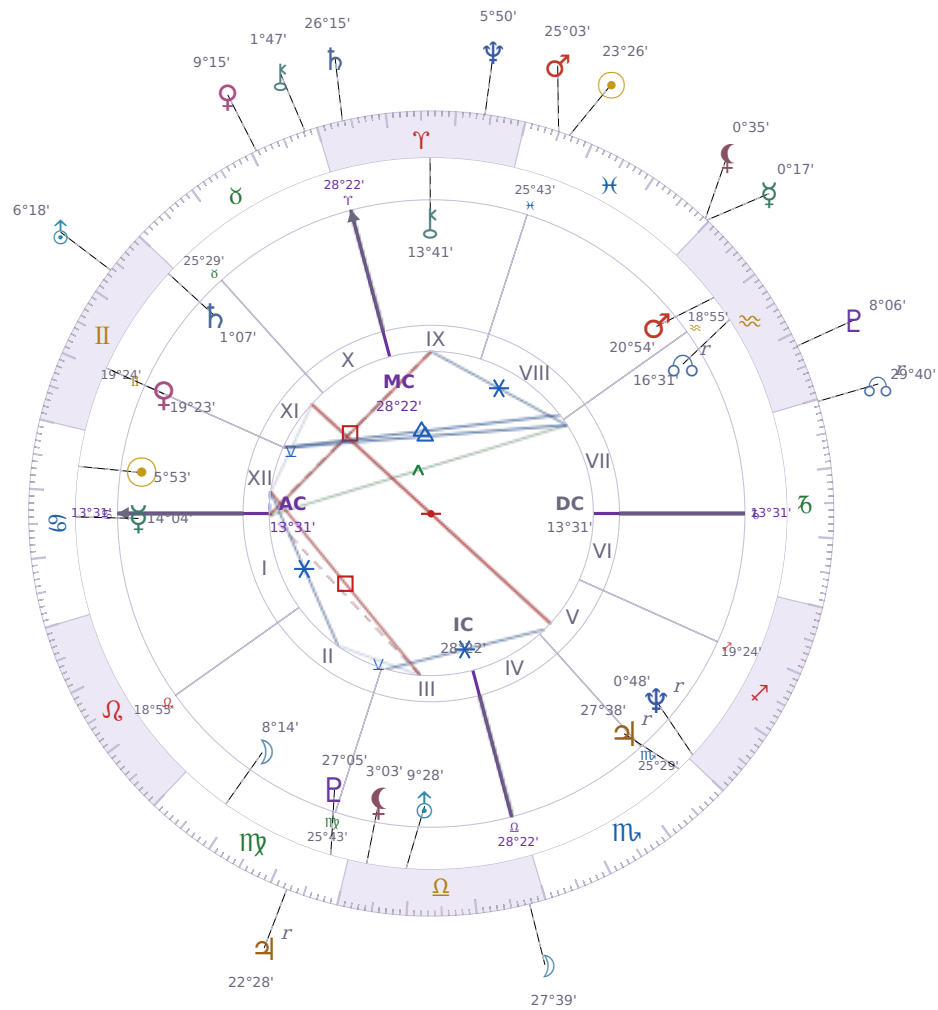

DAILY HOROSCOPE

Elon Reeve Musk

Businessman, entrepreneur, and political figure (born 1971)

♋ Cancer June 28, 1971 07:30 Pretoria

Monday, 13 March 2028

TRANSITS FOR TODAY

☉ Sun	in ♋ Pisces	23°26'06"
☾ Moon	in ♎ Libra	27°39'18"
☿ Mercury	in ♋ Pisces	0°17'40"
♀ Venus	in ♉ Taurus	9°15'44"
♂ Mars	in ♋ Pisces	25°03'59"
♃ Jupiter	in ♍ Virgo Rx	22°28'38"
♄ Saturn	in ♈ Aries	26°15'40"

♅ Uranus	in	♊ Gemini	6°18'48"
♆ Neptune	in	♈ Aries	5°50'09"
♇ Pluto	in	♈ Aquarius	8°06'34"
♁ Chiron	in	♉ Taurus	1°47'27"
♁ NNode	in	♑ Capricorn Rx	29°40'41"
♁ Lilith	in	♓ Pisces	0°35'58"

NATAL PLANETS

☉ Sun	in	♋ Cancer	5°53'26"	XII
☾ Moon	in	♍ Virgo	8°14'52"	II
☿ Mercury	in	♋ Cancer	14°04'03"	I
♀ Venus	in	♊ Gemini	19°23'48"	XI
♂ Mars	in	♈ Aquarius	20°54'21"	VIII
♃ Jupiter	in	♏ Scorpio	27°38'52"	V Rx
♄ Saturn	in	♊ Gemini	1°07'22"	XI
♅ Uranus	in	♎ Libra	9°28'55"	III
♆ Neptune	in	♐ Sagittarius	0°48'48"	V Rx
♇ Pluto	in	♍ Virgo	27°05'36"	III
♁ Chiron	in	♈ Aries	13°41'50"	IX
♁ North Node	in	♈ Aquarius	16°31'23"	VII Rx
♁ Lilith	in	♎ Libra	3°03'14"	III

KEY DATE

☿ Mercury enters ♓ Pisces

Mercury in *Pisces* makes your thinking **slower and less direct** — you'll notice yourself taking longer to find the right words, or changing your mind mid-conversation. In work and daily tasks, this transit rewards **intuition and pattern-spotting** over step-by-step logic, so you might solve problems by sensing what feels right rather than working through details. Relationships often improve because you're more **willing to listen without interrupting** and pick up on what people aren't saying aloud, though you may struggle to explain your own point clearly.