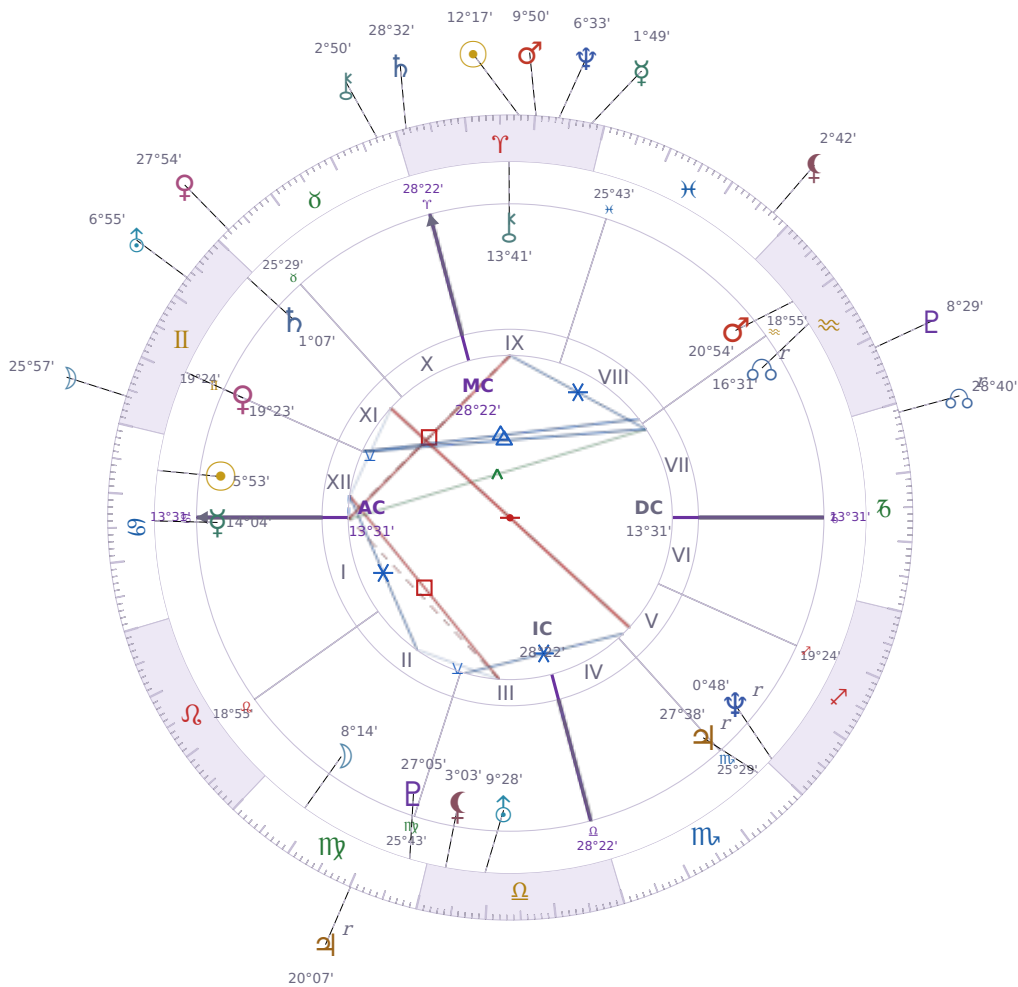

DAILY HOROSCOPE

Elon Reeve Musk

Businessman, entrepreneur, and political figure (born 1971)

♋ Cancer June 28, 1971 07:30 Pretoria

Saturday, 1 April 2028

TRANSITS FOR TODAY

☉ Sun	in ♈ Aries	12°17'12"
☾ Moon	in ♊ Gemini	25°57'54"
☿ Mercury	in ♈ Aries	1°49'22"
♀ Venus	in ♉ Taurus	27°54'28"
♂ Mars	in ♈ Aries	9°50'33"
♃ Jupiter	in ♍ Virgo Rx	20°07'12"
♄ Saturn	in ♈ Aries	28°32'04"

♅ Uranus	in ♊ Gemini	6°55'51"
♆ Neptune	in ♈ Aries	6°33'09"
♇ Pluto	in ♒ Aquarius	8°29'57"
♁ Chiron	in ♉ Taurus	2°50'30"
♁ NNode	in ♑ Capricorn Rx	28°40'18"
♁ Lilith	in ♋ Pisces	2°42'38"

NATAL PLANETS

☉ Sun	in ♋ Cancer	5°53'26"	XII
☾ Moon	in ♍ Virgo	8°14'52"	II
☿ Mercury	in ♋ Cancer	14°04'03"	I
♀ Venus	in ♊ Gemini	19°23'48"	XI
♂ Mars	in ♒ Aquarius	20°54'21"	VIII
♃ Jupiter	in ♏ Scorpio	27°38'52"	V Rx
♄ Saturn	in ♊ Gemini	1°07'22"	XI
♅ Uranus	in ♎ Libra	9°28'55"	III
♆ Neptune	in ♐ Sagittarius	0°48'48"	V Rx
♇ Pluto	in ♍ Virgo	27°05'36"	III
♁ Chiron	in ♈ Aries	13°41'50"	IX
♁ North Node	in ♒ Aquarius	16°31'23"	VII Rx
♁ Lilith	in ♎ Libra	3°03'14"	III

KEY DATE

☿ Mercury enters ♈ Aries

Mercury in *Aries* makes people **speak more directly** and skip the small talk they normally use. At work or in conversations, you'll notice folks **jump to conclusions faster** and interrupt more often because they want answers now instead of waiting. In practice, this means **quicker decisions** happen in meetings and texts become blunter, which can clear things up fast but also create friction if people aren't ready for that straight talk.