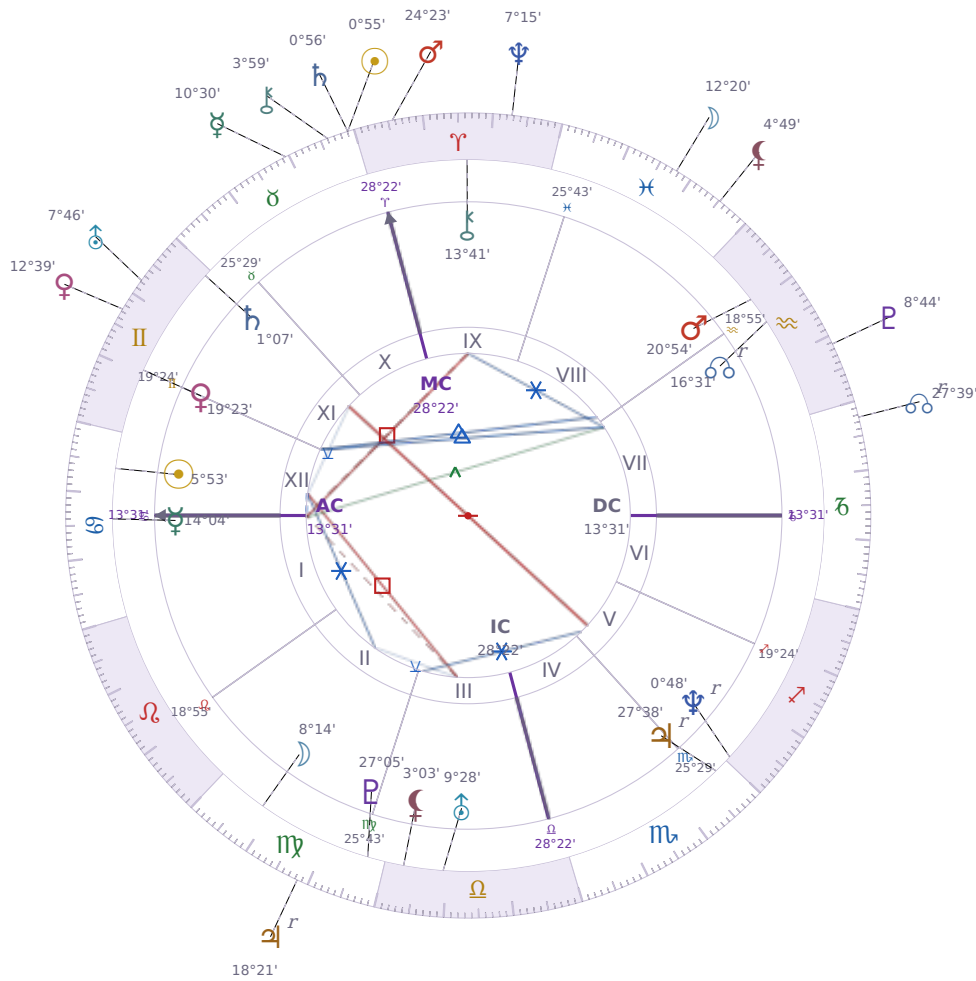

DAILY HOROSCOPE

Elon Reeve Musk

Businessman, entrepreneur, and political figure (born 1971)

♋ Cancer June 28, 1971 07:30 Pretoria

Thursday, 20 April 2028

TRANSITS FOR TODAY

☉ Sun	in ♉ Taurus	0°55'46"
☾ Moon	in ♋ Pisces	12°20'34"
☿ Mercury	in ♈ Taurus	10°30'01"
♀ Venus	in ♊ Gemini	12°39'28"
♂ Mars	in ♈ Aries	24°23'05"
♃ Jupiter	in ♎ Virgo Rx	18°21'40"
♄ Saturn	in ♈ Taurus	0°56'08"

♅ Uranus	in ♊ Gemini	7°46'45"
♆ Neptune	in ♈ Aries	7°15'05"
♇ Pluto	in ♒ Aquarius	8°44'37"
♁ Chiron	in ♉ Taurus	3°59'42"
♁ NNode	in ♑ Capricorn Rx	27°39'56"
♁ Lilith	in ♋ Pisces	4°49'24"

NATAL PLANETS

☉ Sun	in ♋ Cancer	5°53'26"	XII
☾ Moon	in ♍ Virgo	8°14'52"	II
☿ Mercury	in ♋ Cancer	14°04'03"	I
♀ Venus	in ♊ Gemini	19°23'48"	XI
♂ Mars	in ♒ Aquarius	20°54'21"	VIII
♃ Jupiter	in ♏ Scorpio	27°38'52"	V Rx
♄ Saturn	in ♊ Gemini	1°07'22"	XI
♅ Uranus	in ♎ Libra	9°28'55"	III
♆ Neptune	in ♐ Sagittarius	0°48'48"	V Rx
♇ Pluto	in ♍ Virgo	27°05'36"	III
♁ Chiron	in ♈ Aries	13°41'50"	IX
♁ North Node	in ♒ Aquarius	16°31'23"	VII Rx
♁ Lilith	in ♎ Libra	3°03'14"	III

KEY DATE

☉ Sun enters ♉ Taurus

Sun in *Taurus* shifts your focus to **building something solid** — you'll notice yourself moving slower, asking more questions before committing, and **caring more about what lasts** than what's quick or shiny. In relationships and at work, people become more **stubborn but reliable**, and conversations tend to circle back to money, comfort, or security rather than abstract ideas. This four-week period brings a practical mood where **finishing tasks** matters more than starting new ones, and you'll probably spend more time on your home, finances, or strengthening bonds with people you already trust.