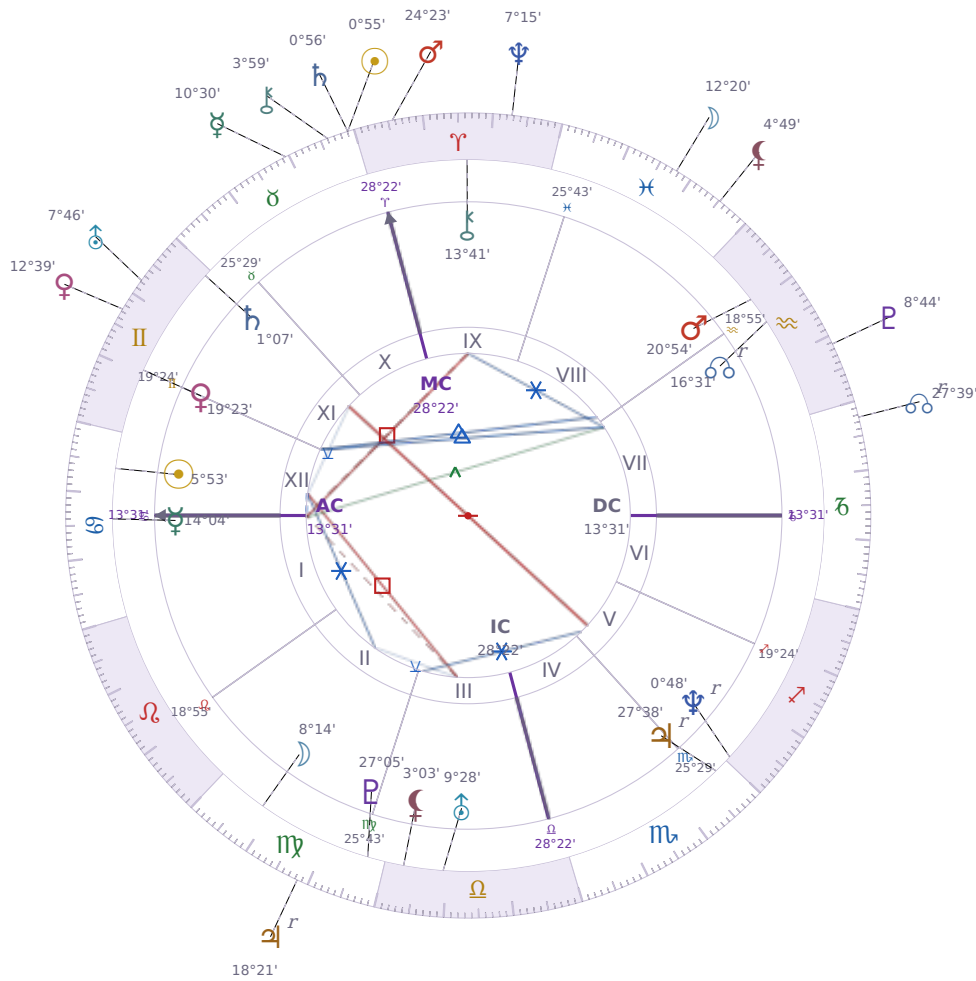

DAILY HOROSCOPE

Elon Reeve Musk

Businessman, entrepreneur, and political figure (born 1971)

♋ Cancer June 28, 1971 07:30 Pretoria

Thursday, 20 April 2028

TRANSITS FOR TODAY

☉ Sun	in ♉ Taurus	0°55'46"
☾ Moon	in ♋ Pisces	12°20'34"
☿ Mercury	in ♈ Taurus	10°30'01"
♀ Venus	in ♊ Gemini	12°39'28"
♂ Mars	in ♈ Aries	24°23'05"
♃ Jupiter	in ♍ Virgo Rx	18°21'40"
♄ Saturn	in ♈ Taurus	0°56'08"

♅ Uranus	in ♊ Gemini	7°46'45"
♆ Neptune	in ♈ Aries	7°15'05"
♇ Pluto	in ♒ Aquarius	8°44'37"
♁ Chiron	in ♉ Taurus	3°59'42"
♁ NNode	in ♑ Capricorn Rx	27°39'56"
♁ Lilith	in ♋ Pisces	4°49'24"

NATAL PLANETS

☉ Sun	in ♋ Cancer	5°53'26"	XII
☾ Moon	in ♍ Virgo	8°14'52"	II
☿ Mercury	in ♋ Cancer	14°04'03"	I
♀ Venus	in ♊ Gemini	19°23'48"	XI
♂ Mars	in ♒ Aquarius	20°54'21"	VIII
♃ Jupiter	in ♏ Scorpio	27°38'52"	V Rx
♄ Saturn	in ♊ Gemini	1°07'22"	XI
♅ Uranus	in ♎ Libra	9°28'55"	III
♆ Neptune	in ♐ Sagittarius	0°48'48"	V Rx
♇ Pluto	in ♍ Virgo	27°05'36"	III
♁ Chiron	in ♈ Aries	13°41'50"	IX
♁ North Node	in ♒ Aquarius	16°31'23"	VII Rx
♁ Lilith	in ♎ Libra	3°03'14"	III

KEY DATE

☉ Sun enters ♉ Taurus

Sun in *Taurus* shifts your focus to **building something solid** — you'll notice yourself moving slower, asking more questions before committing, and **caring more about what lasts** than what's quick or shiny. In relationships and at work, people become more **stubborn but reliable**, and conversations tend to circle back to money, comfort, or security rather than abstract ideas. This four-week period brings a practical mood where **finishing tasks** matters more than starting new ones, and you'll probably spend more time on your home, finances, or strengthening bonds with people you already trust.