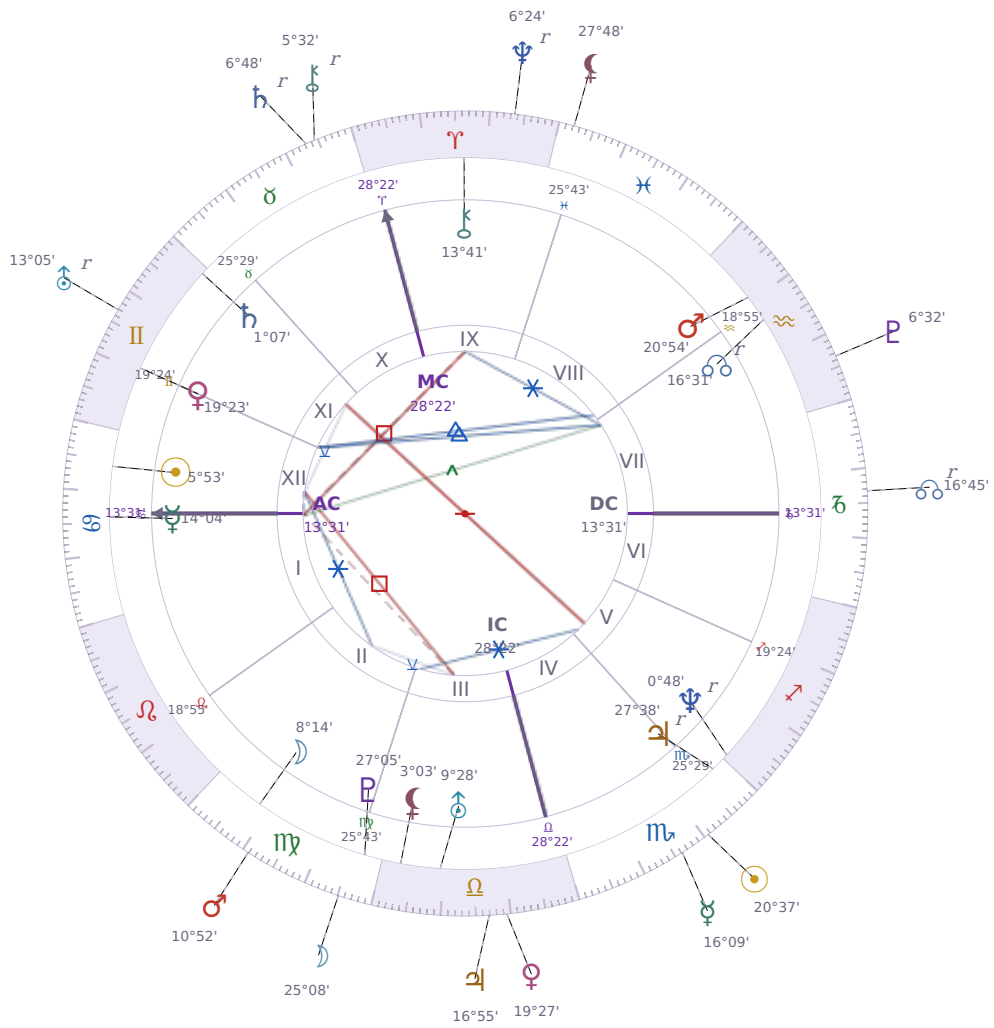

DAILY HOROSCOPE

Elon Reeve Musk

Businessman, entrepreneur, and political figure (born 1971)

♋ Cancer June 28, 1971 07:30 Pretoria

Sunday, 12 November 2028

TRANSITS FOR TODAY

| | | |
|-----------|---|-----------|
| ☉ Sun | in ♏ Scorpio | 20°37'59" |
| ☾ Moon | in ♍ Virgo | 25°08'04" |
| ☿ Mercury | in ♏ Scorpio | 16°09'12" |
| ♀ Venus | in ♎ Libra | 19°27'30" |
| ♂ Mars | in ♍ Virgo | 10°52'45" |
| ♃ Jupiter | in ♎ Libra | 16°55'22" |
| ♄ Saturn | in ♉ Taurus Rx | 6°48'52" |

| | | | |
|-----------|----|----------------|-----------|
| ♅ Uranus | in | ♊ Gemini Rx | 13°05'11" |
| ♆ Neptune | in | ♈ Aries Rx | 6°25'00" |
| ♇ Pluto | in | ♒ Aquarius | 6°32'47" |
| ♁ Chiron | in | ♉ Taurus Rx | 5°32'05" |
| ♁ NNode | in | ♄ Capricorn Rx | 16°45'26" |
| ♁ Lilith | in | ♓ Pisces | 27°48'47" |

NATAL PLANETS

| | | | | |
|--------------|----|---------------|-----------|--------|
| ☉ Sun | in | ♋ Cancer | 5°53'26" | XII |
| ☾ Moon | in | ♍ Virgo | 8°14'52" | II |
| ☿ Mercury | in | ♋ Cancer | 14°04'03" | I |
| ♀ Venus | in | ♊ Gemini | 19°23'48" | XI |
| ♂ Mars | in | ♒ Aquarius | 20°54'21" | VIII |
| ♃ Jupiter | in | ♏ Scorpio | 27°38'52" | V Rx |
| ♄ Saturn | in | ♊ Gemini | 1°07'22" | XI |
| ♅ Uranus | in | ♎ Libra | 9°28'55" | III |
| ♆ Neptune | in | ♐ Sagittarius | 0°48'48" | V Rx |
| ♇ Pluto | in | ♍ Virgo | 27°05'36" | III |
| ♁ Chiron | in | ♈ Aries | 13°41'50" | IX |
| ♁ North Node | in | ♒ Aquarius | 16°31'23" | VII Rx |
| ♁ Lilith | in | ♎ Libra | 3°03'14" | III |