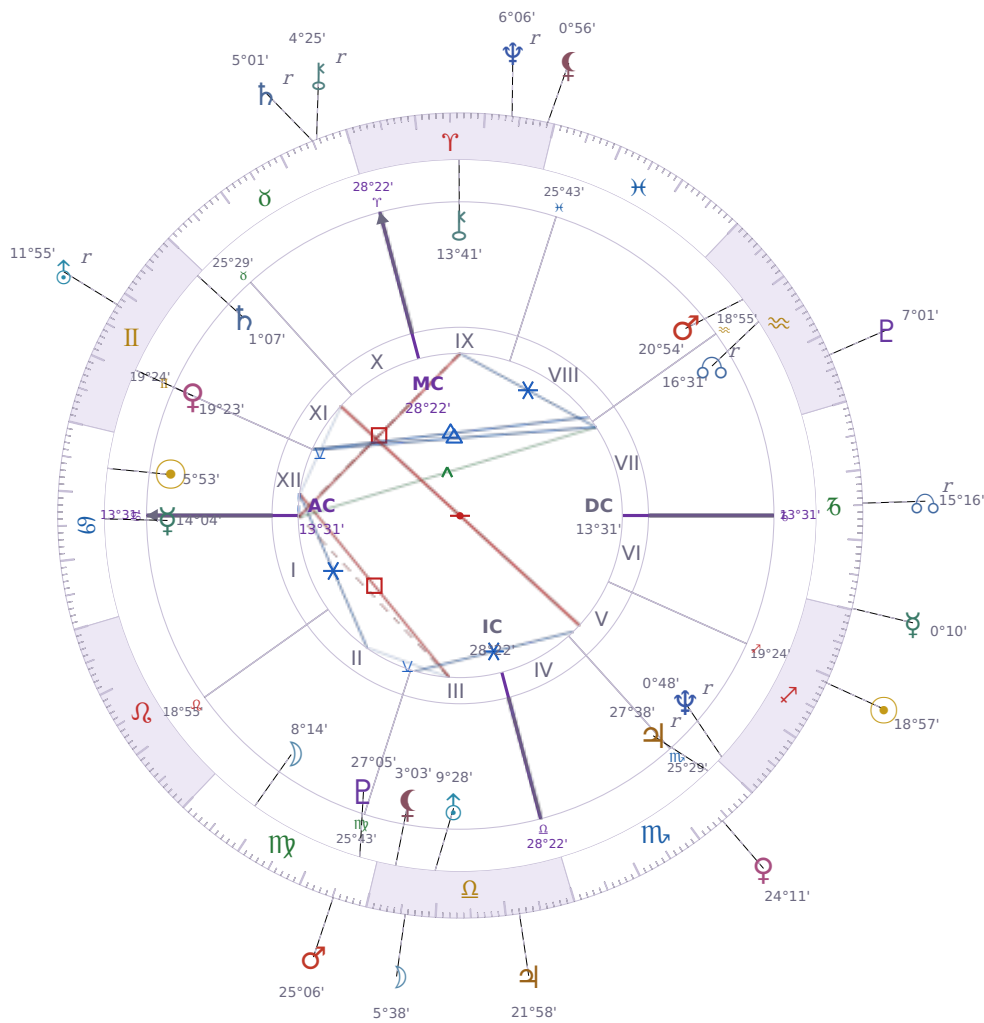

DAILY HOROSCOPE

Elon Reeve Musk

Businessman, entrepreneur, and political figure (born 1971)

♋ Cancer June 28, 1971 07:30 Pretoria

Sunday, 10 December 2028

TRANSITS FOR TODAY

☉ Sun	in ♏ Sagittarius	18°57'39"
☾ Moon	in ♏ Libra	5°38'47"
☿ Mercury	in ♏ Capricorn	0°10'52"
♀ Venus	in ♏ Scorpio	24°11'25"
♂ Mars	in ♏ Virgo	25°06'53"
♃ Jupiter	in ♏ Libra	21°58'14"
♄ Saturn	in ♏ Taurus Rx	5°01'49"

♅ Uranus	in	♊ Gemini Rx	11°55'56"
♆ Neptune	in	♈ Aries Rx	6°06'13"
♇ Pluto	in	♒ Aquarius	7°01'54"
♁ Chiron	in	♉ Taurus Rx	4°25'39"
♁ NNode	in	♑ Capricorn Rx	15°16'29"
♁ Lilith	in	♈ Aries	0°56'53"

NATAL PLANETS

KEY DATE

☿ Mercury enters ♑ Capricorn

Mercury entering *Capricorn* shifts how you talk and think toward **practical results** — you'll notice yourself cutting out small talk and focusing on what actually matters at work or in conversations. People around you tend to **respect the directness** more during this time, even if your words feel plainer than usual, because *Capricorn* makes communication **efficient and honest**. At work especially, **planning and problem-solving** feel sharper; *Mercury* here rewards you for thinking several steps ahead instead of reacting on the spot.