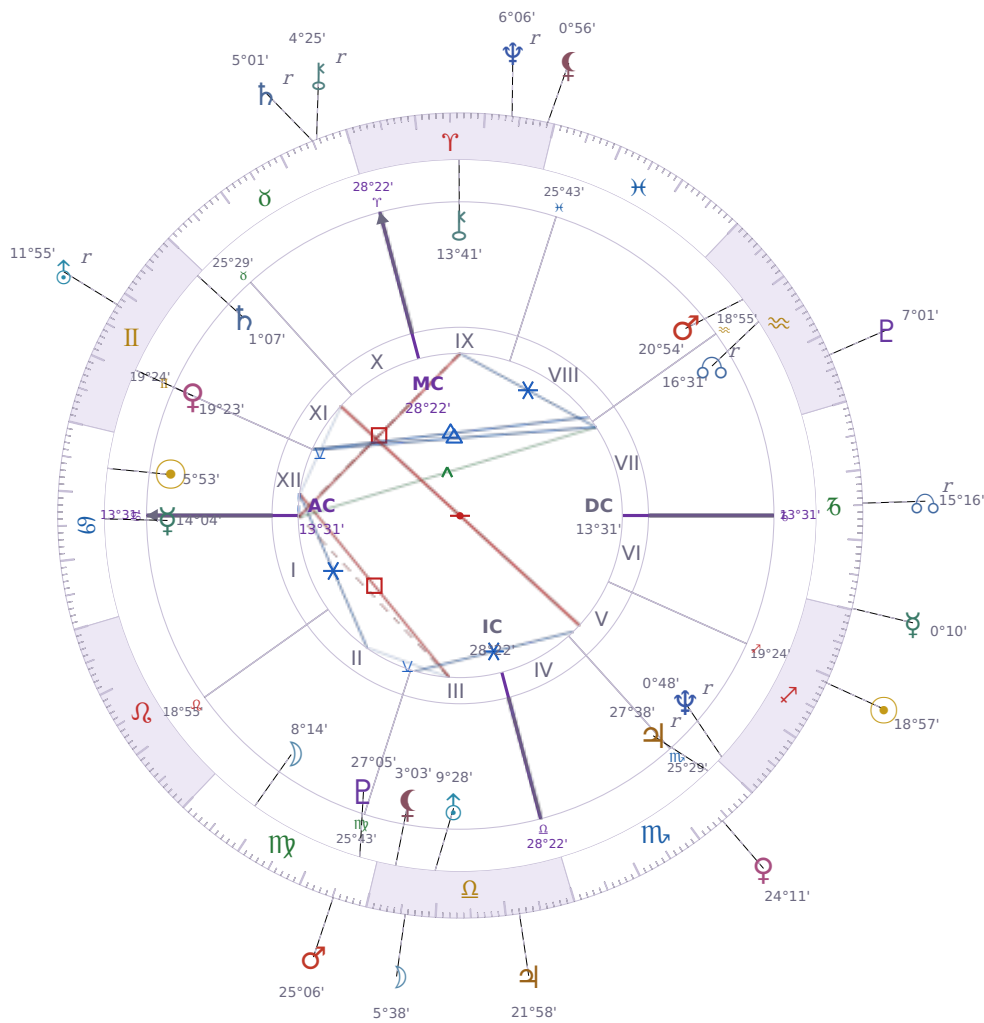

DAILY HOROSCOPE

Elon Reeve Musk

Businessman, entrepreneur, and political figure (born 1971)

♋ Cancer June 28, 1971 07:30 Pretoria

Sunday, 10 December 2028

TRANSITS FOR TODAY

☉ Sun	in ♏ Sagittarius	18°57'39"
☾ Moon	in ♏ Libra	5°38'47"
☿ Mercury	in ♏ Capricorn	0°10'52"
♀ Venus	in ♏ Scorpio	24°11'25"
♂ Mars	in ♏ Virgo	25°06'53"
♃ Jupiter	in ♏ Libra	21°58'14"
♄ Saturn	in ♋ Taurus Rx	5°01'49"

♅ Uranus	in	♊ Gemini Rx	11°55'56"
♆ Neptune	in	♈ Aries Rx	6°06'13"
♇ Pluto	in	♒ Aquarius	7°01'54"
♁ Chiron	in	♉ Taurus Rx	4°25'39"
♁ NNode	in	♑ Capricorn Rx	15°16'29"
♁ Lilith	in	♈ Aries	0°56'53"

NATAL PLANETS

KEY DATE

☿ Mercury enters ♑ Capricorn

Mercury entering *Capricorn* shifts how you talk and think toward **practical results** — you'll notice yourself cutting out small talk and focusing on what actually matters at work or in conversations. People around you tend to **respect the directness** more during this time, even if your words feel plainer than usual, because *Capricorn* makes communication **efficient and honest**. At work especially, **planning and problem-solving** feel sharper; *Mercury* here rewards you for thinking several steps ahead instead of reacting on the spot.