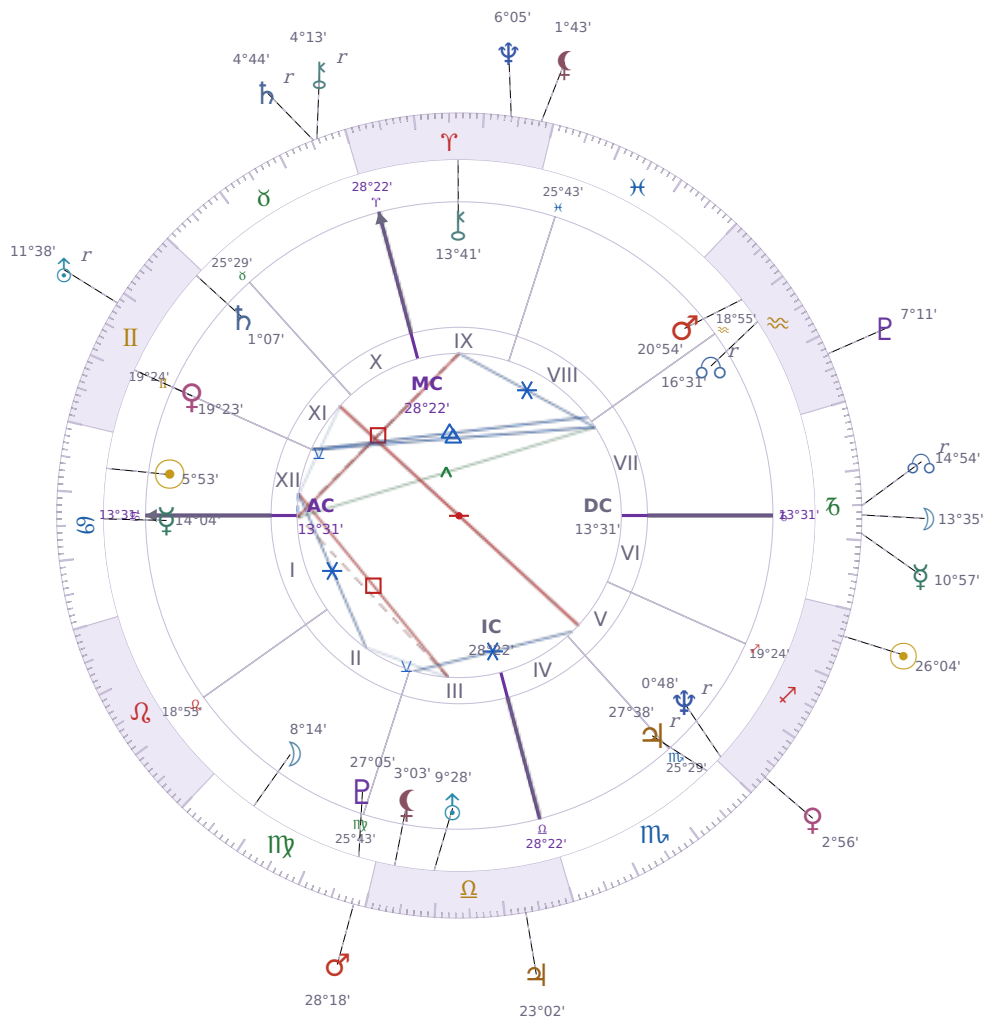

DAILY HOROSCOPE

Elon Reeve Musk

Businessman, entrepreneur, and political figure (born 1971)

♋ Cancer June 28, 1971 07:30 Pretoria

Sunday, 17 December 2028

TRANSITS FOR TODAY

☉ Sun	in ♐ Sagittarius	26°04'57"
☾ Moon	in ♑ Capricorn	13°35'36"
☿ Mercury	in ♑ Capricorn	10°57'51"
♀ Venus	in ♐ Sagittarius	2°56'06"
♂ Mars	in ♍ Virgo	28°18'49"
♃ Jupiter	in ♎ Libra	23°02'46"
♄ Saturn	in ♉ Taurus Rx	4°44'54"

♅ Uranus	in	♊ Gemini Rx	11°38'33"
♆ Neptune	in	♈ Aries	6°05'31"
♇ Pluto	in	♒ Aquarius	7°11'55"
♁ Chiron	in	♉ Taurus Rx	4°13'52"
♁ NNode	in	♑ Capricorn Rx	14°54'16"
♁ Lilith	in	♈ Aries	1°43'56"