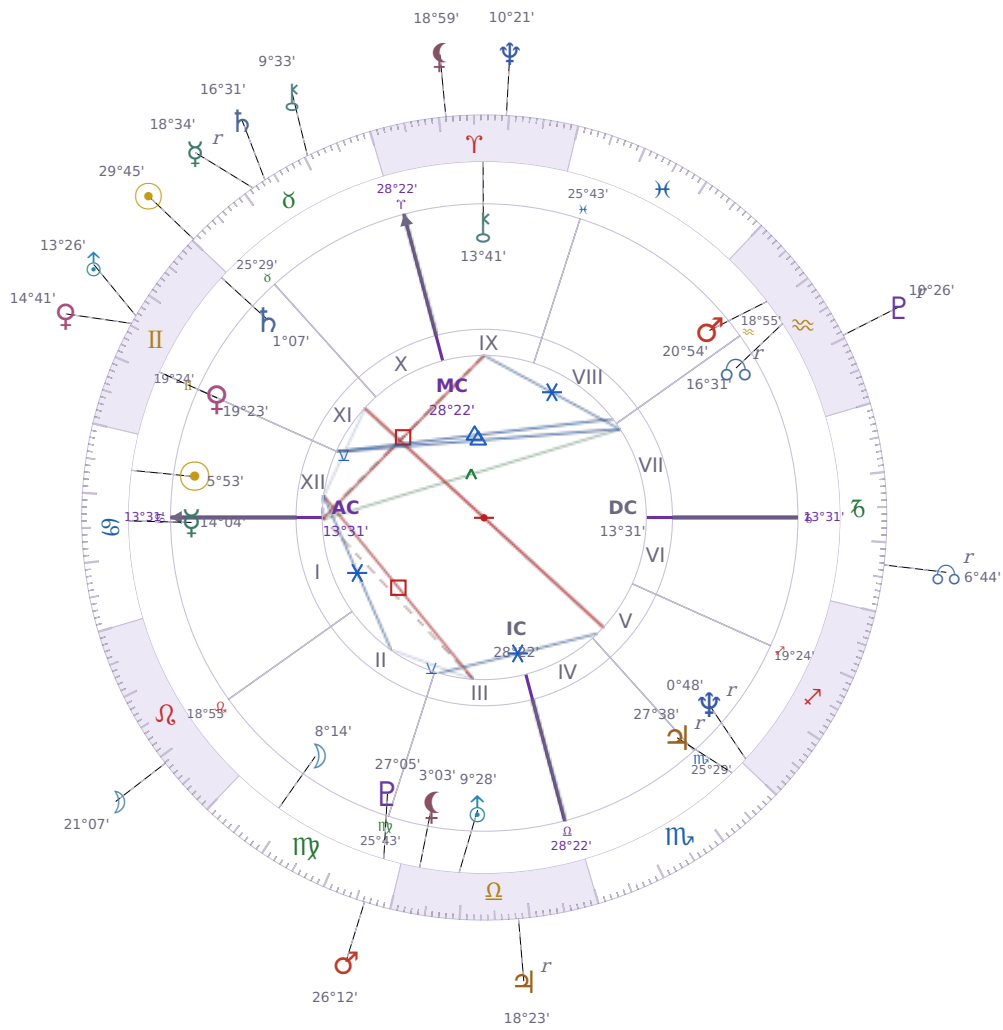

DAILY HOROSCOPE

Elon Reeve Musk

Businessman, entrepreneur, and political figure (born 1971)

♋ Cancer June 28, 1971 07:30 Pretoria

Sunday, 20 May 2029

TRANSITS FOR TODAY

☉ Sun	in ♉ Taurus	29°45'44"
☾ Moon	in ♌ Leo	21°07'30"
☿ Mercury	in ♉ Taurus Rx	18°34'10"
♀ Venus	in ♊ Gemini	14°41'44"
♂ Mars	in ♍ Virgo	26°12'53"
♃ Jupiter	in ♎ Libra Rx	18°23'21"
♄ Saturn	in ♉ Taurus	16°31'41"

♅ Uranus	in ♊ Gemini	13°26'31"
♆ Neptune	in ♈ Aries	10°21'40"
♇ Pluto	in ♒ Aquarius Rx	10°26'00"
♁ Chiron	in ♉ Taurus	9°33'26"
♁ NNode	in ♑ Capricorn Rx	6°44'58"
♁ Lilith	in ♈ Aries	18°59'14"

## NATAL PLANETS

☉ Sun	in ♋ Cancer	5°53'26"	XII
☾ Moon	in ♍ Virgo	8°14'52"	II
☿ Mercury	in ♋ Cancer	14°04'03"	I
♀ Venus	in ♊ Gemini	19°23'48"	XI
♂ Mars	in ♒ Aquarius	20°54'21"	VIII
♃ Jupiter	in ♏ Scorpio	27°38'52"	V Rx
♄ Saturn	in ♊ Gemini	1°07'22"	XI
♅ Uranus	in ♎ Libra	9°28'55"	III
♆ Neptune	in ♐ Sagittarius	0°48'48"	V Rx
♇ Pluto	in ♍ Virgo	27°05'36"	III
♁ Chiron	in ♈ Aries	13°41'50"	IX
♁ North Node	in ♒ Aquarius	16°31'23"	VII Rx
♁ Lilith	in ♎ Libra	3°03'14"	III

## KEY TRANSIT FACTORS