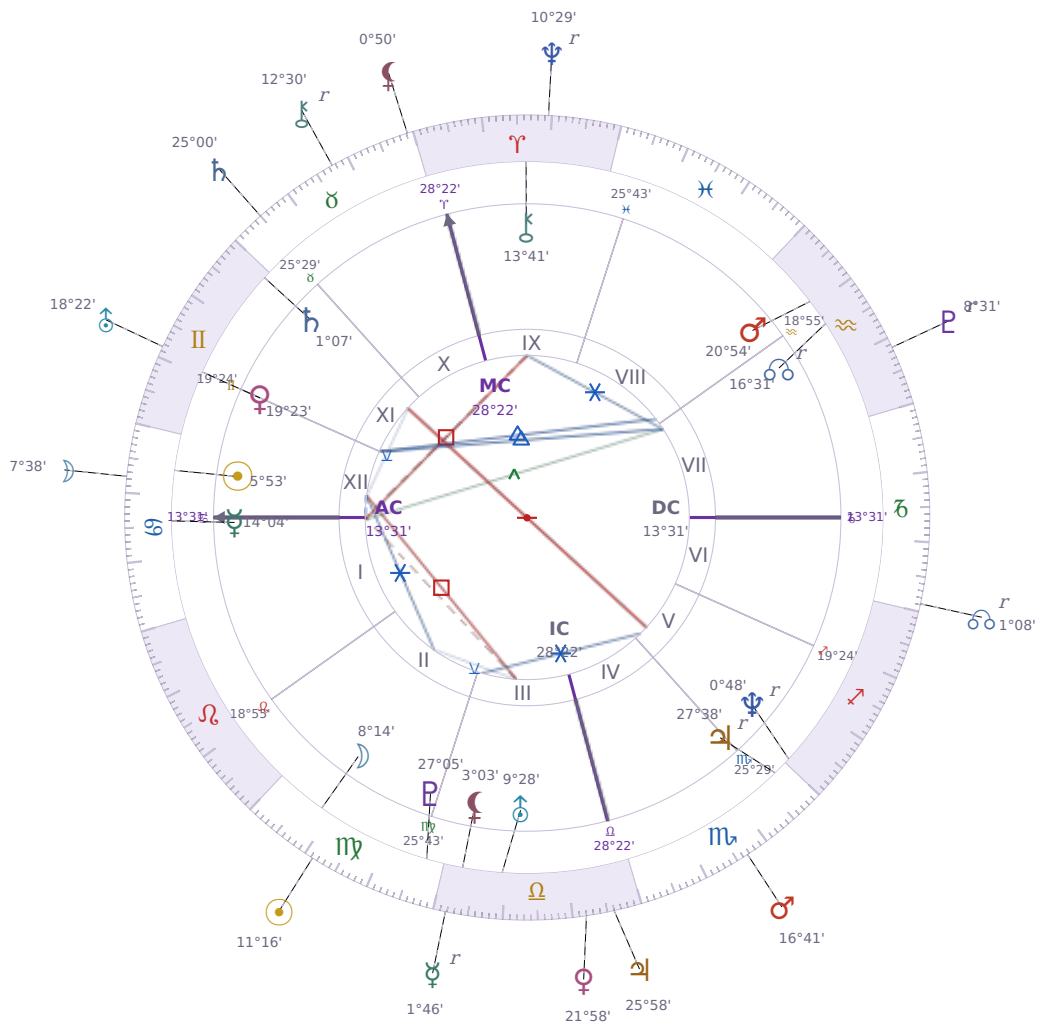

DAILY HOROSCOPE

Elon Reeve Musk

Businessman, entrepreneur, and political figure (born 1971)

♋ Cancer June 28, 1971 07:30 Pretoria

Monday, 3 September 2029

TRANSITS FOR TODAY

☉ Sun	in ♍ Virgo	11°16'27"
☾ Moon	in ♋ Cancer	7°38'18"
☿ Mercury	in ♎ Libra Rx	1°46'56"
♀ Venus	in ♎ Libra	21°58'36"
♂ Mars	in ♏ Scorpio	16°41'29"
♃ Jupiter	in ♎ Libra	25°58'39"
♄ Saturn	in ♉ Taurus	25°00'41"

♅ Uranus	in ♊ Gemini	18°22'40"
♆ Neptune	in ♈ Aries Rx	10°29'10"
♇ Pluto	in ♒ Aquarius Rx	8°31'36"
♁ Chiron	in ♉ Taurus Rx	12°30'13"
♋ NNode	in ♑ Capricorn Rx	1°08'12"
♁ Lilith	in ♉ Taurus	0°50'54"

NATAL PLANETS