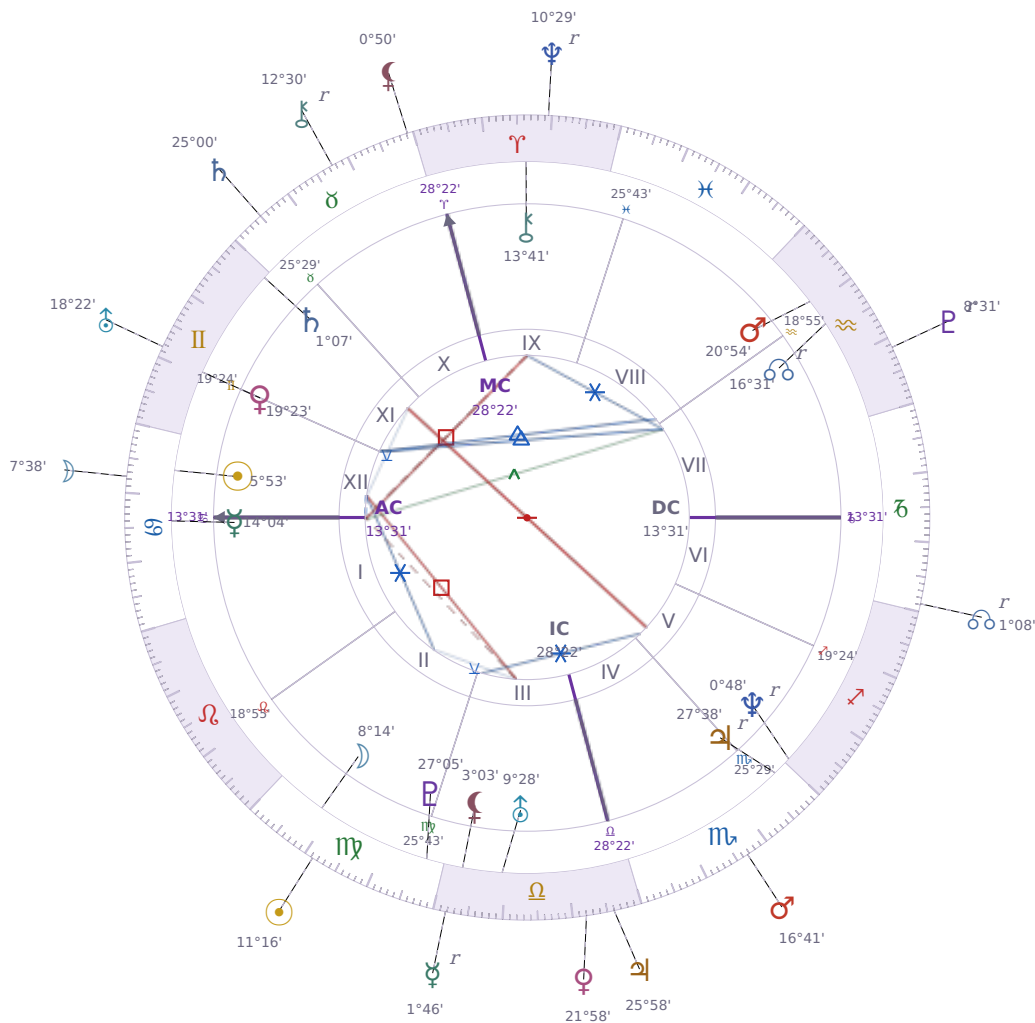

DAILY HOROSCOPE

Elon Reeve Musk

Businessman, entrepreneur, and political figure (born 1971)

♋ Cancer June 28, 1971 07:30 Pretoria

Monday, 3 September 2029

TRANSITS FOR TODAY

☉ Sun	in ♏ Virgo	11°16'27"
☾ Moon	in ♋ Cancer	7°38'18"
☿ Mercury	in ♌ Libra Rx	1°46'56"
♀ Venus	in ♌ Libra	21°58'36"
♂ Mars	in ♏ Scorpio	16°41'29"
♃ Jupiter	in ♌ Libra	25°58'39"
♄ Saturn	in ♋ Taurus	25°00'41"

♅ Uranus	in ♊ Gemini	18°22'40"
♆ Neptune	in ♈ Aries Rx	10°29'10"
♇ Pluto	in ♒ Aquarius Rx	8°31'36"
♁ Chiron	in ♉ Taurus Rx	12°30'13"
♁ NNode	in ♐ Capricorn Rx	1°08'12"
♁ Lilith	in ♉ Taurus	0°50'54"

## NATAL PLANETS

☉ Sun	in ♋ Cancer	5°53'26"	XII
☾ Moon	in ♍ Virgo	8°14'52"	II
☿ Mercury	in ♋ Cancer	14°04'03"	I
♀ Venus	in ♊ Gemini	19°23'48"	XI
♂ Mars	in ♒ Aquarius	20°54'21"	VIII
♃ Jupiter	in ♏ Scorpio	27°38'52"	V Rx
♄ Saturn	in ♊ Gemini	1°07'22"	XI
♅ Uranus	in ♎ Libra	9°28'55"	III
♆ Neptune	in ♐ Sagittarius	0°48'48"	V Rx
♇ Pluto	in ♍ Virgo	27°05'36"	III
♁ Chiron	in ♈ Aries	13°41'50"	IX
♁ North Node	in ♒ Aquarius	16°31'23"	VII Rx
♁ Lilith	in ♎ Libra	3°03'14"	III