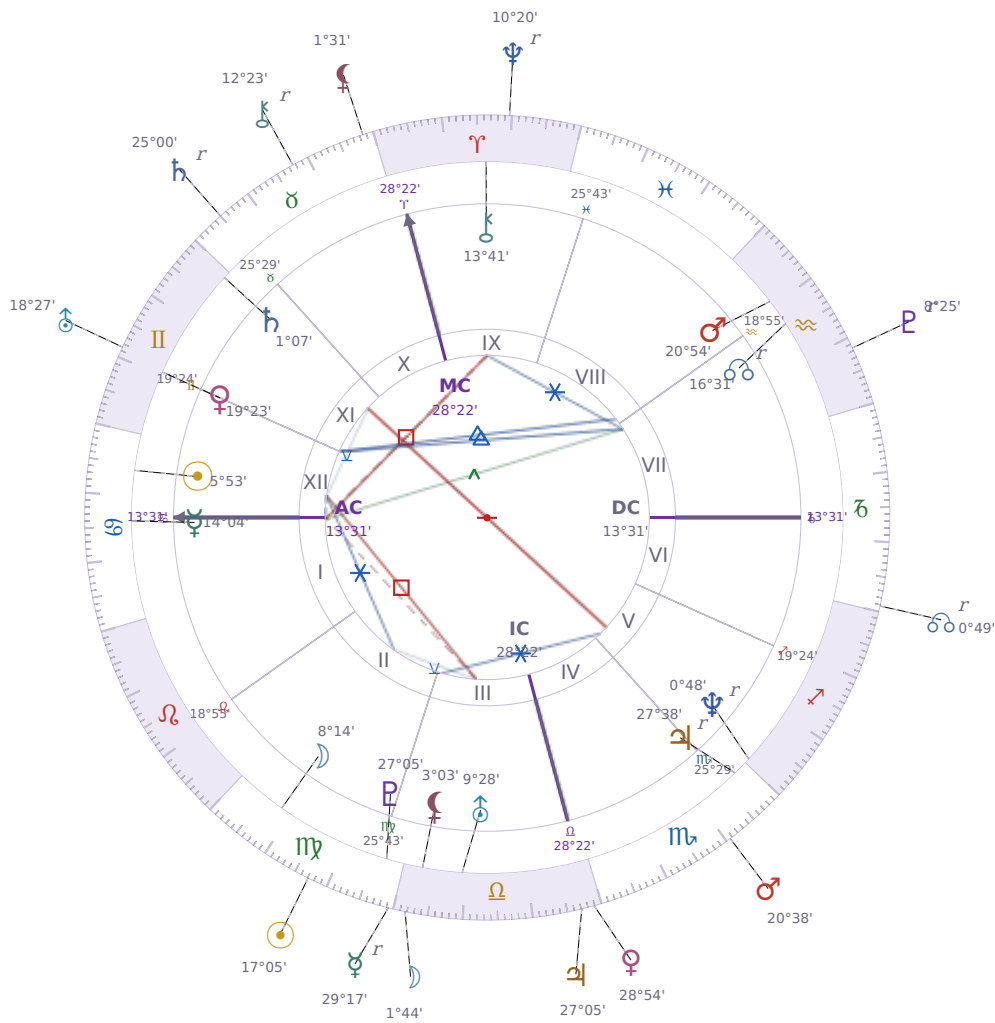

DAILY HOROSCOPE

Elon Reeve Musk

Businessman, entrepreneur, and political figure (born 1971)

♋ Cancer June 28, 1971 07:30 Pretoria

Sunday, 9 September 2029

TRANSITS FOR TODAY

☉ Sun	in ♏ Virgo	17°05'48"
☾ Moon	in ♏ Libra	1°44'26"
☿ Mercury	in ♏ Virgo Rx	29°17'57"
♀ Venus	in ♏ Libra	28°54'11"
♂ Mars	in ♏ Scorpio	20°38'14"
♃ Jupiter	in ♏ Libra	27°05'33"
♄ Saturn	in ♏ Taurus Rx	25°00'36"

♅ Uranus	in	♊ Gemini	18°27'58"
♆ Neptune	in	♈ Aries Rx	10°20'27"
♇ Pluto	in	♈ Aquarius Rx	8°25'12"
♄ Chiron	in	♉ Taurus Rx	12°23'09"
♁ NNode	in	♑ Capricorn Rx	0°49'08"
♁ Lilith	in	♉ Taurus	1°31'07"

NATAL PLANETS

☉ Sun	in	♋ Cancer	5°53'26"	XII
☾ Moon	in	♍ Virgo	8°14'52"	II
☿ Mercury	in	♋ Cancer	14°04'03"	I
♀ Venus	in	♊ Gemini	19°23'48"	XI
♂ Mars	in	♈ Aquarius	20°54'21"	VIII
♃ Jupiter	in	♏ Scorpio	27°38'52"	V Rx
♄ Saturn	in	♊ Gemini	1°07'22"	XI
♅ Uranus	in	♎ Libra	9°28'55"	III
♆ Neptune	in	♐ Sagittarius	0°48'48"	V Rx
♇ Pluto	in	♍ Virgo	27°05'36"	III
♄ Chiron	in	♈ Aries	13°41'50"	IX
♁ North Node	in	♈ Aquarius	16°31'23"	VII Rx
♁ Lilith	in	♎ Libra	3°03'14"	III