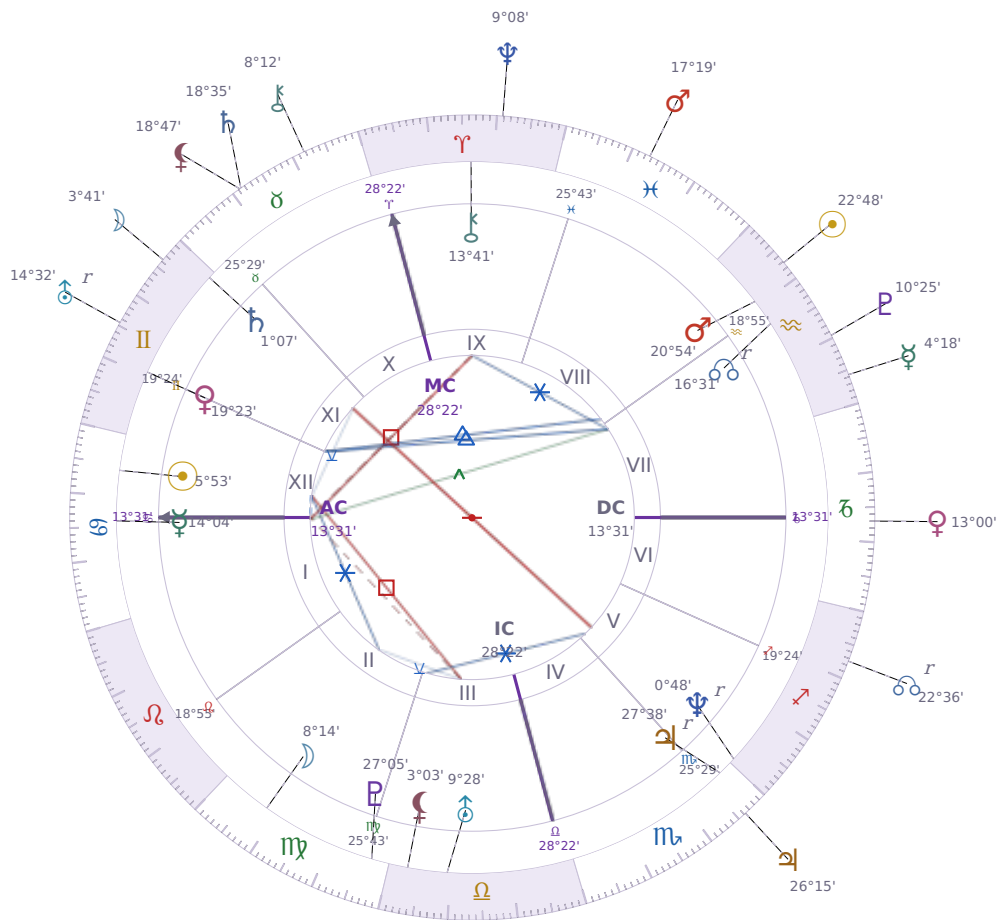

DAILY HOROSCOPE

Elon Reeve Musk

Businessman, entrepreneur, and political figure (born 1971)

♋ Cancer June 28, 1971 07:30 Pretoria

Monday, 11 February 2030

TRANSITS FOR TODAY

| | | |
|-----------|----------------|-----------|
| ☉ Sun | in ♏ Aquarius | 22°48'14" |
| ☾ Moon | in ♊ Gemini | 3°41'49" |
| ☿ Mercury | in ♏ Aquarius | 4°18'20" |
| ♀ Venus | in ♏ Capricorn | 13°00'14" |
| ♂ Mars | in ♏ Pisces | 17°19'15" |
| ♃ Jupiter | in ♏ Scorpio | 26°15'03" |
| ♄ Saturn | in ♏ Taurus | 18°35'53" |

| | | |
|-----------|---------------------|-----------|
| ♅ Uranus | in ♊ Gemini Rx | 14°32'50" |
| ♆ Neptune | in ♈ Aries | 9°08'37" |
| ♇ Pluto | in ♒ Aquarius | 10°25'27" |
| ♁ Chiron | in ♉ Taurus | 8°12'30" |
| ♁ NNode | in ♐ Sagittarius Rx | 22°36'41" |
| ♁ Lilith | in ♉ Taurus | 18°47'31" |

NATAL PLANETS

| | | | |
|--------------|------------------|-----------|--------|
| ☉ Sun | in ♋ Cancer | 5°53'26" | XII |
| ☾ Moon | in ♍ Virgo | 8°14'52" | II |
| ☿ Mercury | in ♋ Cancer | 14°04'03" | I |
| ♀ Venus | in ♊ Gemini | 19°23'48" | XI |
| ♂ Mars | in ♒ Aquarius | 20°54'21" | VIII |
| ♃ Jupiter | in ♏ Scorpio | 27°38'52" | V Rx |
| ♄ Saturn | in ♊ Gemini | 1°07'22" | XI |
| ♅ Uranus | in ♎ Libra | 9°28'55" | III |
| ♆ Neptune | in ♐ Sagittarius | 0°48'48" | V Rx |
| ♇ Pluto | in ♍ Virgo | 27°05'36" | III |
| ♁ Chiron | in ♈ Aries | 13°41'50" | IX |
| ♁ North Node | in ♒ Aquarius | 16°31'23" | VII Rx |
| ♁ Lilith | in ♎ Libra | 3°03'14" | III |