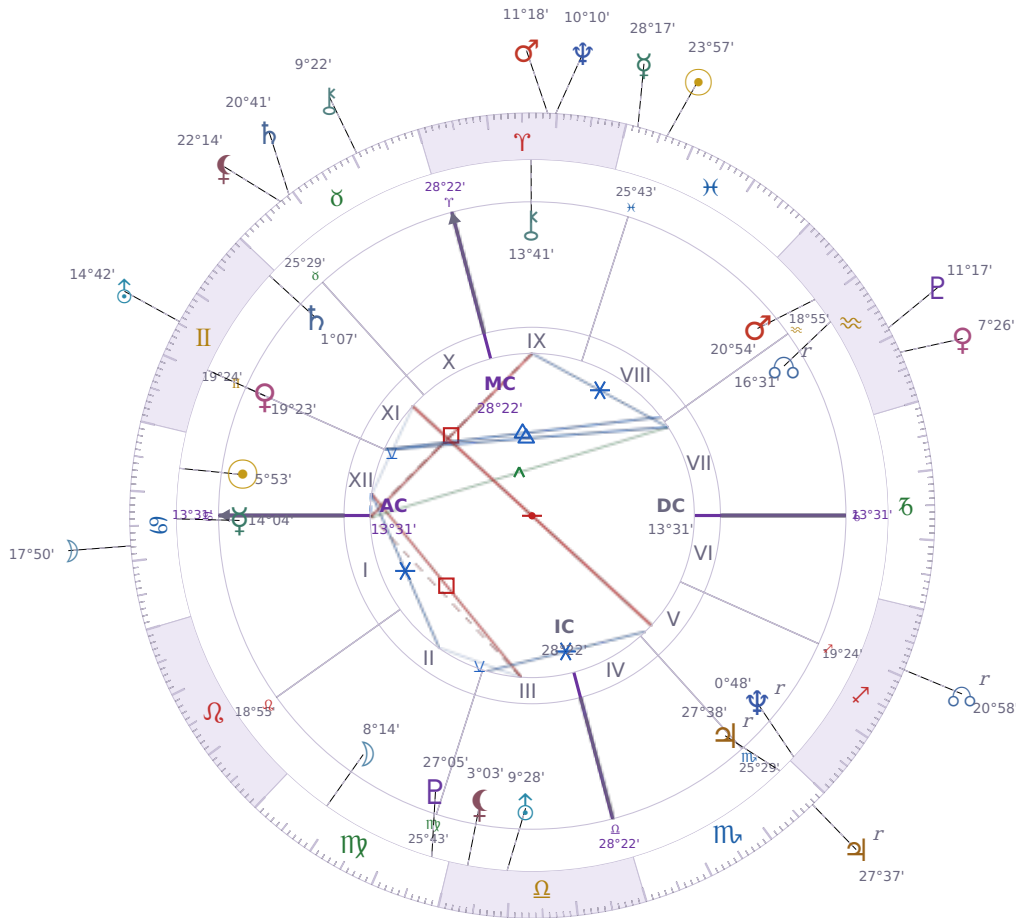

DAILY HOROSCOPE

Elon Reeve Musk

Businessman, entrepreneur, and political figure (born 1971)

♋ Cancer June 28, 1971 07:30 Pretoria

Thursday, 14 March 2030

TRANSITS FOR TODAY

☉ Sun	in ♓ Pisces	23°57'08"
☾ Moon	in ♋ Cancer	17°50'38"
☿ Mercury	in ♓ Pisces	28°17'34"
♀ Venus	in ♒ Aquarius	7°26'28"
♂ Mars	in ♈ Aries	11°18'56"
♃ Jupiter	in ♏ Scorpio Rx	27°37'56"
♄ Saturn	in ♉ Taurus	20°41'39"

♅ Uranus	in ♊ Gemini	14°42'50"
♆ Neptune	in ♈ Aries	10°10'07"
♇ Pluto	in ♒ Aquarius	11°17'27"
♁ Chiron	in ♉ Taurus	9°22'28"
♁ NNode	in ♐ Sagittarius Rx	20°58'10"
♁ Lilith	in ♉ Taurus	22°14'09"

NATAL PLANETS