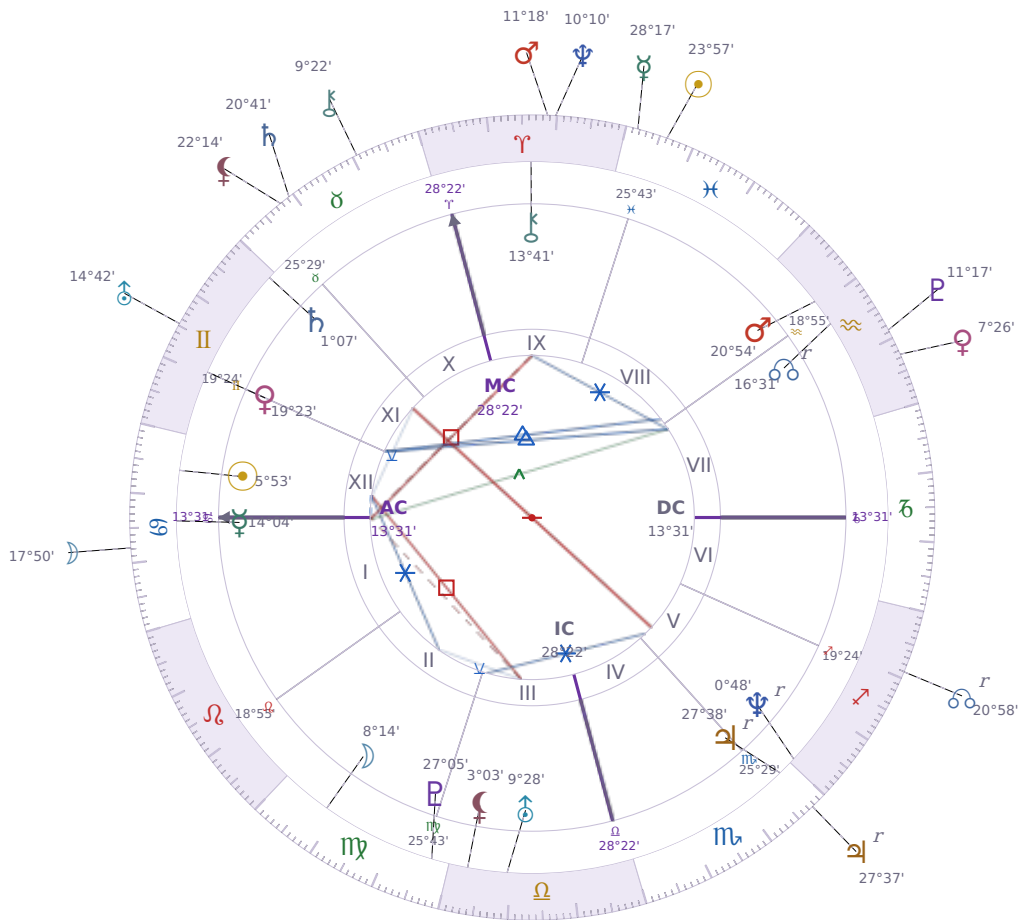

DAILY HOROSCOPE

Elon Reeve Musk

Businessman, entrepreneur, and political figure (born 1971)

♋ Cancer June 28, 1971 07:30 Pretoria

Thursday, 14 March 2030

TRANSITS FOR TODAY

☉ Sun	in ♓ Pisces	23°57'08"
☾ Moon	in ♋ Cancer	17°50'38"
☿ Mercury	in ♓ Pisces	28°17'34"
♀ Venus	in ♒ Aquarius	7°26'28"
♂ Mars	in ♈ Aries	11°18'56"
♃ Jupiter	in ♏ Scorpio Rx	27°37'56"
♄ Saturn	in ♉ Taurus	20°41'39"

♅ Uranus	in ♊ Gemini	14°42'50"
♆ Neptune	in ♈ Aries	10°10'07"
♇ Pluto	in ♒ Aquarius	11°17'27"
♁ Chiron	in ♉ Taurus	9°22'28"
♁ NNode	in ♐ Sagittarius Rx	20°58'10"
♁ Lilith	in ♉ Taurus	22°14'09"

NATAL PLANETS

☉ Sun	in ♋ Cancer	5°53'26"	XII
☾ Moon	in ♍ Virgo	8°14'52"	II
☿ Mercury	in ♋ Cancer	14°04'03"	I
♀ Venus	in ♊ Gemini	19°23'48"	XI
♂ Mars	in ♒ Aquarius	20°54'21"	VIII
♃ Jupiter	in ♏ Scorpio	27°38'52"	V Rx
♄ Saturn	in ♊ Gemini	1°07'22"	XI
♅ Uranus	in ♎ Libra	9°28'55"	III
♆ Neptune	in ♐ Sagittarius	0°48'48"	V Rx
♇ Pluto	in ♍ Virgo	27°05'36"	III
♁ Chiron	in ♈ Aries	13°41'50"	IX
♁ North Node	in ♒ Aquarius	16°31'23"	VII Rx
♁ Lilith	in ♎ Libra	3°03'14"	III