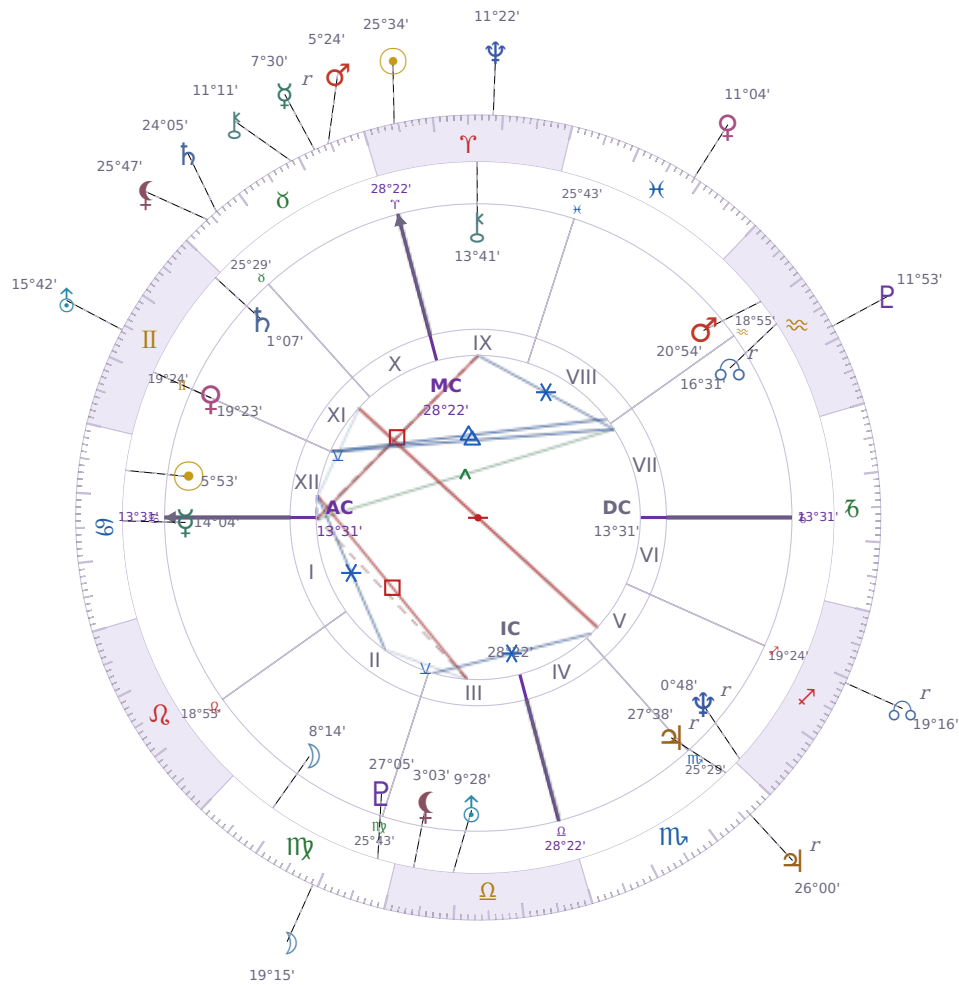

DAILY HOROSCOPE

Elon Reeve Musk

Businessman, entrepreneur, and political figure (born 1971)

♋ Cancer June 28, 1971 07:30 Pretoria

Monday, 15 April 2030

TRANSITS FOR TODAY

☉ Sun	in ♈ Aries	25°34'17"
☾ Moon	in ♍ Virgo	19°15'17"
☿ Mercury	in ♉ Taurus Rx	7°30'20"
♀ Venus	in ♓ Pisces	11°04'36"
♂ Mars	in ♉ Taurus	5°24'14"
♃ Jupiter	in ♏ Scorpio Rx	26°00'36"
♄ Saturn	in ♉ Taurus	24°05'13"

♅ Uranus	in ♊ Gemini	15°42'56"
♆ Neptune	in ♈ Aries	11°22'08"
♇ Pluto	in ♒ Aquarius	11°53'20"
♁ Chiron	in ♉ Taurus	11°11'39"
♁ NNode	in ♐ Sagittarius Rx	19°16'29"
♁ Lilith	in ♉ Taurus	25°47'14"

NATAL PLANETS

☉ Sun	in ♋ Cancer	5°53'26"	XII
☾ Moon	in ♍ Virgo	8°14'52"	II
☿ Mercury	in ♋ Cancer	14°04'03"	I
♀ Venus	in ♊ Gemini	19°23'48"	XI
♂ Mars	in ♒ Aquarius	20°54'21"	VIII
♃ Jupiter	in ♏ Scorpio	27°38'52"	V Rx
♄ Saturn	in ♊ Gemini	1°07'22"	XI
♅ Uranus	in ♎ Libra	9°28'55"	III
♆ Neptune	in ♐ Sagittarius	0°48'48"	V Rx
♇ Pluto	in ♍ Virgo	27°05'36"	III
♁ Chiron	in ♈ Aries	13°41'50"	IX
♁ North Node	in ♒ Aquarius	16°31'23"	VII Rx
♁ Lilith	in ♎ Libra	3°03'14"	III