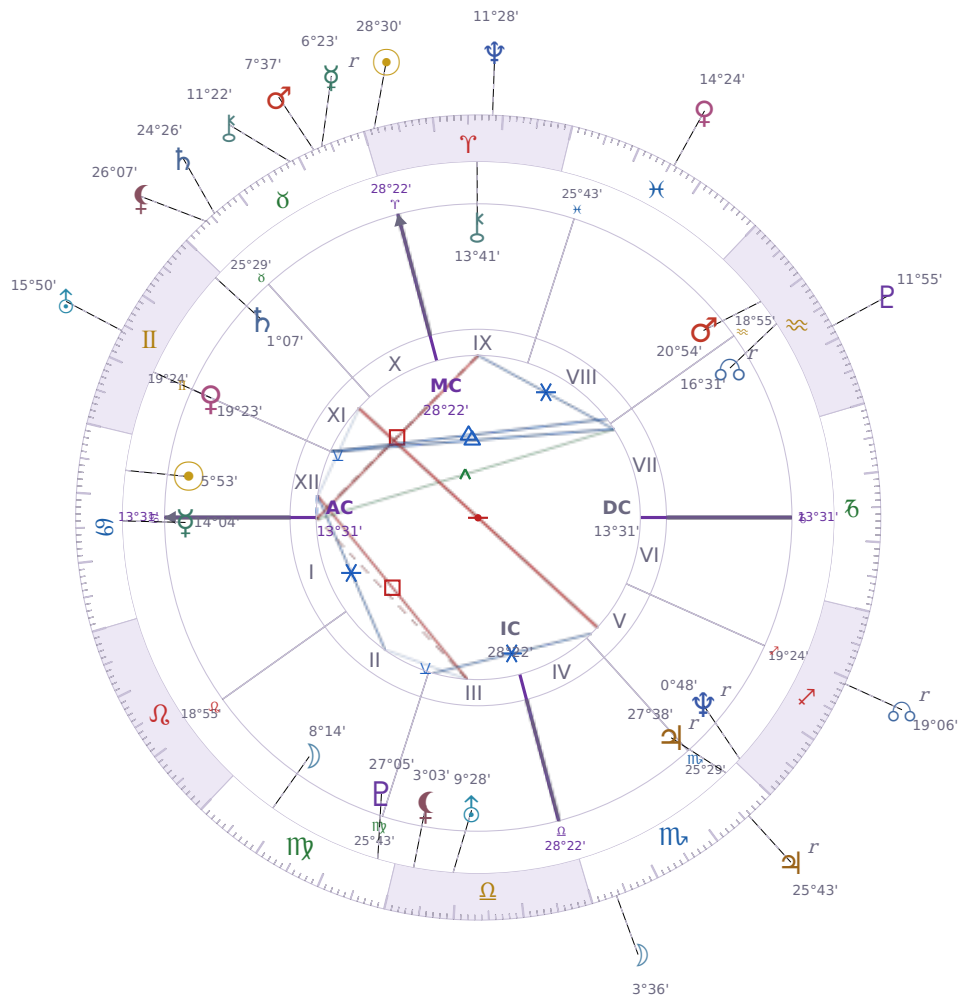

DAILY HOROSCOPE

Elon Reeve Musk

Businessman, entrepreneur, and political figure (born 1971)

♋ Cancer June 28, 1971 07:30 Pretoria

Thursday, 18 April 2030

TRANSITS FOR TODAY

☉ Sun	in ♈ Aries	28°30'19"
☾ Moon	in ♏ Scorpio	3°36'13"
☿ Mercury	in ♉ Taurus <b>Rx</b>	6°23'41"
♀ Venus	in ♓ Pisces	14°24'58"
♂ Mars	in ♉ Taurus	7°37'11"
♃ Jupiter	in ♏ Scorpio <b>Rx</b>	25°43'08"
♄ Saturn	in ♉ Taurus	24°26'50"

♅ Uranus	in ♊ Gemini	15°50'43"
♆ Neptune	in ♈ Aries	11°28'45"
♇ Pluto	in ♒ Aquarius	11°55'26"
♁ Chiron	in ♉ Taurus	11°22'59"
♁ NNode	in ♐ Sagittarius Rx	19°06'56"
♁ Lilith	in ♉ Taurus	26°07'12"

## NATAL PLANETS

☉ Sun	in ♋ Cancer	5°53'26"	XII
☾ Moon	in ♍ Virgo	8°14'52"	II
☿ Mercury	in ♋ Cancer	14°04'03"	I
♀ Venus	in ♊ Gemini	19°23'48"	XI
♂ Mars	in ♒ Aquarius	20°54'21"	VIII
♃ Jupiter	in ♏ Scorpio	27°38'52"	V Rx
♄ Saturn	in ♊ Gemini	1°07'22"	XI
♅ Uranus	in ♎ Libra	9°28'55"	III
♆ Neptune	in ♐ Sagittarius	0°48'48"	V Rx
♇ Pluto	in ♍ Virgo	27°05'36"	III
♁ Chiron	in ♈ Aries	13°41'50"	IX
♁ North Node	in ♒ Aquarius	16°31'23"	VII Rx
♁ Lilith	in ♎ Libra	3°03'14"	III

## KEY TRANSIT FACTORS