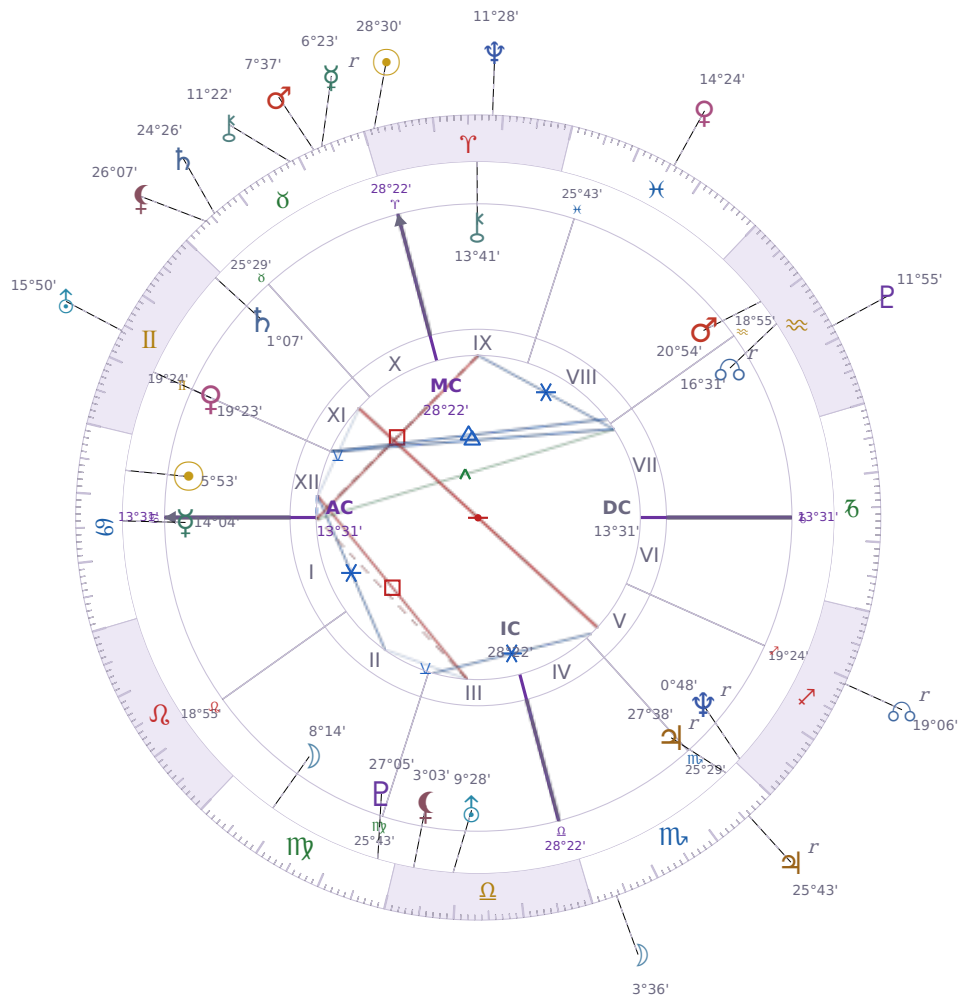

DAILY HOROSCOPE

Elon Reeve Musk

Businessman, entrepreneur, and political figure (born 1971)

♋ Cancer June 28, 1971 07:30 Pretoria

Thursday, 18 April 2030

TRANSITS FOR TODAY

☉ Sun	in ♈ Aries	28°30'19"
☾ Moon	in ♏ Scorpio	3°36'13"
☿ Mercury	in ♉ Taurus Rx	6°23'41"
♀ Venus	in ♋ Pisces	14°24'58"
♂ Mars	in ♉ Taurus	7°37'11"
♃ Jupiter	in ♏ Scorpio Rx	25°43'08"
♄ Saturn	in ♉ Taurus	24°26'50"

♅ Uranus	in ♊ Gemini	15°50'43"
♆ Neptune	in ♈ Aries	11°28'45"
♇ Pluto	in ♒ Aquarius	11°55'26"
♁ Chiron	in ♉ Taurus	11°22'59"
♁ NNode	in ♐ Sagittarius Rx	19°06'56"
♁ Lilith	in ♉ Taurus	26°07'12"

NATAL PLANETS