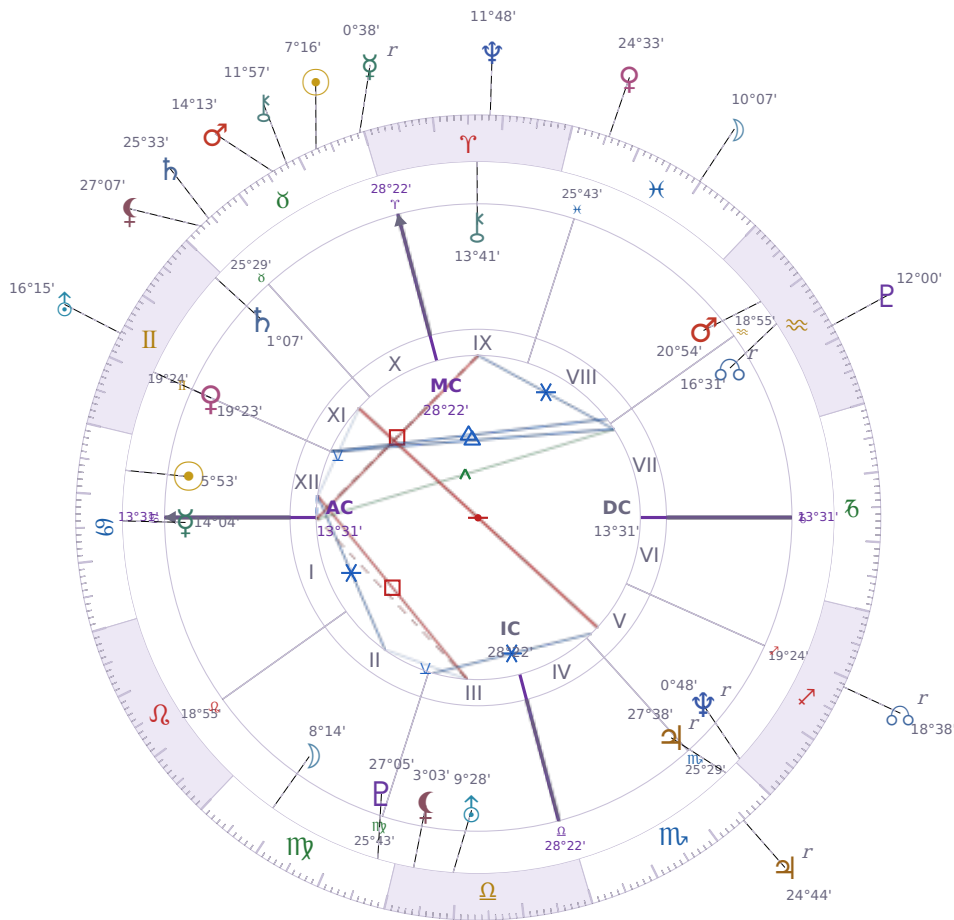

DAILY HOROSCOPE

Elon Reeve Musk

Businessman, entrepreneur, and political figure (born 1971)

♋ Cancer June 28, 1971 07:30 Pretoria

Saturday, 27 April 2030

TRANSITS FOR TODAY

☉ Sun	in ♉ Taurus	7°16'50"
☾ Moon	in ♓ Pisces	10°07'13"
☿ Mercury	in ♉ Taurus Rx	0°38'46"
♀ Venus	in ♓ Pisces	24°33'24"
♂ Mars	in ♉ Taurus	14°13'22"
♃ Jupiter	in ♏ Scorpio Rx	24°44'35"
♄ Saturn	in ♉ Taurus	25°33'21"

♅ Uranus	in ♊ Gemini	16°15'51"
♆ Neptune	in ♈ Aries	11°48'05"
♇ Pluto	in ♒ Aquarius	12°00'21"
♁ Chiron	in ♉ Taurus	11°57'31"
♁ NNode	in ♐ Sagittarius Rx	18°38'21"
♁ Lilith	in ♉ Taurus	27°07'07"

NATAL PLANETS

☉ Sun	in ♋ Cancer	5°53'26"	XII
☾ Moon	in ♍ Virgo	8°14'52"	II
☿ Mercury	in ♋ Cancer	14°04'03"	I
♀ Venus	in ♊ Gemini	19°23'48"	XI
♂ Mars	in ♒ Aquarius	20°54'21"	VIII
♃ Jupiter	in ♏ Scorpio	27°38'52"	V Rx
♄ Saturn	in ♊ Gemini	1°07'22"	XI
♅ Uranus	in ♎ Libra	9°28'55"	III
♆ Neptune	in ♐ Sagittarius	0°48'48"	V Rx
♇ Pluto	in ♍ Virgo	27°05'36"	III
♁ Chiron	in ♈ Aries	13°41'50"	IX
♁ North Node	in ♒ Aquarius	16°31'23"	VII Rx
♁ Lilith	in ♎ Libra	3°03'14"	III