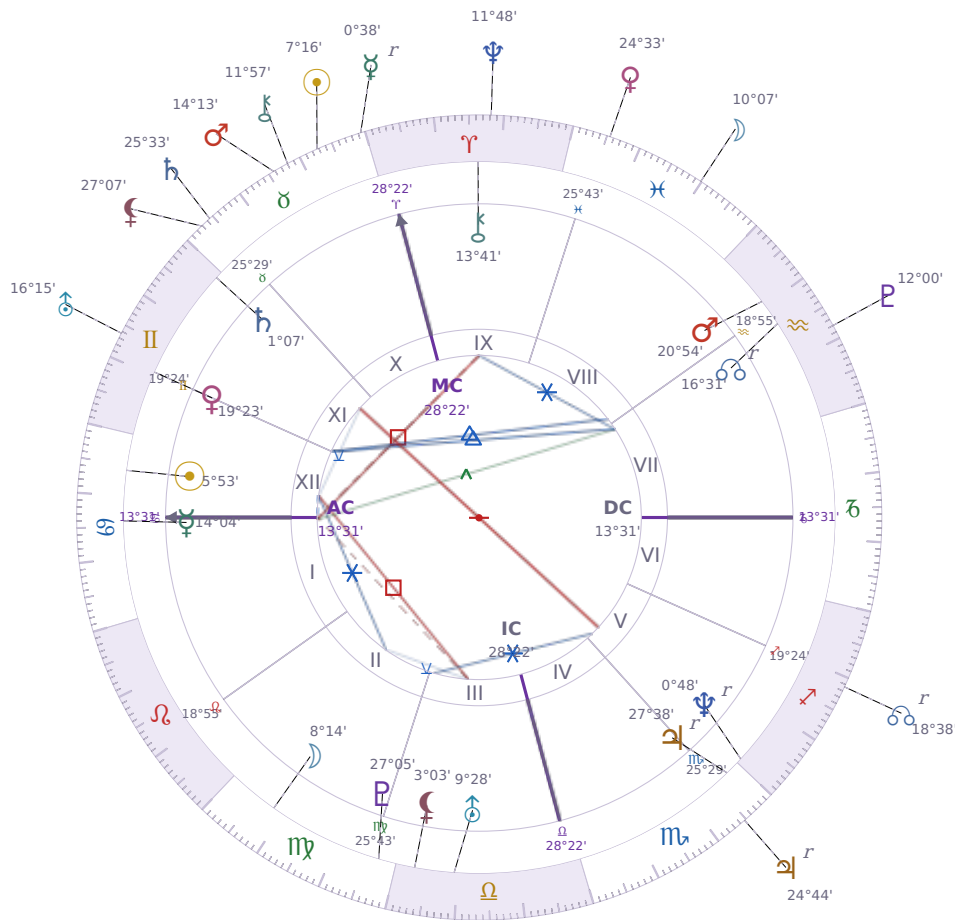

DAILY HOROSCOPE

Elon Reeve Musk

Businessman, entrepreneur, and political figure (born 1971)

♋ Cancer June 28, 1971 07:30 Pretoria

Saturday, 27 April 2030

TRANSITS FOR TODAY

☉ Sun	in ♉ Taurus	7°16'50"
☾ Moon	in ♓ Pisces	10°07'13"
☿ Mercury	in ♉ Taurus <b>Rx</b>	0°38'46"
♀ Venus	in ♓ Pisces	24°33'24"
♂ Mars	in ♉ Taurus	14°13'22"
♃ Jupiter	in ♏ Scorpio <b>Rx</b>	24°44'35"
♄ Saturn	in ♉ Taurus	25°33'21"

♅ Uranus	in ♊ Gemini	16°15'51"
♆ Neptune	in ♈ Aries	11°48'05"
♇ Pluto	in ♒ Aquarius	12°00'21"
♁ Chiron	in ♉ Taurus	11°57'31"
♁ NNode	in ♐ Sagittarius Rx	18°38'21"
♁ Lilith	in ♉ Taurus	27°07'07"

## NATAL PLANETS

☉ Sun	in ♋ Cancer	5°53'26"	XII
☾ Moon	in ♍ Virgo	8°14'52"	II
☿ Mercury	in ♋ Cancer	14°04'03"	I
♀ Venus	in ♊ Gemini	19°23'48"	XI
♂ Mars	in ♒ Aquarius	20°54'21"	VIII
♃ Jupiter	in ♏ Scorpio	27°38'52"	V Rx
♄ Saturn	in ♊ Gemini	1°07'22"	XI
♅ Uranus	in ♎ Libra	9°28'55"	III
♆ Neptune	in ♐ Sagittarius	0°48'48"	V Rx
♇ Pluto	in ♍ Virgo	27°05'36"	III
♁ Chiron	in ♈ Aries	13°41'50"	IX
♁ North Node	in ♒ Aquarius	16°31'23"	VII Rx
♁ Lilith	in ♎ Libra	3°03'14"	III

## KEY TRANSIT FACTORS