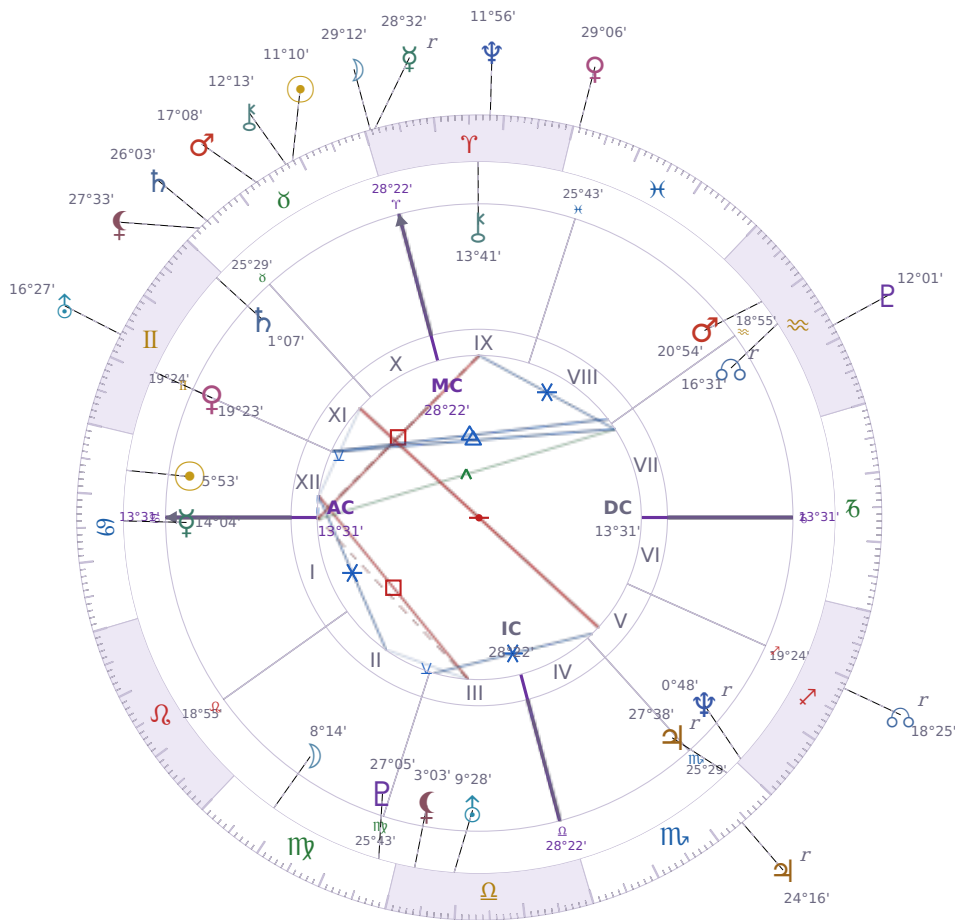

DAILY HOROSCOPE

## Elon Reeve Musk

Businessman, entrepreneur, and political figure (born 1971)

♋ Cancer June 28, 1971 07:30 Pretoria

Wednesday, 1 May 2030

### TRANSITS FOR TODAY

☉ Sun	in ♉ Taurus	11°10'08"
☾ Moon	in ♈ Aries	29°12'58"
☿ Mercury	in ♈ Aries Rx	28°32'44"
♀ Venus	in ♋ Pisces	29°06'47"
♂ Mars	in ♉ Taurus	17°08'09"
♃ Jupiter	in ♏ Scorpio Rx	24°16'08"
♄ Saturn	in ♉ Taurus	26°03'35"