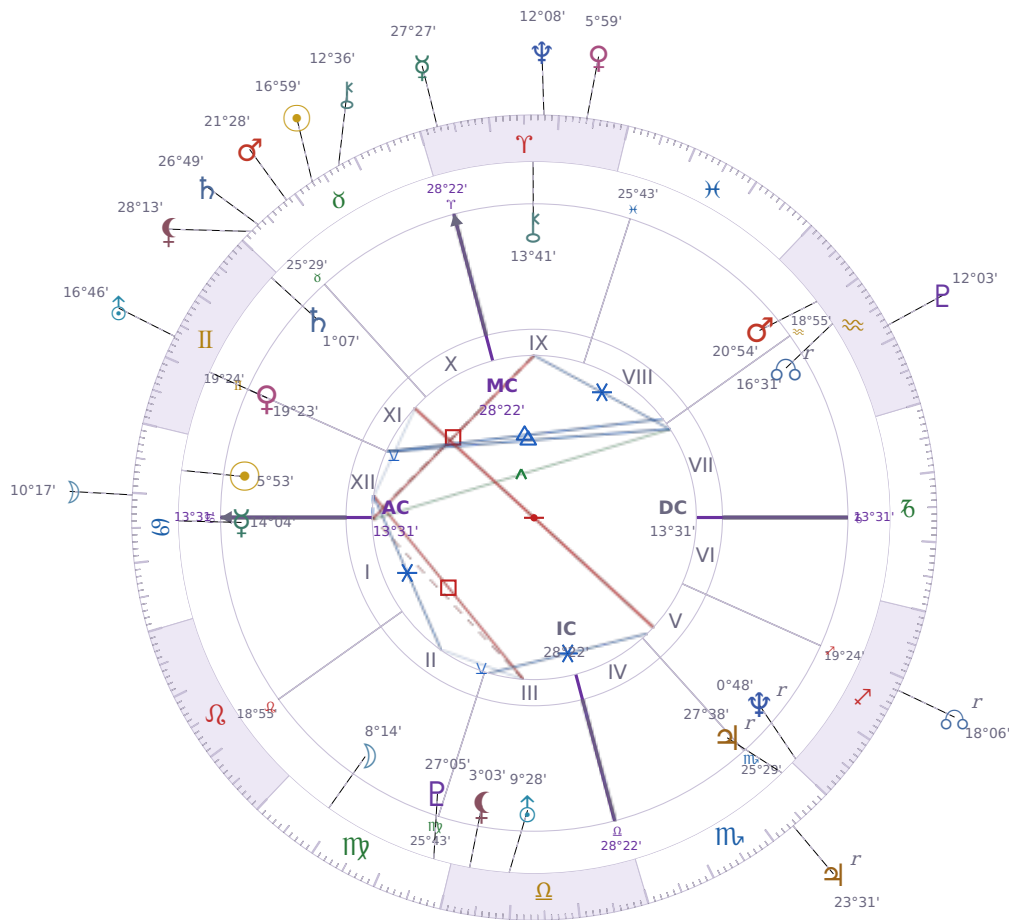

DAILY HOROSCOPE

Elon Reeve Musk

Businessman, entrepreneur, and political figure (born 1971)

♋ Cancer June 28, 1971 07:30 Pretoria

Tuesday, 7 May 2030

TRANSITS FOR TODAY

☉ Sun	in ♉ Taurus	16°59'13"
☾ Moon	in ♋ Cancer	10°17'45"
☿ Mercury	in ♈ Aries	27°27'12"
♀ Venus	in ♈ Aries	5°59'36"
♂ Mars	in ♉ Taurus	21°28'49"
♃ Jupiter	in ♏ Scorpio Rx	23°31'39"
♄ Saturn	in ♉ Taurus	26°49'30"

♅ Uranus	in ♊ Gemini	16°46'29"
♆ Neptune	in ♈ Aries	12°08'18"
♇ Pluto	in ♒ Aquarius	12°03'14"
♁ Chiron	in ♉ Taurus	12°36'16"
♁ NNode	in ♐ Sagittarius Rx	18°06'34"
♁ Lilith	in ♉ Taurus	28°13'39"

NATAL PLANETS

☉ Sun	in ♋ Cancer	5°53'26"	XII
☾ Moon	in ♍ Virgo	8°14'52"	II
☿ Mercury	in ♋ Cancer	14°04'03"	I
♀ Venus	in ♊ Gemini	19°23'48"	XI
♂ Mars	in ♒ Aquarius	20°54'21"	VIII
♃ Jupiter	in ♏ Scorpio	27°38'52"	V Rx
♄ Saturn	in ♊ Gemini	1°07'22"	XI
♅ Uranus	in ♎ Libra	9°28'55"	III
♆ Neptune	in ♐ Sagittarius	0°48'48"	V Rx
♇ Pluto	in ♍ Virgo	27°05'36"	III
♁ Chiron	in ♈ Aries	13°41'50"	IX
♁ North Node	in ♒ Aquarius	16°31'23"	VII Rx
♁ Lilith	in ♎ Libra	3°03'14"	III