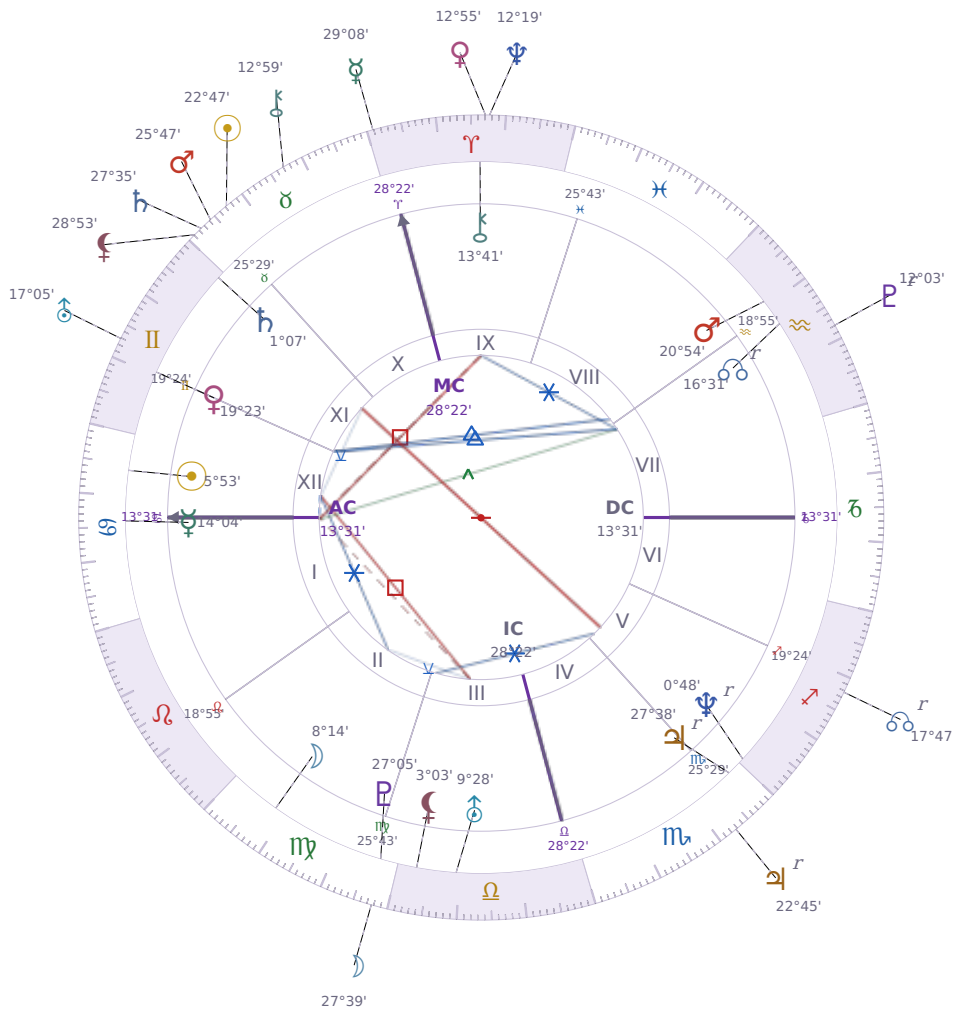

DAILY HOROSCOPE

Elon Reeve Musk

Businessman, entrepreneur, and political figure (born 1971)

♋ Cancer June 28, 1971 07:30 Pretoria

Monday, 13 May 2030

TRANSITS FOR TODAY

☉ Sun	in ♉ Taurus	22°47'12"
☾ Moon	in ♍ Virgo	27°39'45"
☿ Mercury	in ♈ Aries	29°08'14"
♀ Venus	in ♈ Aries	12°55'13"
♂ Mars	in ♉ Taurus	25°47'36"
♃ Jupiter	in ♏ Scorpio Rx	22°45'59"
♄ Saturn	in ♉ Taurus	27°35'51"