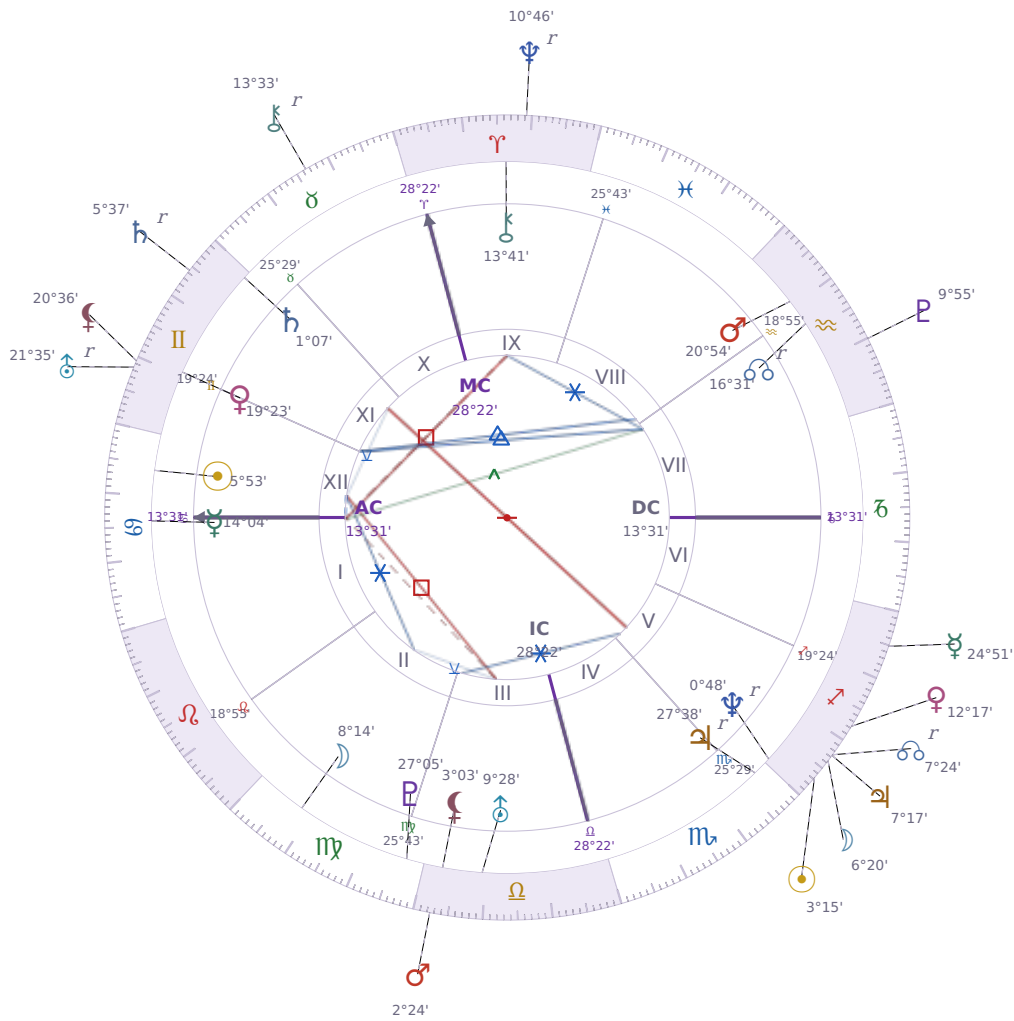

DAILY HOROSCOPE

Elon Reeve Musk

Businessman, entrepreneur, and political figure (born 1971)

♋ Cancer June 28, 1971 07:30 Pretoria

Monday, 25 November 2030

TRANSITS FOR TODAY

| | | |
|-----------|------------------|-----------|
| ☉ Sun | in ♐ Sagittarius | 3°15'18" |
| ☾ Moon | in ♐ Sagittarius | 6°20'09" |
| ☿ Mercury | in ♐ Sagittarius | 24°51'26" |
| ♀ Venus | in ♐ Sagittarius | 12°17'05" |
| ♂ Mars | in ♎ Libra | 2°24'33" |
| ♃ Jupiter | in ♐ Sagittarius | 7°17'11" |
| ♄ Saturn | in ♊ Gemini Rx | 5°37'21" |

| | | | |
|-----------|------------------|----|-----------|
| ♅ Uranus | in ♊ Gemini | Rx | 21°35'01" |
| ♆ Neptune | in ♈ Aries | Rx | 10°46'05" |
| ♇ Pluto | in ♒ Aquarius | | 9°55'26" |
| ♄ Chiron | in ♉ Taurus | Rx | 13°33'57" |
| ♁ NNode | in ♐ Sagittarius | Rx | 7°24'45" |
| ♁ Lilith | in ♊ Gemini | | 20°36'18" |

NATAL PLANETS

| | | | | |
|--------------|------------------|--|-----------|--------|
| ☉ Sun | in ♋ Cancer | | 5°53'26" | XII |
| ☾ Moon | in ♍ Virgo | | 8°14'52" | II |
| ☿ Mercury | in ♋ Cancer | | 14°04'03" | I |
| ♀ Venus | in ♊ Gemini | | 19°23'48" | XI |
| ♂ Mars | in ♒ Aquarius | | 20°54'21" | VIII |
| ♃ Jupiter | in ♏ Scorpio | | 27°38'52" | V Rx |
| ♄ Saturn | in ♊ Gemini | | 1°07'22" | XI |
| ♅ Uranus | in ♎ Libra | | 9°28'55" | III |
| ♆ Neptune | in ♐ Sagittarius | | 0°48'48" | V Rx |
| ♇ Pluto | in ♍ Virgo | | 27°05'36" | III |
| ♄ Chiron | in ♈ Aries | | 13°41'50" | IX |
| ♁ North Node | in ♒ Aquarius | | 16°31'23" | VII Rx |
| ♁ Lilith | in ♎ Libra | | 3°03'14" | III |