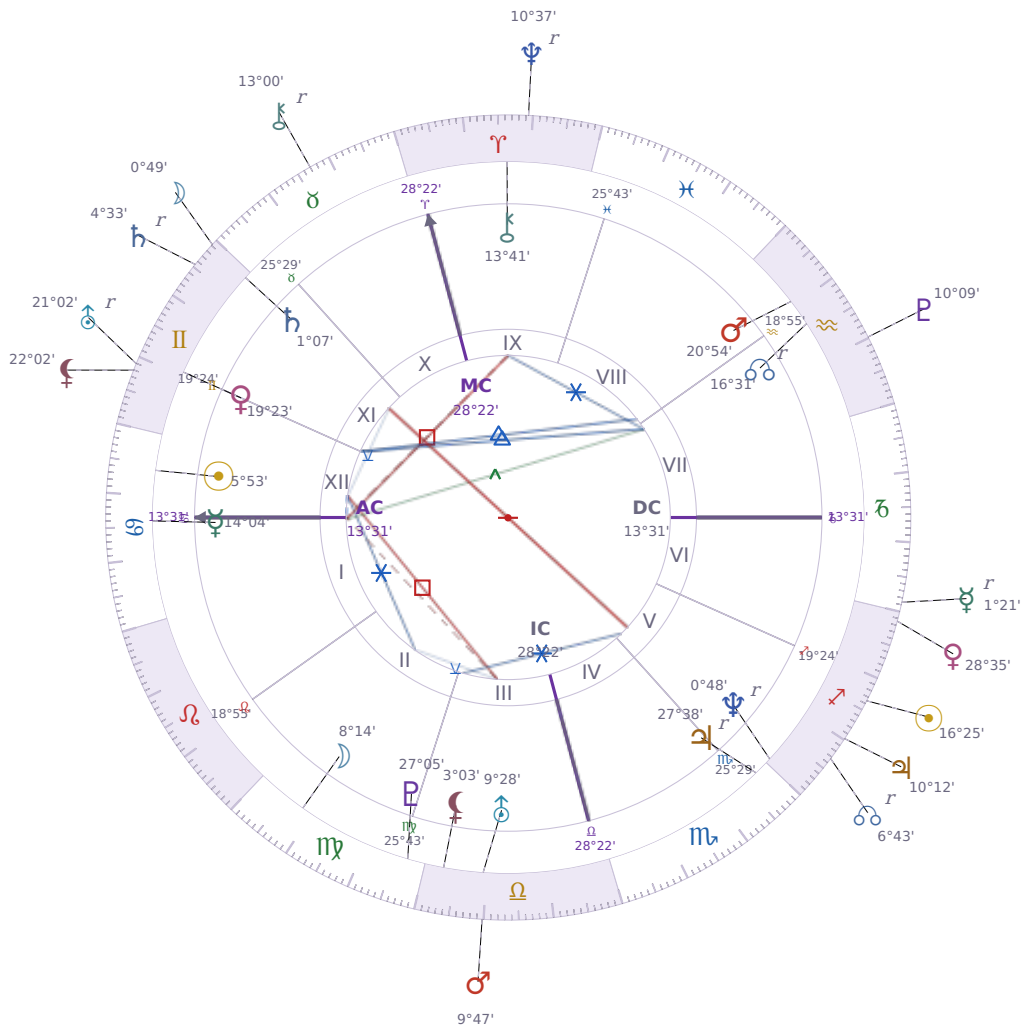

DAILY HOROSCOPE

Elon Reeve Musk

Businessman, entrepreneur, and political figure (born 1971)

♋ Cancer June 28, 1971 07:30 Pretoria

Sunday, 8 December 2030

TRANSITS FOR TODAY

☉ Sun	in ♏ Sagittarius	16°25'58"
☾ Moon	in ♊ Gemini	0°49'25"
☿ Mercury	in ♏ Capricorn Rx	1°21'23"
♀ Venus	in ♏ Sagittarius	28°35'46"
♂ Mars	in ♏ Libra	9°47'08"
♃ Jupiter	in ♏ Sagittarius	10°12'05"
♄ Saturn	in ♊ Gemini Rx	4°33'52"

♅ Uranus	in ♊ Gemini	Rx	21°02'44"
♆ Neptune	in ♈ Aries	Rx	10°37'29"
♇ Pluto	in ♒ Aquarius		10°09'23"
♁ Chiron	in ♉ Taurus	Rx	13°00'17"
♊ NNode	in ♐ Sagittarius	Rx	6°43'28"
♁ Lilith	in ♊ Gemini		22°02'45"

NATAL PLANETS

☉ Sun	in ♋ Cancer		5°53'26"	XII
☾ Moon	in ♍ Virgo		8°14'52"	II
☿ Mercury	in ♋ Cancer		14°04'03"	I
♀ Venus	in ♊ Gemini		19°23'48"	XI
♂ Mars	in ♒ Aquarius		20°54'21"	VIII
♃ Jupiter	in ♏ Scorpio		27°38'52"	V Rx
♄ Saturn	in ♊ Gemini		1°07'22"	XI
♅ Uranus	in ♎ Libra		9°28'55"	III
♆ Neptune	in ♐ Sagittarius		0°48'48"	V Rx
♇ Pluto	in ♍ Virgo		27°05'36"	III
♁ Chiron	in ♈ Aries		13°41'50"	IX
♊ North Node	in ♒ Aquarius		16°31'23"	VII Rx
♁ Lilith	in ♎ Libra		3°03'14"	III