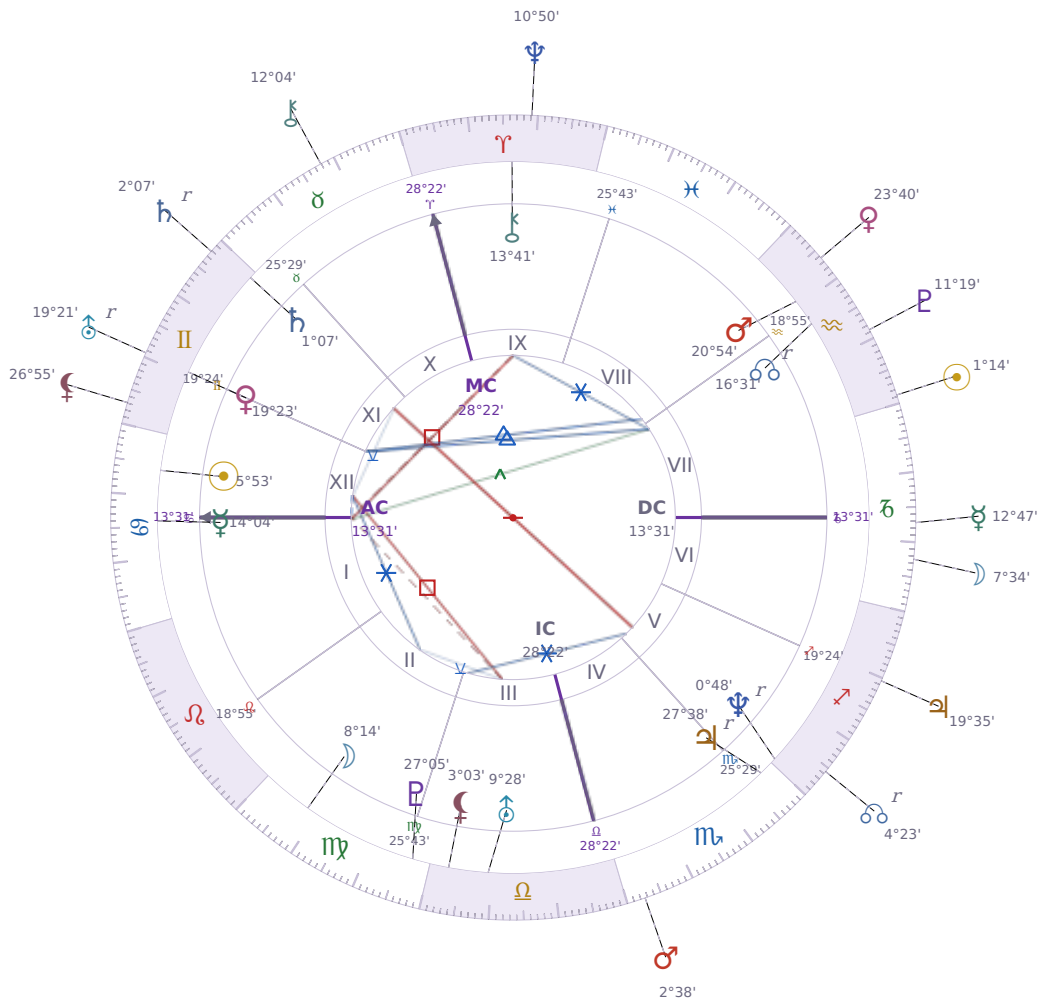

DAILY HOROSCOPE

Elon Reeve Musk

Businessman, entrepreneur, and political figure (born 1971)

♋ Cancer June 28, 1971 07:30 Pretoria

Tuesday, 21 January 2031

TRANSITS FOR TODAY

☉ Sun	in ♒ Aquarius	1°14'20"
☾ Moon	in ♑ Capricorn	7°34'11"
☿ Mercury	in ♑ Capricorn	12°47'19"
♀ Venus	in ♒ Aquarius	23°40'35"
♂ Mars	in ♏ Scorpio	2°38'13"
♃ Jupiter	in ♏ Sagittarius	19°35'03"
♄ Saturn	in ♊ Gemini Rx	2°07'16"

♅ Uranus	in ♊ Gemini	Rx	19°21'37"
♆ Neptune	in ♈ Aries		10°50'37"
♇ Pluto	in ♒ Aquarius		11°19'23"
♁ Chiron	in ♉ Taurus		12°04'17"
♁ NNode	in ♐ Sagittarius	Rx	4°23'42"
♁ Lilith	in ♊ Gemini		26°55'31"

NATAL PLANETS

☉ Sun	in ♋ Cancer		5°53'26"	XII
☾ Moon	in ♍ Virgo		8°14'52"	II
☿ Mercury	in ♋ Cancer		14°04'03"	I
♀ Venus	in ♊ Gemini		19°23'48"	XI
♂ Mars	in ♒ Aquarius		20°54'21"	VIII
♃ Jupiter	in ♏ Scorpio		27°38'52"	V Rx
♄ Saturn	in ♊ Gemini		1°07'22"	XI
♅ Uranus	in ♎ Libra		9°28'55"	III
♆ Neptune	in ♐ Sagittarius		0°48'48"	V Rx
♇ Pluto	in ♍ Virgo		27°05'36"	III
♁ Chiron	in ♈ Aries		13°41'50"	IX
♁ North Node	in ♒ Aquarius		16°31'23"	VII Rx
♁ Lilith	in ♎ Libra		3°03'14"	III

KEY TRANSIT FACTORS

☿ Mercury ☐ Square ♁ natal Chiron ★

While this lasts, you find yourself **rehashing old hurts in conversations** without meaning to. You say things that accidentally trigger people or bring up painful topics you thought you'd moved past. This period can feel frustrating because your words seem to land wrong, even when you're trying to help or connect.