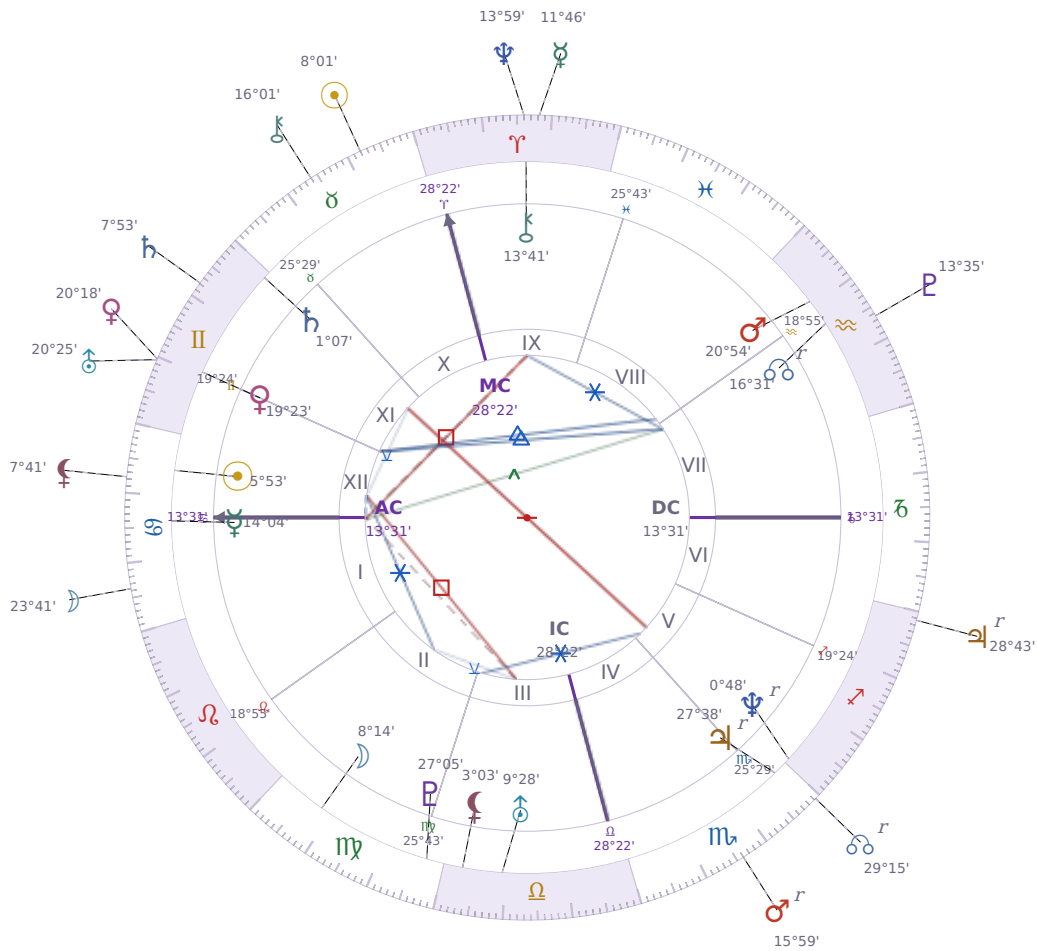

DAILY HOROSCOPE

Elon Reeve Musk

Businessman, entrepreneur, and political figure (born 1971)

♋ Cancer June 28, 1971 07:30 Pretoria

Monday, 28 April 2031

TRANSITS FOR TODAY

☉ Sun	in ♉ Taurus	8°01'17"
☾ Moon	in ♋ Cancer	23°41'47"
☿ Mercury	in ♈ Aries	11°46'40"
♀ Venus	in ♊ Gemini	20°18'08"
♂ Mars	in ♏ Scorpio Rx	15°59'13"
♃ Jupiter	in ♐ Sagittarius Rx	28°43'16"
♄ Saturn	in ♊ Gemini	7°53'00"

♅ Uranus	in ♊ Gemini	20°25'42"
♆ Neptune	in ♈ Aries	13°59'25"
♇ Pluto	in ♒ Aquarius	13°35'23"
♁ Chiron	in ♉ Taurus	16°01'30"
♁ NNode	in ♏ Scorpio Rx	29°15'27"
♁ Lilith	in ♋ Cancer	7°41'59"

NATAL PLANETS