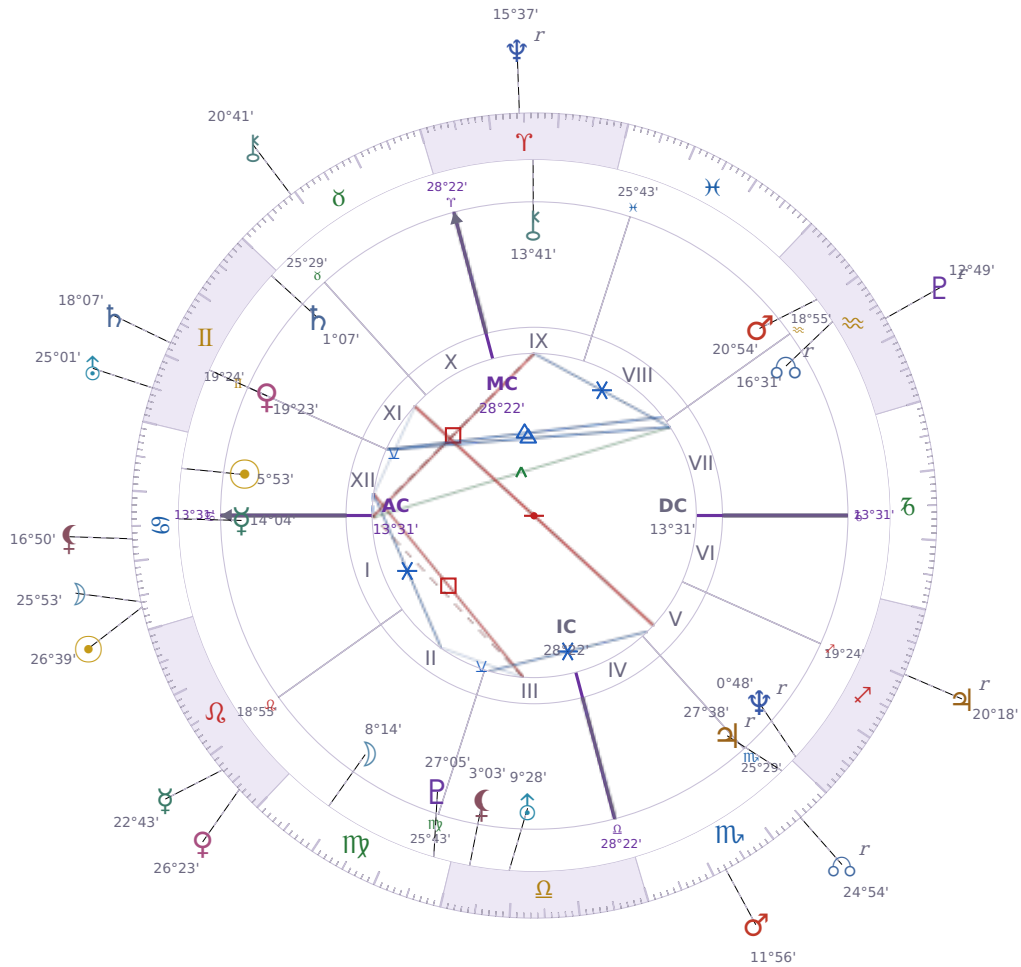

DAILY HOROSCOPE

Elon Reeve Musk

Businessman, entrepreneur, and political figure (born 1971)

♋ Cancer June 28, 1971 07:30 Pretoria

Saturday, 19 July 2031

TRANSITS FOR TODAY

☉ Sun	in ♋ Cancer	26°39'05"
☾ Moon	in ♋ Cancer	25°53'30"
☿ Mercury	in ♌ Leo	22°43'14"
♀ Venus	in ♌ Leo	26°23'56"
♂ Mars	in ♏ Scorpio	11°56'49"
♃ Jupiter	in ♐ Sagittarius Rx	20°18'08"
♄ Saturn	in ♊ Gemini	18°07'32"

♅ Uranus	in ♊ Gemini	25°01'44"
♆ Neptune	in ♈ Aries Rx	15°37'35"
♇ Pluto	in ♒ Aquarius Rx	12°49'25"
♄ Chiron	in ♉ Taurus	20°41'33"
♁ NNode	in ♏ Scorpio Rx	24°54'57"
♁ Lilith	in ♋ Cancer	16°50'08"

NATAL PLANETS

Saturday · ♄ Saturn

Colors: Violet

Stone: Obsidian

Number: 8