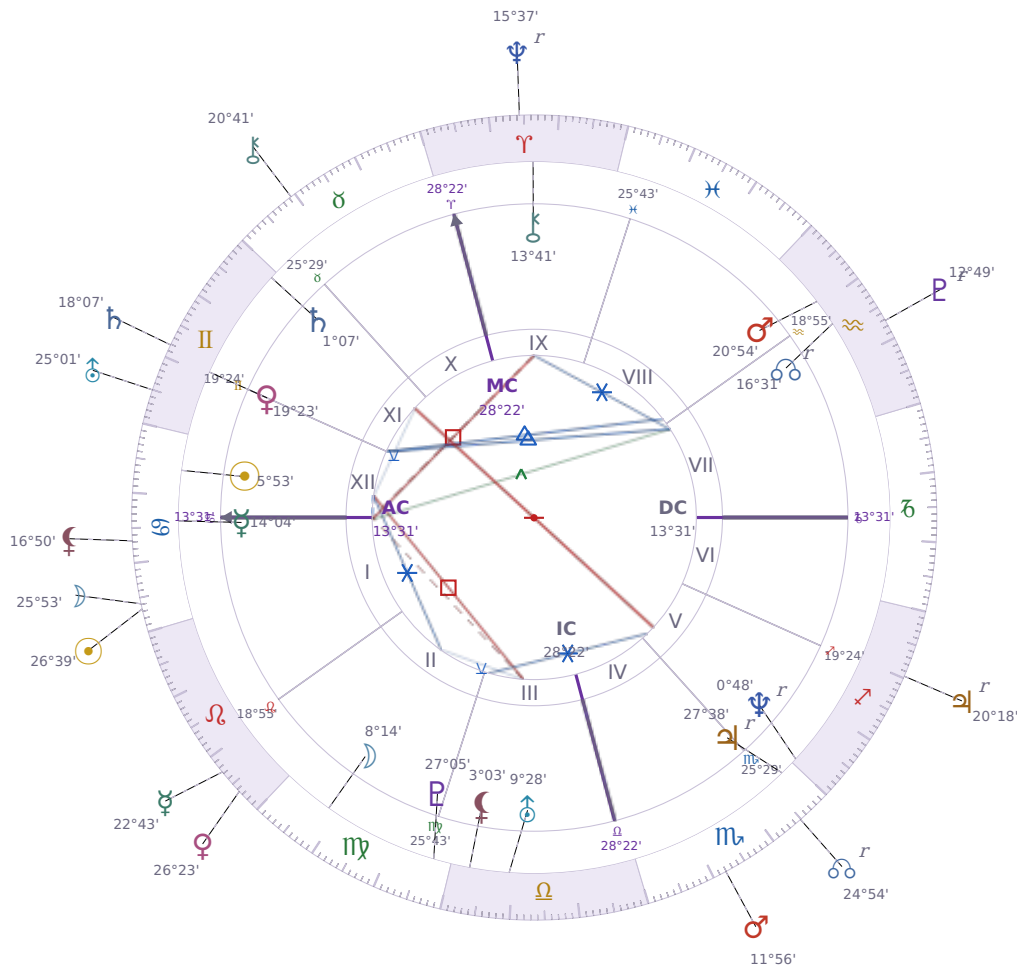

DAILY HOROSCOPE

Elon Reeve Musk

Businessman, entrepreneur, and political figure (born 1971)

♋ Cancer June 28, 1971 07:30 Pretoria

Saturday, 19 July 2031

TRANSITS FOR TODAY

☉ Sun	in ♋ Cancer	26°39'05"
☾ Moon	in ♋ Cancer	25°53'30"
☿ Mercury	in ♌ Leo	22°43'14"
♀ Venus	in ♌ Leo	26°23'56"
♂ Mars	in ♏ Scorpio	11°56'49"
♃ Jupiter	in ♐ Sagittarius Rx	20°18'08"
♄ Saturn	in ♊ Gemini	18°07'32"

♅ Uranus	in ♊ Gemini	25°01'44"
♆ Neptune	in ♈ Aries Rx	15°37'35"
♇ Pluto	in ♒ Aquarius Rx	12°49'25"
♁ Chiron	in ♉ Taurus	20°41'33"
♁ NNode	in ♏ Scorpio Rx	24°54'57"
♁ Lilith	in ♋ Cancer	16°50'08"

NATAL PLANETS

Saturday · ♄ Saturn

Colors: Violet

Stone: Obsidian

Number: 8