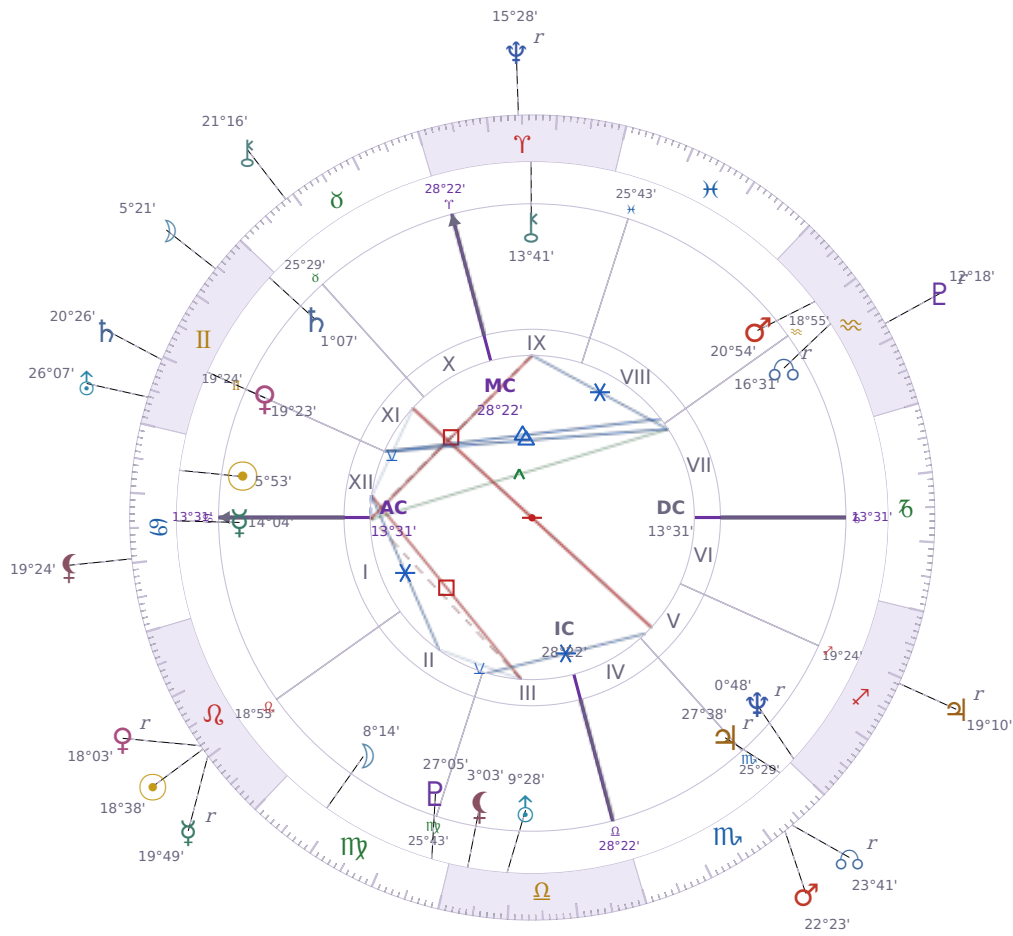

DAILY HOROSCOPE

Elon Reeve Musk

Businessman, entrepreneur, and political figure (born 1971)

♋ Cancer June 28, 1971 07:30 Pretoria

Monday, 11 August 2031

TRANSITS FOR TODAY

☉ Sun	in ♌ Leo	18°38'46"
☾ Moon	in ♊ Gemini	5°21'36"
☿ Mercury	in ♌ Leo Rx	19°49'46"
♀ Venus	in ♌ Leo Rx	18°03'14"
♂ Mars	in ♏ Scorpio	22°23'26"
♃ Jupiter	in ♐ Sagittarius Rx	19°10'40"
♄ Saturn	in ♊ Gemini	20°26'16"

♅ Uranus	in ♊ Gemini	26°07'03"
♆ Neptune	in ♈ Aries Rx	15°28'57"
♇ Pluto	in ♒ Aquarius Rx	12°18'17"
♁ Chiron	in ♉ Taurus	21°16'13"
♁ NNode	in ♏ Scorpio Rx	23°41'52"
♁ Lilith	in ♋ Cancer	19°24'09"

NATAL PLANETS

☉ Sun	in ♋ Cancer	5°53'26"	XII
☾ Moon	in ♍ Virgo	8°14'52"	II
☿ Mercury	in ♋ Cancer	14°04'03"	I
♀ Venus	in ♊ Gemini	19°23'48"	XI
♂ Mars	in ♒ Aquarius	20°54'21"	VIII
♃ Jupiter	in ♏ Scorpio	27°38'52"	V Rx
♄ Saturn	in ♊ Gemini	1°07'22"	XI
♅ Uranus	in ♎ Libra	9°28'55"	III
♆ Neptune	in ♐ Sagittarius	0°48'48"	V Rx
♇ Pluto	in ♍ Virgo	27°05'36"	III
♁ Chiron	in ♈ Aries	13°41'50"	IX
♁ North Node	in ♒ Aquarius	16°31'23"	VII Rx
♁ Lilith	in ♎ Libra	3°03'14"	III