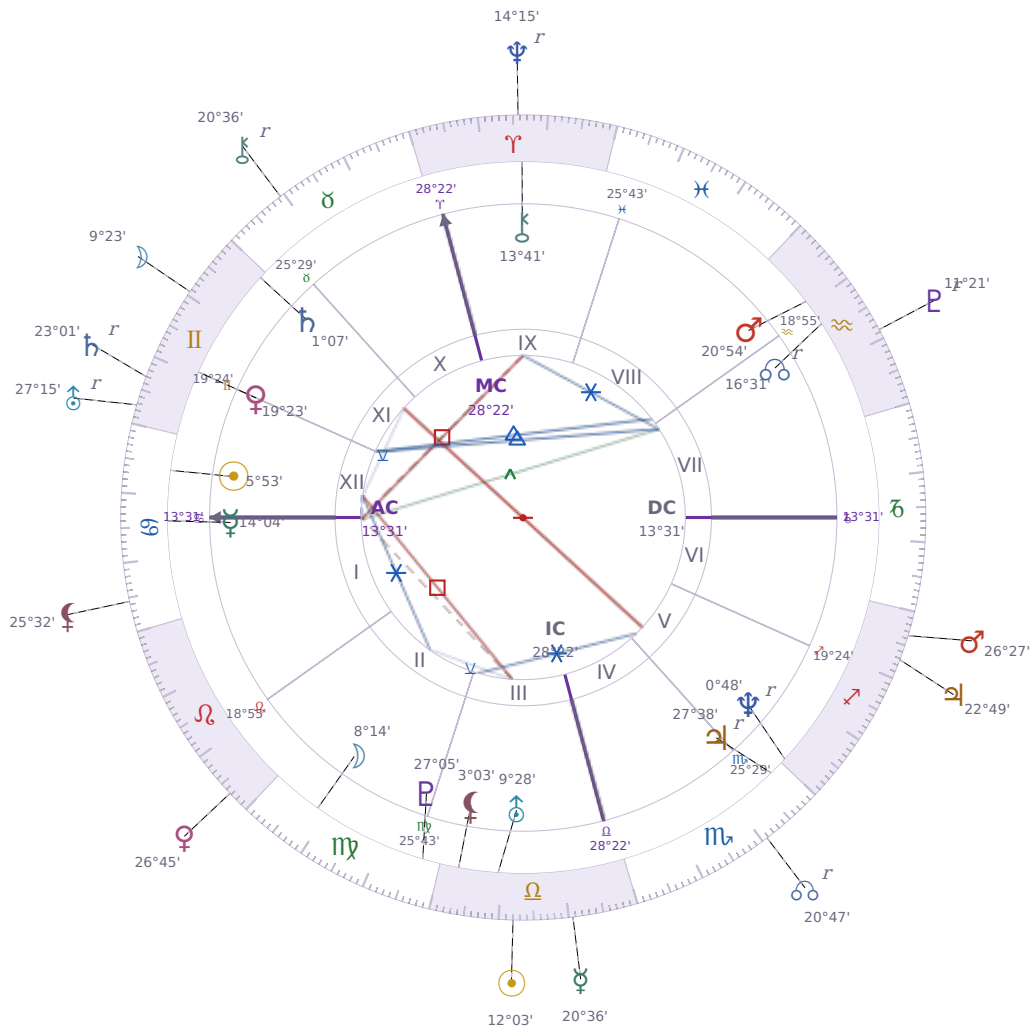

DAILY HOROSCOPE

Elon Reeve Musk

Businessman, entrepreneur, and political figure (born 1971)

♋ Cancer June 28, 1971 07:30 Pretoria

Sunday, 5 October 2031

TRANSITS FOR TODAY

☉ Sun	in ♎ Libra	12°03'14"
☾ Moon	in ♊ Gemini	9°23'19"
☿ Mercury	in ♎ Libra	20°36'09"
♀ Venus	in ♌ Leo	26°45'35"
♂ Mars	in ♏ Sagittarius	26°27'10"
♃ Jupiter	in ♏ Sagittarius	22°49'43"
♄ Saturn	in ♊ Gemini Rx	23°01'40"

♅ Uranus	in	♊ Gemini Rx	27°15'44"
♆ Neptune	in	♈ Aries Rx	14°15'53"
♇ Pluto	in	♈ Aquarius Rx	11°21'03"
♁ Chiron	in	♉ Taurus Rx	20°36'34"
♁ NNode	in	♏ Scorpio Rx	20°47'04"
♁ Lilith	in	♋ Cancer	25°32'51"

NATAL PLANETS

☉ Sun	in	♋ Cancer	5°53'26"	XII
☾ Moon	in	♍ Virgo	8°14'52"	II
☿ Mercury	in	♋ Cancer	14°04'03"	I
♀ Venus	in	♊ Gemini	19°23'48"	XI
♂ Mars	in	♈ Aquarius	20°54'21"	VIII
♃ Jupiter	in	♏ Scorpio	27°38'52"	V Rx
♄ Saturn	in	♊ Gemini	1°07'22"	XI
♅ Uranus	in	♎ Libra	9°28'55"	III
♆ Neptune	in	♐ Sagittarius	0°48'48"	V Rx
♇ Pluto	in	♍ Virgo	27°05'36"	III
♁ Chiron	in	♈ Aries	13°41'50"	IX
♁ North Node	in	♈ Aquarius	16°31'23"	VII Rx
♁ Lilith	in	♎ Libra	3°03'14"	III