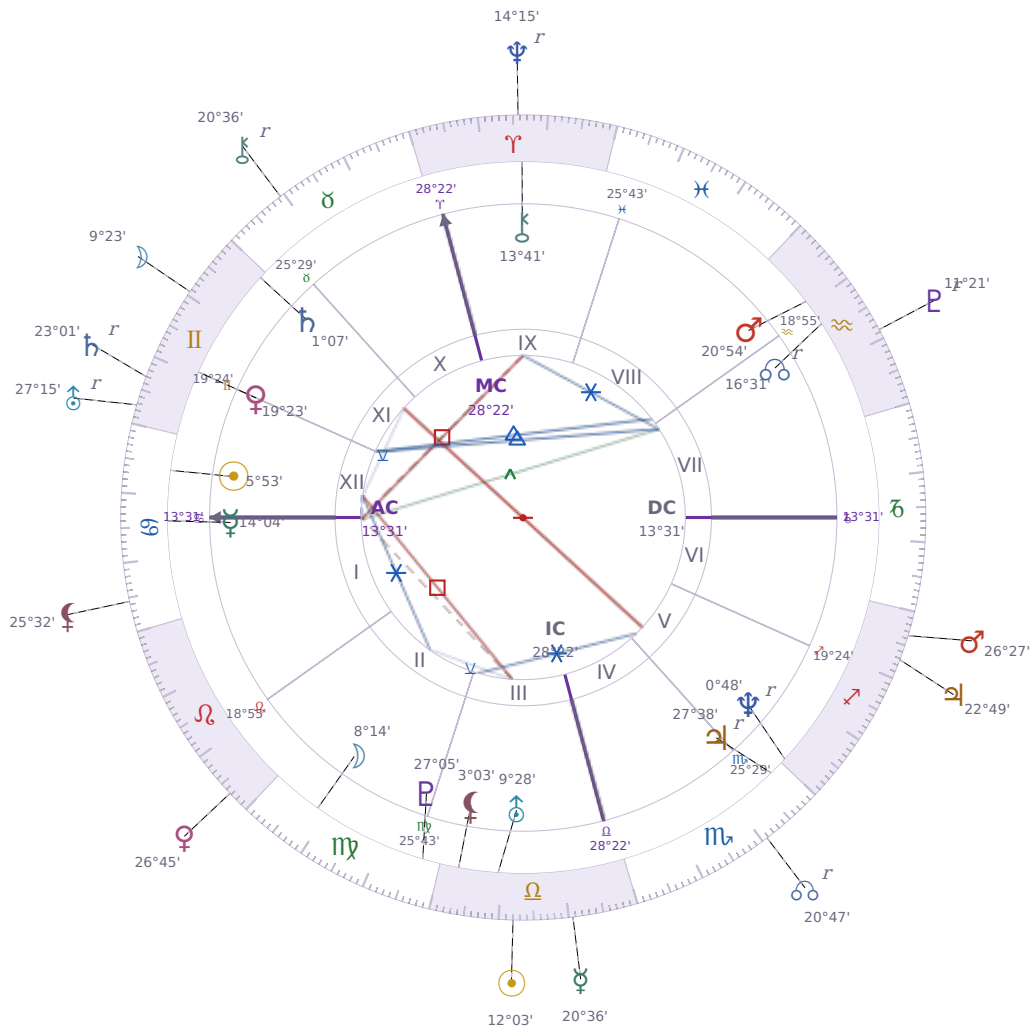

DAILY HOROSCOPE

Elon Reeve Musk

Businessman, entrepreneur, and political figure (born 1971)

♋ Cancer June 28, 1971 07:30 Pretoria

Sunday, 5 October 2031

TRANSITS FOR TODAY

☉ Sun	in ♎ Libra	12°03'14"
☾ Moon	in ♊ Gemini	9°23'19"
☿ Mercury	in ♎ Libra	20°36'09"
♀ Venus	in ♌ Leo	26°45'35"
♂ Mars	in ♏ Sagittarius	26°27'10"
♃ Jupiter	in ♏ Sagittarius	22°49'43"
♄ Saturn	in ♊ Gemini Rx	23°01'40"

♅ Uranus	in	♊ Gemini Rx	27°15'44"
♆ Neptune	in	♈ Aries Rx	14°15'53"
♇ Pluto	in	♒ Aquarius Rx	11°21'03"
♁ Chiron	in	♉ Taurus Rx	20°36'34"
♁ NNode	in	♏ Scorpio Rx	20°47'04"
♁ Lilith	in	♋ Cancer	25°32'51"

NATAL PLANETS

☉ Sun	in	♋ Cancer	5°53'26"	XII
☾ Moon	in	♍ Virgo	8°14'52"	II
☿ Mercury	in	♋ Cancer	14°04'03"	I
♀ Venus	in	♊ Gemini	19°23'48"	XI
♂ Mars	in	♒ Aquarius	20°54'21"	VIII
♃ Jupiter	in	♏ Scorpio	27°38'52"	V Rx
♄ Saturn	in	♊ Gemini	1°07'22"	XI
♅ Uranus	in	♎ Libra	9°28'55"	III
♆ Neptune	in	♐ Sagittarius	0°48'48"	V Rx
♇ Pluto	in	♍ Virgo	27°05'36"	III
♁ Chiron	in	♈ Aries	13°41'50"	IX
♁ North Node	in	♒ Aquarius	16°31'23"	VII Rx
♁ Lilith	in	♎ Libra	3°03'14"	III