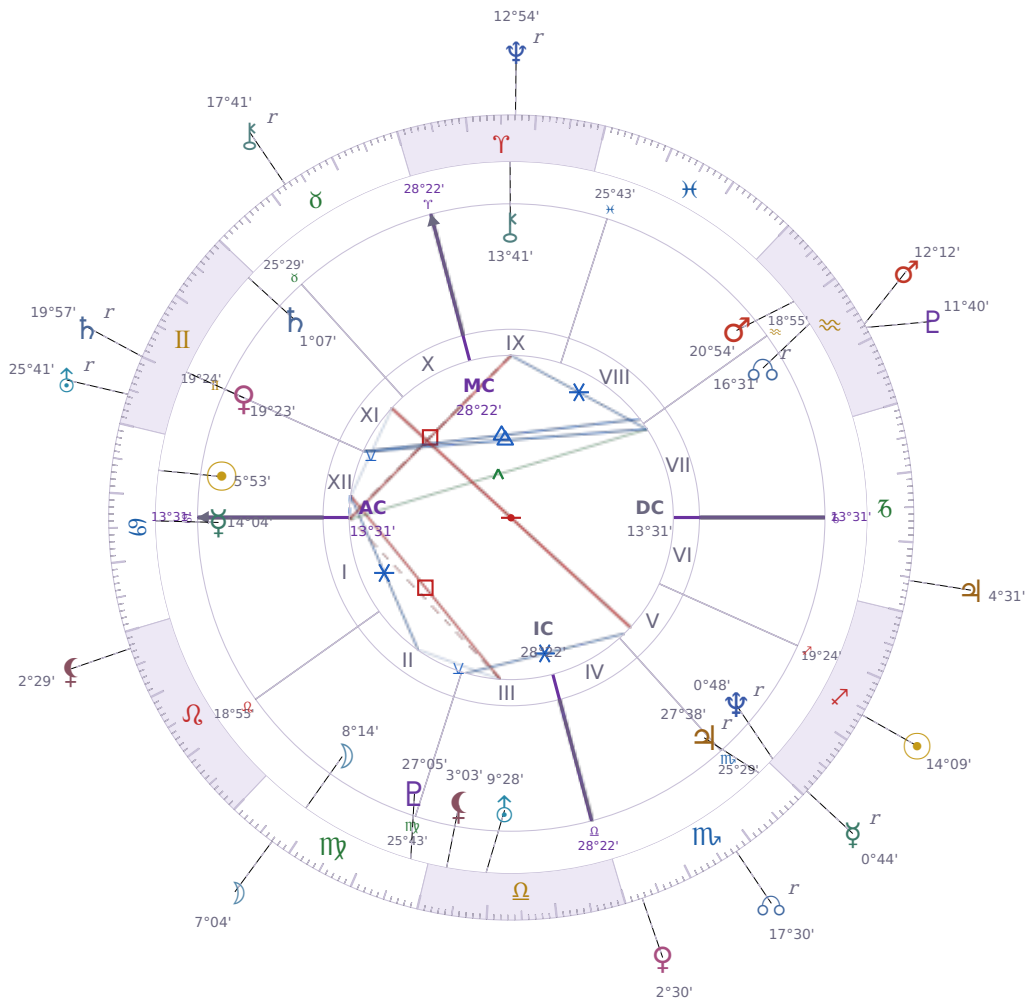

DAILY HOROSCOPE

Elon Reeve Musk

Businessman, entrepreneur, and political figure (born 1971)

♋ Cancer June 28, 1971 07:30 Pretoria

Saturday, 6 December 2031

TRANSITS FOR TODAY

☉ Sun	in ♐ Sagittarius	14°09'07"
☾ Moon	in ♍ Virgo	7°04'33"
☿ Mercury	in ♐ Sagittarius Rx	0°44'15"
♀ Venus	in ♏ Scorpio	2°30'09"
♂ Mars	in ♒ Aquarius	12°12'53"
♃ Jupiter	in ♐ Capricorn	4°31'42"
♄ Saturn	in ♊ Gemini Rx	19°57'51"

♅ Uranus	in	♊ Gemini Rx	25°41'26"
♆ Neptune	in	♈ Aries Rx	12°54'28"
♇ Pluto	in	♒ Aquarius	11°40'39"
♁ Chiron	in	♉ Taurus Rx	17°41'11"
♁ NNode	in	♏ Scorpio Rx	17°30'05"
♁ Lilith	in	♌ Leo	2°29'09"

## NATAL PLANETS

☉ Sun	in	♋ Cancer	5°53'26"	XII
☾ Moon	in	♍ Virgo	8°14'52"	II
☿ Mercury	in	♋ Cancer	14°04'03"	I
♀ Venus	in	♊ Gemini	19°23'48"	XI
♂ Mars	in	♒ Aquarius	20°54'21"	VIII
♃ Jupiter	in	♏ Scorpio	27°38'52"	V Rx
♄ Saturn	in	♊ Gemini	1°07'22"	XI
♅ Uranus	in	♎ Libra	9°28'55"	III
♆ Neptune	in	♐ Sagittarius	0°48'48"	V Rx
♇ Pluto	in	♍ Virgo	27°05'36"	III
♁ Chiron	in	♈ Aries	13°41'50"	IX
♁ North Node	in	♒ Aquarius	16°31'23"	VII Rx
♁ Lilith	in	♎ Libra	3°03'14"	III

## KEY TRANSIT FACTORS