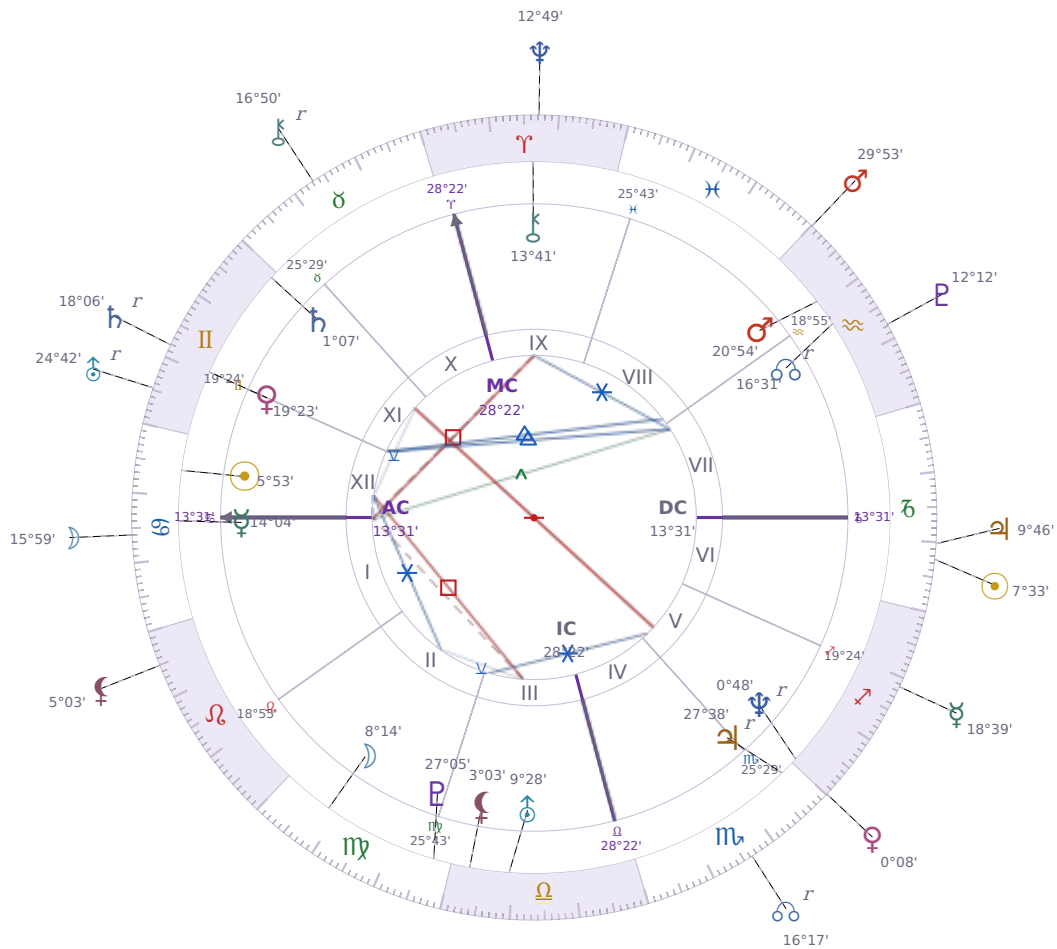

DAILY HOROSCOPE

Elon Reeve Musk

Businessman, entrepreneur, and political figure (born 1971)

♋ Cancer June 28, 1971 07:30 Pretoria

Monday, 29 December 2031

TRANSITS FOR TODAY

☉ Sun	in ♑ Capricorn	7°33'28"
☾ Moon	in ♋ Cancer	15°59'39"
☿ Mercury	in ♐ Sagittarius	18°39'22"
♀ Venus	in ♐ Sagittarius	0°08'15"
♂ Mars	in ♒ Aquarius	29°53'44"
♃ Jupiter	in ♑ Capricorn	9°46'43"
♄ Saturn	in ♊ Gemini Rx	18°06'33"

♅ Uranus	in	♊ Gemini Rx	24°42'57"
♆ Neptune	in	♈ Aries	12°49'29"
♇ Pluto	in	♒ Aquarius	12°12'02"
♁ Chiron	in	♉ Taurus Rx	16°50'41"
♏ NNode	in	♏ Scorpio Rx	16°17'01"
♁ Lilith	in	♌ Leo	5°03'43"

NATAL PLANETS