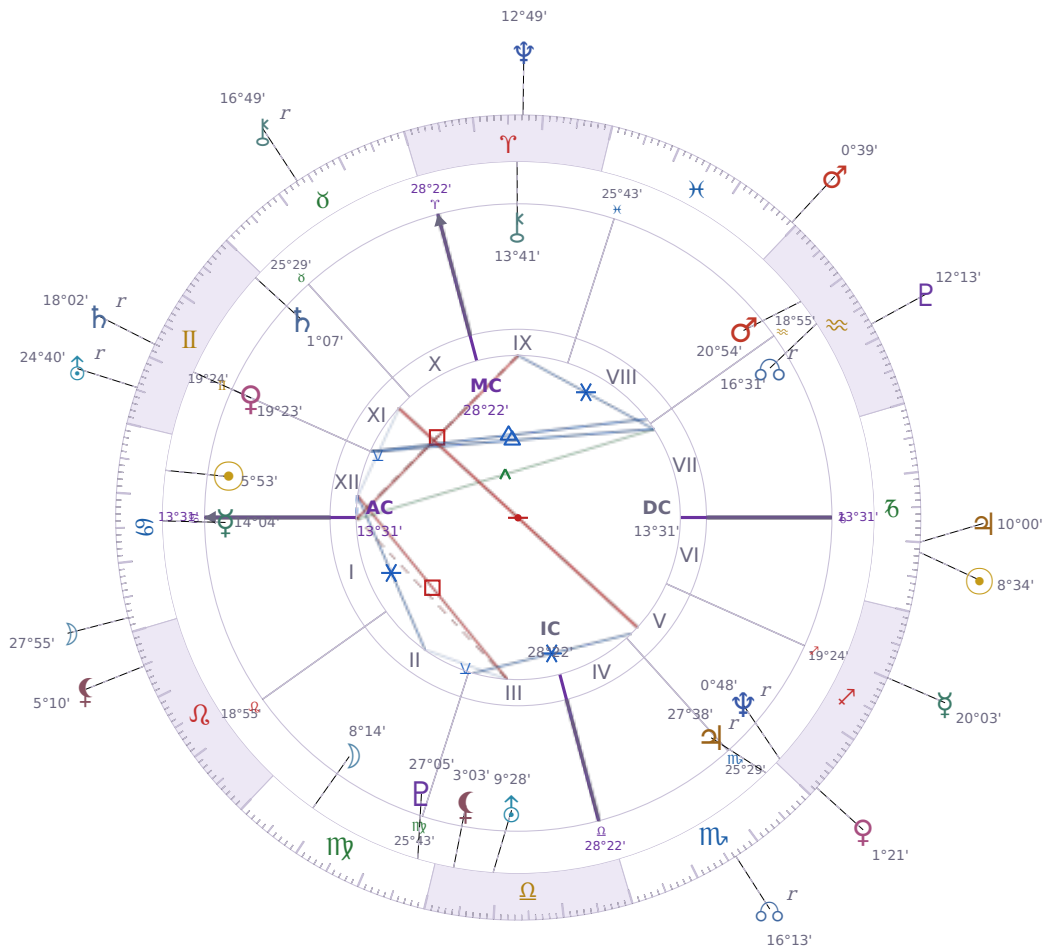

DAILY HOROSCOPE

Elon Reeve Musk

Businessman, entrepreneur, and political figure (born 1971)

♋ Cancer June 28, 1971 07:30 Pretoria

Tuesday, 30 December 2031

TRANSITS FOR TODAY

☉ Sun	in ♑ Capricorn	8°34'36"
☾ Moon	in ♋ Cancer	27°55'22"
☿ Mercury	in ♐ Sagittarius	20°03'06"
♀ Venus	in ♐ Sagittarius	1°21'14"
♂ Mars	in ♓ Pisces	0°39'55"
♃ Jupiter	in ♑ Capricorn	10°00'36"
♄ Saturn	in ♊ Gemini Rx	18°02'03"

♅ Uranus	in	♊ Gemini Rx	24°40'29"
♆ Neptune	in	♈ Aries	12°49'41"
♇ Pluto	in	♒ Aquarius	12°13'37"
♁ Chiron	in	♉ Taurus Rx	16°49'04"
♁ NNode	in	♏ Scorpio Rx	16°13'50"
♁ Lilith	in	♌ Leo	5°10'26"

## NATAL PLANETS

☉ Sun	in	♋ Cancer	5°53'26"	XII
☾ Moon	in	♍ Virgo	8°14'52"	II
☿ Mercury	in	♋ Cancer	14°04'03"	I
♀ Venus	in	♊ Gemini	19°23'48"	XI
♂ Mars	in	♒ Aquarius	20°54'21"	VIII
♃ Jupiter	in	♏ Scorpio	27°38'52"	V Rx
♄ Saturn	in	♊ Gemini	1°07'22"	XI
♅ Uranus	in	♎ Libra	9°28'55"	III
♆ Neptune	in	♐ Sagittarius	0°48'48"	V Rx
♇ Pluto	in	♍ Virgo	27°05'36"	III
♁ Chiron	in	♈ Aries	13°41'50"	IX
♁ North Node	in	♒ Aquarius	16°31'23"	VII Rx
♁ Lilith	in	♎ Libra	3°03'14"	III