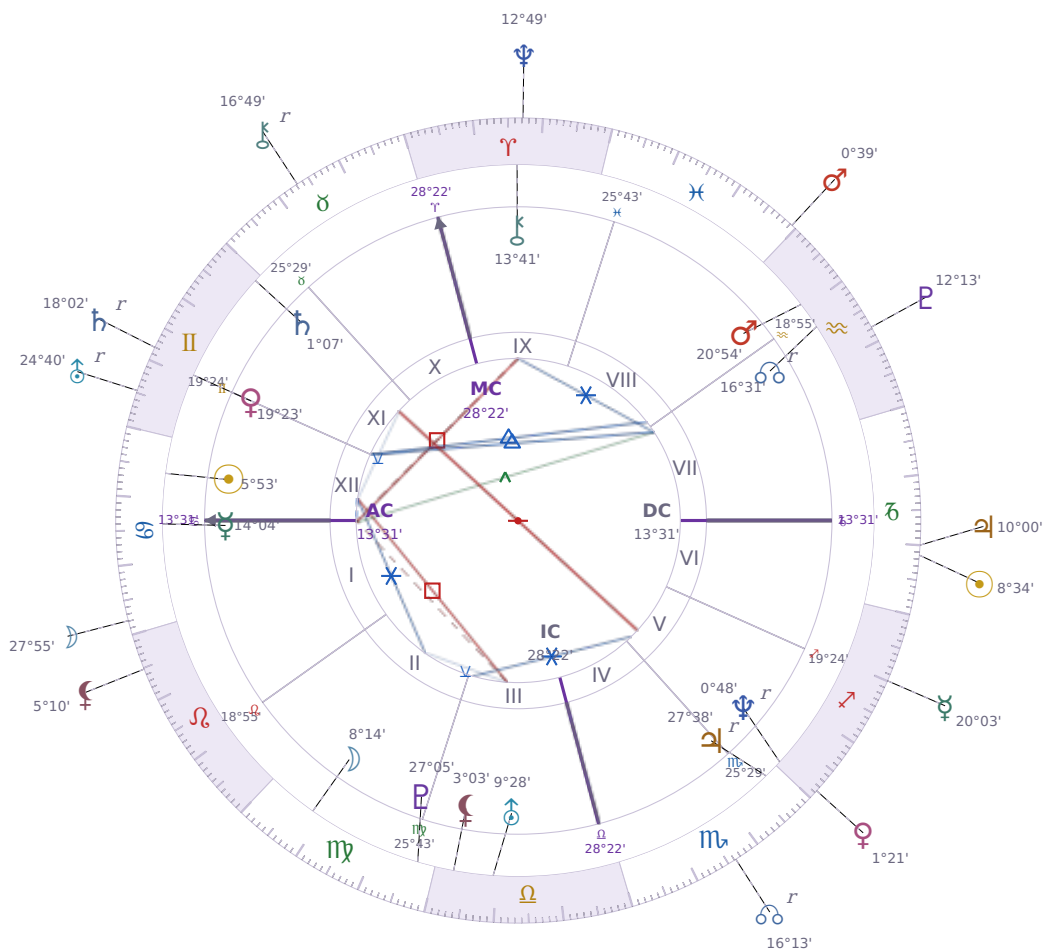

DAILY HOROSCOPE

Elon Reeve Musk

Businessman, entrepreneur, and political figure (born 1971)

♋ Cancer June 28, 1971 07:30 Pretoria

Tuesday, 30 December 2031

TRANSITS FOR TODAY

☉ Sun	in ♏ Capricorn	8°34'36"
☾ Moon	in ♋ Cancer	27°55'22"
☿ Mercury	in ♏ Sagittarius	20°03'06"
♀ Venus	in ♏ Sagittarius	1°21'14"
♂ Mars	in ♏ Pisces	0°39'55"
♃ Jupiter	in ♏ Capricorn	10°00'36"
♄ Saturn	in ♏ Gemini Rx	18°02'03"

♅ Uranus	in	♊ Gemini Rx	24°40'29"
♆ Neptune	in	♈ Aries	12°49'41"
♇ Pluto	in	♒ Aquarius	12°13'37"
♁ Chiron	in	♉ Taurus Rx	16°49'04"
♁ NNode	in	♏ Scorpio Rx	16°13'50"
♁ Lilith	in	♌ Leo	5°10'26"

NATAL PLANETS