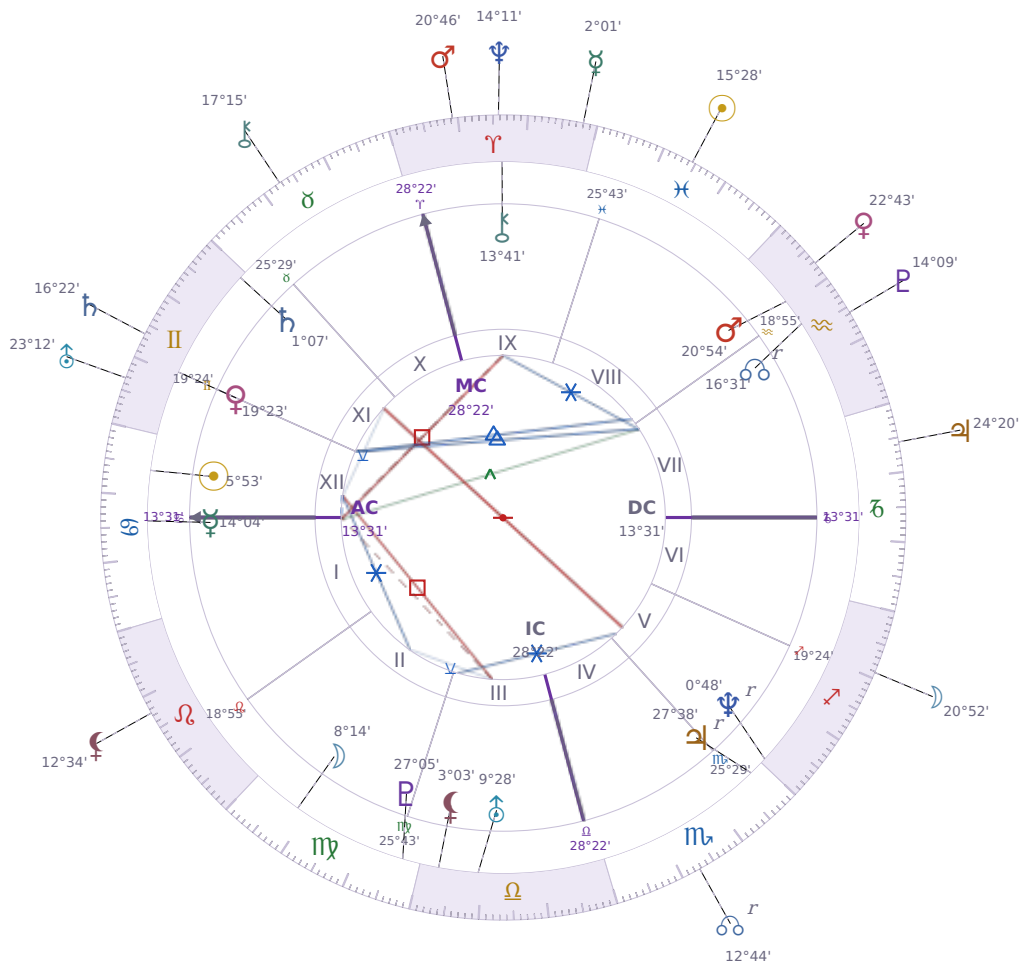

DAILY HOROSCOPE

Elon Reeve Musk

Businessman, entrepreneur, and political figure (born 1971)

♋ Cancer June 28, 1971 07:30 Pretoria

Friday, 5 March 2032

TRANSITS FOR TODAY

☉ Sun	in ♋ Pisces	15°28'22"
☾ Moon	in ♋ Sagittarius	20°52'26"
☿ Mercury	in ♋ Aries	2°01'43"
♀ Venus	in ♋ Aquarius	22°43'07"
♂ Mars	in ♋ Aries	20°46'32"
♃ Jupiter	in ♋ Capricorn	24°20'08"
♄ Saturn	in ♋ Gemini	16°22'16"

♅ Uranus	in ♊ Gemini	23°12'33"
♆ Neptune	in ♈ Aries	14°11'38"
♇ Pluto	in ♒ Aquarius	14°09'52"
♁ Chiron	in ♉ Taurus	17°15'50"
♁ NNode	in ♏ Scorpio Rx	12°44'08"
♁ Lilith	in ♌ Leo	12°34'09"

NATAL PLANETS

☉ Sun	in ♋ Cancer	5°53'26"	XII
☾ Moon	in ♍ Virgo	8°14'52"	II
☿ Mercury	in ♋ Cancer	14°04'03"	I
♀ Venus	in ♊ Gemini	19°23'48"	XI
♂ Mars	in ♒ Aquarius	20°54'21"	VIII
♃ Jupiter	in ♏ Scorpio	27°38'52"	V Rx
♄ Saturn	in ♊ Gemini	1°07'22"	XI
♅ Uranus	in ♎ Libra	9°28'55"	III
♆ Neptune	in ♐ Sagittarius	0°48'48"	V Rx
♇ Pluto	in ♍ Virgo	27°05'36"	III
♁ Chiron	in ♈ Aries	13°41'50"	IX
♁ North Node	in ♒ Aquarius	16°31'23"	VII Rx
♁ Lilith	in ♎ Libra	3°03'14"	III