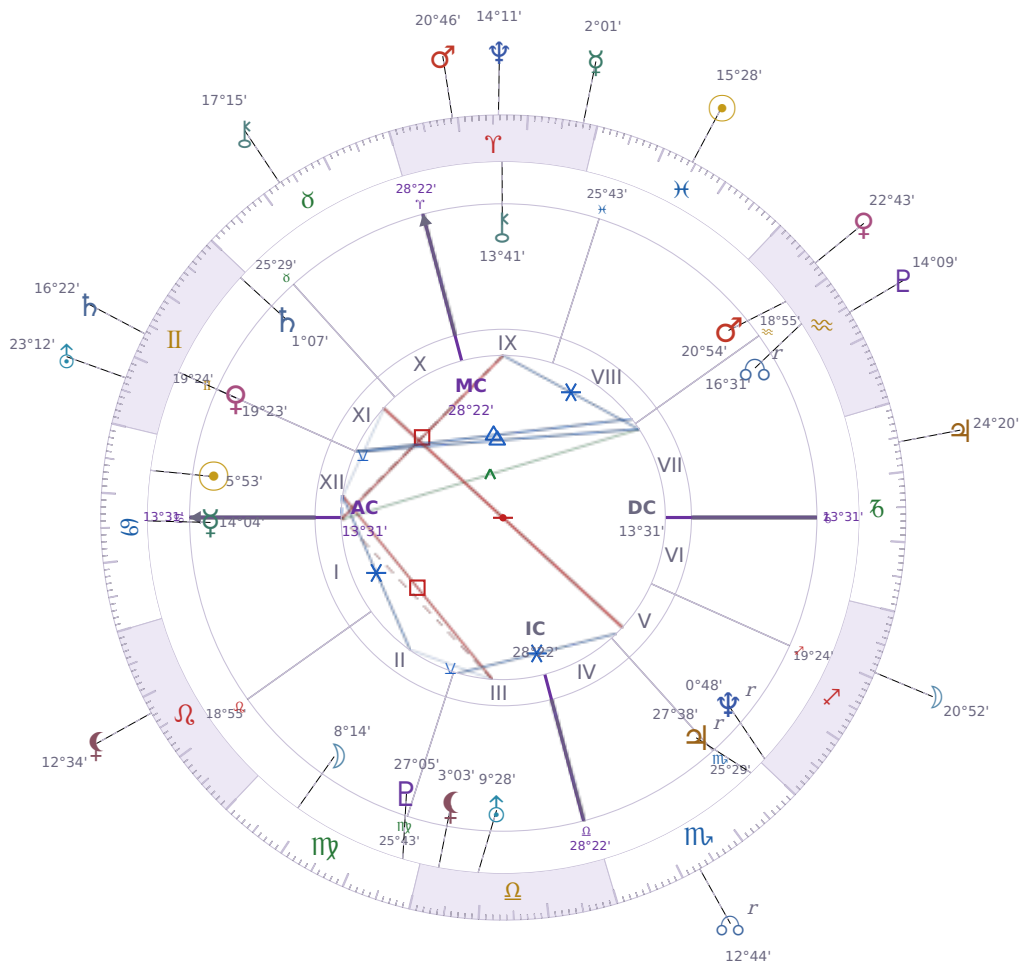

DAILY HOROSCOPE

Elon Reeve Musk

Businessman, entrepreneur, and political figure (born 1971)

♋ Cancer June 28, 1971 07:30 Pretoria

Friday, 5 March 2032

TRANSITS FOR TODAY

☉ Sun	in ♋ Pisces	15°28'22"
☾ Moon	in ♏ Sagittarius	20°52'26"
☿ Mercury	in ♈ Aries	2°01'43"
♀ Venus	in ♊ Aquarius	22°43'07"
♂ Mars	in ♈ Aries	20°46'32"
♃ Jupiter	in ♐ Capricorn	24°20'08"
♄ Saturn	in ♊ Gemini	16°22'16"

♅ Uranus	in ♊ Gemini	23°12'33"
♆ Neptune	in ♈ Aries	14°11'38"
♇ Pluto	in ♒ Aquarius	14°09'52"
♁ Chiron	in ♉ Taurus	17°15'50"
♁ NNode	in ♏ Scorpio Rx	12°44'08"
♁ Lilith	in ♌ Leo	12°34'09"

NATAL PLANETS

☉ Sun	in ♋ Cancer	5°53'26"	XII
☾ Moon	in ♍ Virgo	8°14'52"	II
☿ Mercury	in ♋ Cancer	14°04'03"	I
♀ Venus	in ♊ Gemini	19°23'48"	XI
♂ Mars	in ♒ Aquarius	20°54'21"	VIII
♃ Jupiter	in ♏ Scorpio	27°38'52"	V Rx
♄ Saturn	in ♊ Gemini	1°07'22"	XI
♅ Uranus	in ♎ Libra	9°28'55"	III
♆ Neptune	in ♐ Sagittarius	0°48'48"	V Rx
♇ Pluto	in ♍ Virgo	27°05'36"	III
♁ Chiron	in ♈ Aries	13°41'50"	IX
♁ North Node	in ♒ Aquarius	16°31'23"	VII Rx
♁ Lilith	in ♎ Libra	3°03'14"	III