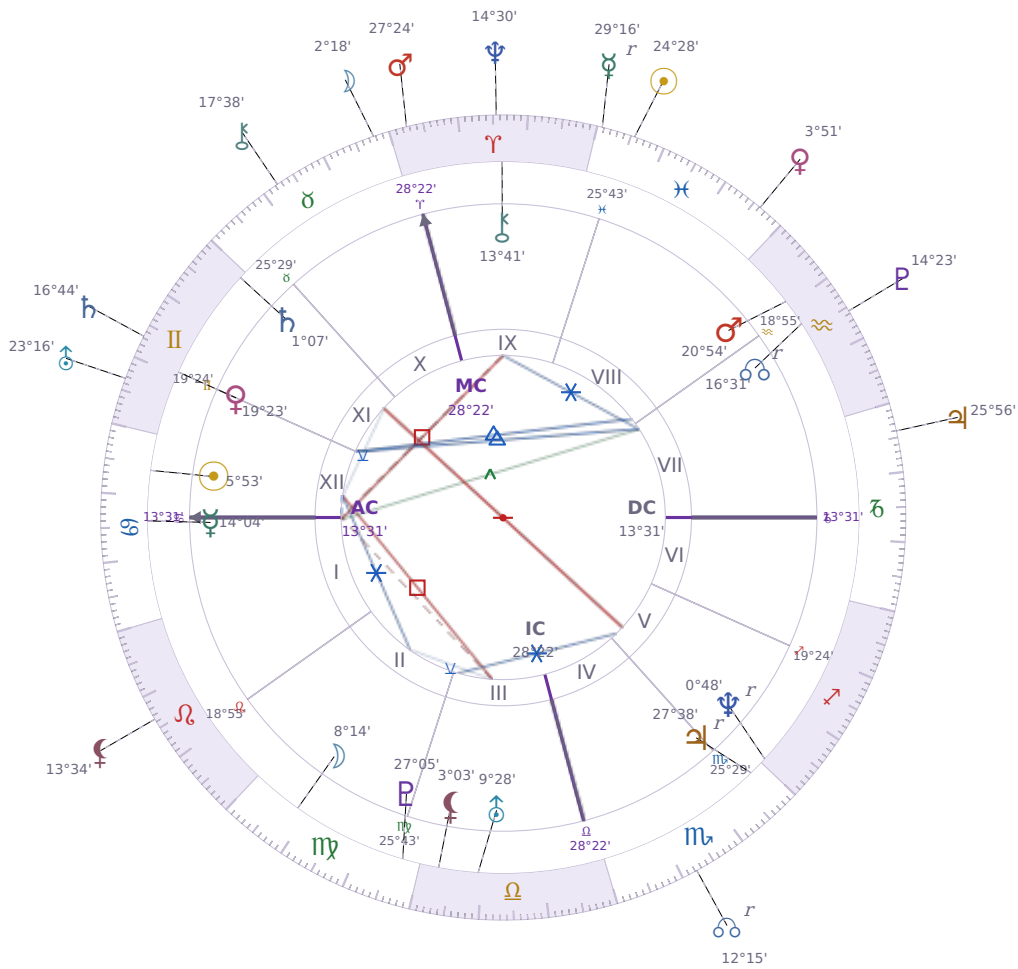

DAILY HOROSCOPE

Elon Reeve Musk

Businessman, entrepreneur, and political figure (born 1971)

♋ Cancer June 28, 1971 07:30 Pretoria

Sunday, 14 March 2032

TRANSITS FOR TODAY

☉ Sun	in ♋ Pisces	24°28'07"
☾ Moon	in ♉ Taurus	2°18'19"
☿ Mercury	in ♋ Pisces Rx	29°16'20"
♀ Venus	in ♋ Pisces	3°52'00"
♂ Mars	in ♈ Aries	27°24'56"
♃ Jupiter	in ♋ Capricorn	25°56'27"
♄ Saturn	in ♊ Gemini	16°44'51"

♅ Uranus	in ♊ Gemini	23°16'52"
♆ Neptune	in ♈ Aries	14°30'34"
♇ Pluto	in ♒ Aquarius	14°23'52"
♁ Chiron	in ♉ Taurus	17°38'53"
♁ NNode	in ♏ Scorpio Rx	12°15'32"
♁ Lilith	in ♌ Leo	13°34'40"

## NATAL PLANETS

☉ Sun	in ♋ Cancer	5°53'26"	XII
☾ Moon	in ♍ Virgo	8°14'52"	II
☿ Mercury	in ♋ Cancer	14°04'03"	I
♀ Venus	in ♊ Gemini	19°23'48"	XI
♂ Mars	in ♒ Aquarius	20°54'21"	VIII
♃ Jupiter	in ♏ Scorpio	27°38'52"	V Rx
♄ Saturn	in ♊ Gemini	1°07'22"	XI
♅ Uranus	in ♎ Libra	9°28'55"	III
♆ Neptune	in ♐ Sagittarius	0°48'48"	V Rx
♇ Pluto	in ♍ Virgo	27°05'36"	III
♁ Chiron	in ♈ Aries	13°41'50"	IX
♁ North Node	in ♒ Aquarius	16°31'23"	VII Rx
♁ Lilith	in ♎ Libra	3°03'14"	III