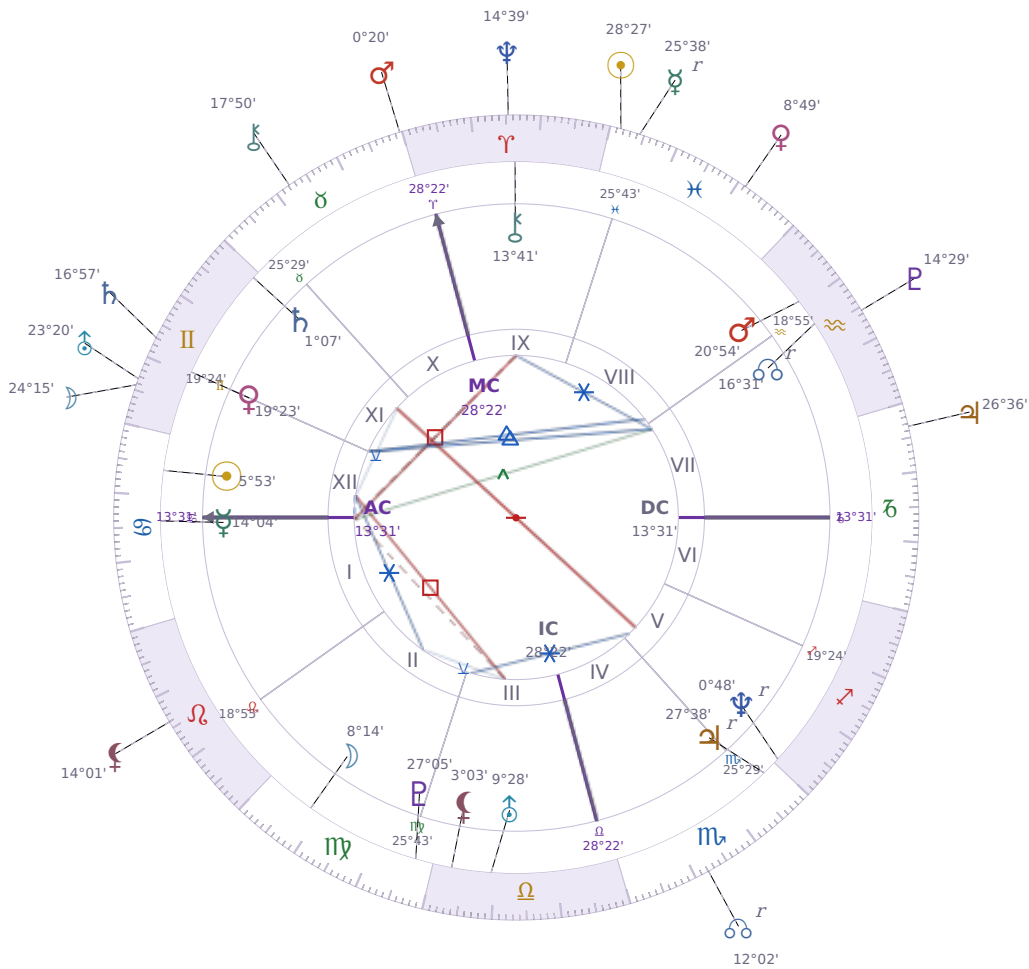

DAILY HOROSCOPE

Elon Reeve Musk

Businessman, entrepreneur, and political figure (born 1971)

♋ Cancer June 28, 1971 07:30 Pretoria

Thursday, 18 March 2032

TRANSITS FOR TODAY

☉ Sun	in ♋ Pisces	28°27'08"
☾ Moon	in ♊ Gemini	24°15'51"
☿ Mercury	in ♋ Pisces Rx	25°38'52"
♀ Venus	in ♋ Pisces	8°49'09"
♂ Mars	in ♉ Taurus	0°20'52"
♃ Jupiter	in ♐ Capricorn	26°36'35"
♄ Saturn	in ♊ Gemini	16°57'33"

♅ Uranus	in ♊ Gemini	23°20'11"
♆ Neptune	in ♈ Aries	14°39'17"
♇ Pluto	in ♒ Aquarius	14°29'40"
♁ Chiron	in ♉ Taurus	17°50'20"
♁ NNode	in ♏ Scorpio Rx	12°02'49"
♁ Lilith	in ♌ Leo	14°01'34"

NATAL PLANETS

☉ Sun	in ♋ Cancer	5°53'26"	XII
☾ Moon	in ♍ Virgo	8°14'52"	II
☿ Mercury	in ♋ Cancer	14°04'03"	I
♀ Venus	in ♊ Gemini	19°23'48"	XI
♂ Mars	in ♒ Aquarius	20°54'21"	VIII
♃ Jupiter	in ♏ Scorpio	27°38'52"	V Rx
♄ Saturn	in ♊ Gemini	1°07'22"	XI
♅ Uranus	in ♎ Libra	9°28'55"	III
♆ Neptune	in ♐ Sagittarius	0°48'48"	V Rx
♇ Pluto	in ♍ Virgo	27°05'36"	III
♁ Chiron	in ♈ Aries	13°41'50"	IX
♁ North Node	in ♒ Aquarius	16°31'23"	VII Rx
♁ Lilith	in ♎ Libra	3°03'14"	III

KEY DATE

♂ Mars enters ♉ Taurus

Mars in *Taurus* slows down your usual pace, and you'll notice yourself **taking longer to make decisions** at work or in projects — this isn't laziness, it's just how this transit works. In relationships and money matters, people often become **more stubborn about what they want**, and arguments tend to drag on instead of resolving quickly because nobody wants to budge. Most people find their **physical energy shifts toward steady effort** rather than bursts of speed, so this is actually a good time to build habits, save money, or work on something that needs patience rather than fast action.