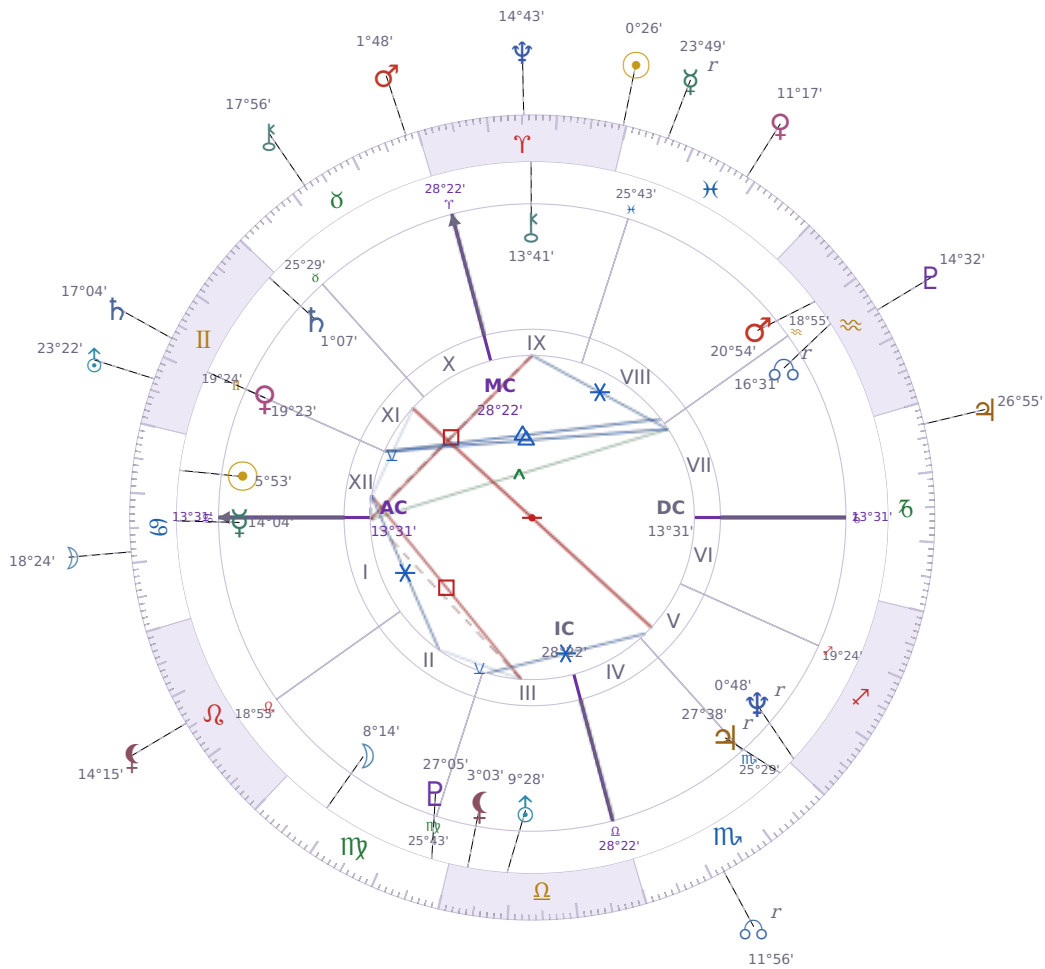

DAILY HOROSCOPE

Elon Reeve Musk

Businessman, entrepreneur, and political figure (born 1971)

♋ Cancer June 28, 1971 07:30 Pretoria

Saturday, 20 March 2022

TRANSITS FOR TODAY

☉ Sun	in ♈ Aries	0°26'25"
☾ Moon	in ♋ Cancer	18°24'40"
☿ Mercury	in ♋ Pisces Rx	23°49'28"
♀ Venus	in ♋ Pisces	11°17'41"
♂ Mars	in ♉ Taurus	1°48'33"
♃ Jupiter	in ♐ Capricorn	26°56'00"
♄ Saturn	in ♊ Gemini	17°04'30"

♅ Uranus	in ♊ Gemini	23°22'09"
♆ Neptune	in ♈ Aries	14°43'42"
♇ Pluto	in ♒ Aquarius	14°32'27"
♁ Chiron	in ♉ Taurus	17°56'18"
♁ NNode	in ♏ Scorpio Rx	11°56'28"
♁ Lilith	in ♌ Leo	14°15'00"

NATAL PLANETS

☉ Sun	in ♋ Cancer	5°53'26"	XII
☾ Moon	in ♍ Virgo	8°14'52"	II
☿ Mercury	in ♋ Cancer	14°04'03"	I
♀ Venus	in ♊ Gemini	19°23'48"	XI
♂ Mars	in ♒ Aquarius	20°54'21"	VIII
♃ Jupiter	in ♏ Scorpio	27°38'52"	V Rx
♄ Saturn	in ♊ Gemini	1°07'22"	XI
♅ Uranus	in ♎ Libra	9°28'55"	III
♆ Neptune	in ♐ Sagittarius	0°48'48"	V Rx
♇ Pluto	in ♍ Virgo	27°05'36"	III
♁ Chiron	in ♈ Aries	13°41'50"	IX
♁ North Node	in ♒ Aquarius	16°31'23"	VII Rx
♁ Lilith	in ♎ Libra	3°03'14"	III

KEY DATE

☉ Sun enters ♈ Aries

Sun in *Aries* brings **direct energy** that makes people more willing to **speak up** and take action without overthinking. At work and in relationships, you'll notice others become **more competitive** and eager to **push forward** with new projects or ideas, sometimes stepping on toes in the rush. This transit typically lasts about four weeks and leaves people feeling **impatient with delays**, so projects that moved slowly before now either speed up or hit friction with people who want faster results.

Saturday · ♄ Saturn

Colors: Violet

Stone: Obsidian

Number: 8