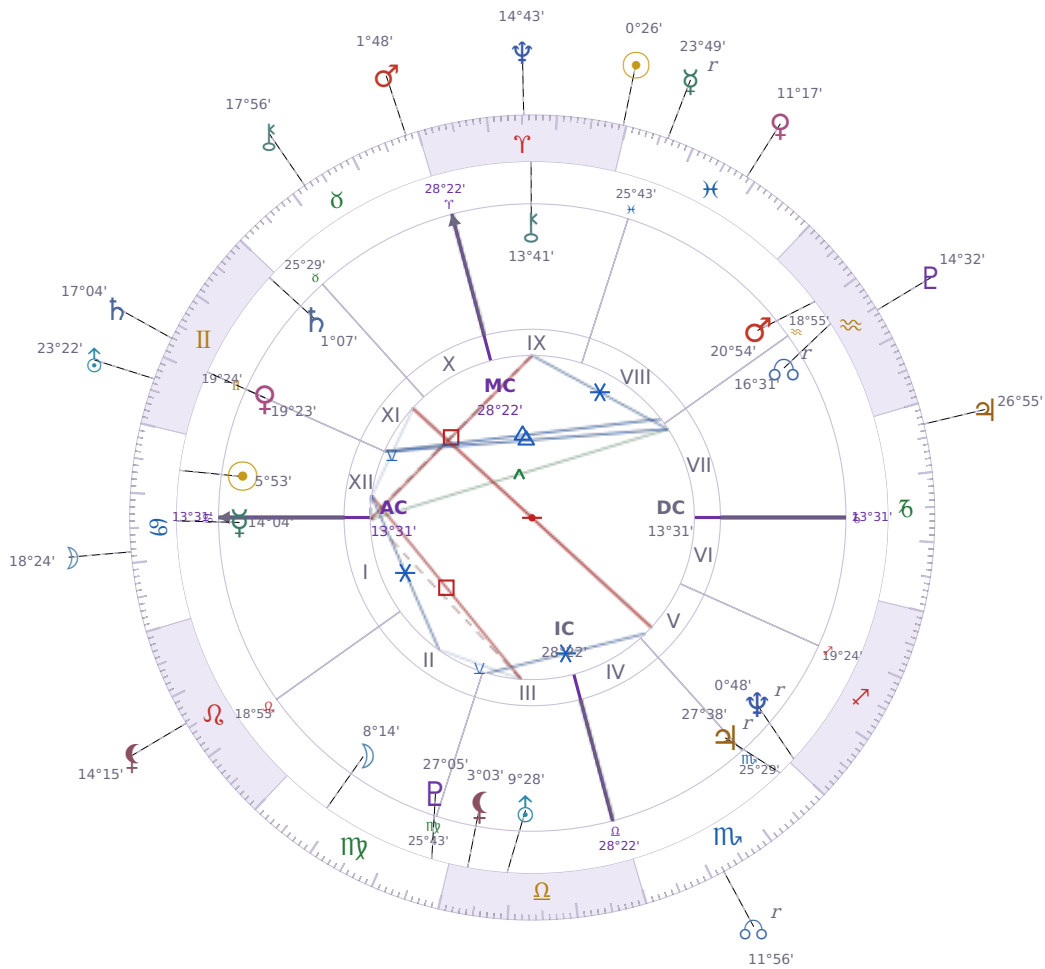

DAILY HOROSCOPE

Elon Reeve Musk

Businessman, entrepreneur, and political figure (born 1971)

♋ Cancer June 28, 1971 07:30 Pretoria

Saturday, 20 March 2022

TRANSITS FOR TODAY

☉ Sun	in ♈ Aries	0°26'25"
☾ Moon	in ♋ Cancer	18°24'40"
☿ Mercury	in ♋ Pisces Rx	23°49'28"
♀ Venus	in ♋ Pisces	11°17'41"
♂ Mars	in ♉ Taurus	1°48'33"
♃ Jupiter	in ♏ Capricorn	26°56'00"
♄ Saturn	in ♊ Gemini	17°04'30"

♅ Uranus	in ♊ Gemini	23°22'09"
♆ Neptune	in ♈ Aries	14°43'42"
♇ Pluto	in ♒ Aquarius	14°32'27"
♁ Chiron	in ♉ Taurus	17°56'18"
♁ NNode	in ♏ Scorpio Rx	11°56'28"
♁ Lilith	in ♌ Leo	14°15'00"

## NATAL PLANETS

☉ Sun	in ♋ Cancer	5°53'26"	XII
☾ Moon	in ♍ Virgo	8°14'52"	II
☿ Mercury	in ♋ Cancer	14°04'03"	I
♀ Venus	in ♊ Gemini	19°23'48"	XI
♂ Mars	in ♒ Aquarius	20°54'21"	VIII
♃ Jupiter	in ♏ Scorpio	27°38'52"	V Rx
♄ Saturn	in ♊ Gemini	1°07'22"	XI
♅ Uranus	in ♎ Libra	9°28'55"	III
♆ Neptune	in ♐ Sagittarius	0°48'48"	V Rx
♇ Pluto	in ♍ Virgo	27°05'36"	III
♁ Chiron	in ♈ Aries	13°41'50"	IX
♁ North Node	in ♒ Aquarius	16°31'23"	VII Rx
♁ Lilith	in ♎ Libra	3°03'14"	III