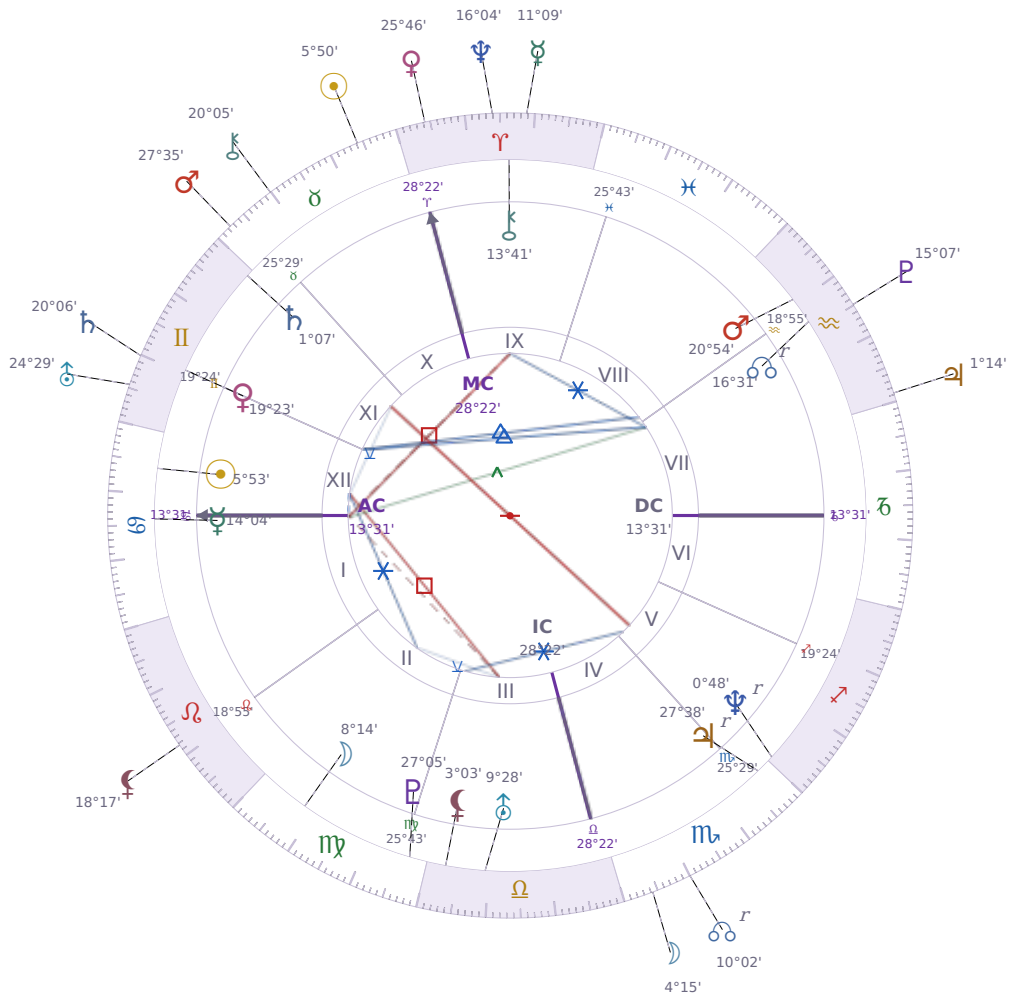

DAILY HOROSCOPE

Elon Reeve Musk

Businessman, entrepreneur, and political figure (born 1971)

♋ Cancer June 28, 1971 07:30 Pretoria

Sunday, 25 April 2032

TRANSITS FOR TODAY

☉ Sun	in ♉ Taurus	5°50'21"
☾ Moon	in ♏ Scorpio	4°15'09"
☿ Mercury	in ♈ Aries	11°09'31"
♀ Venus	in ♈ Aries	25°46'25"
♂ Mars	in ♉ Taurus	27°35'03"
♃ Jupiter	in ♋ Aquarius	1°14'23"
♄ Saturn	in ♊ Gemini	20°06'58"

♅ Uranus	in ♊ Gemini	24°29'38"
♆ Neptune	in ♈ Aries	16°04'24"
♇ Pluto	in ♒ Aquarius	15°07'47"
♁ Chiron	in ♉ Taurus	20°05'39"
♁ NNode	in ♏ Scorpio Rx	10°02'03"
♁ Lilith	in ♌ Leo	18°17'01"

## NATAL PLANETS

☉ Sun	in ♋ Cancer	5°53'26"	XII
☾ Moon	in ♍ Virgo	8°14'52"	II
☿ Mercury	in ♋ Cancer	14°04'03"	I
♀ Venus	in ♊ Gemini	19°23'48"	XI
♂ Mars	in ♒ Aquarius	20°54'21"	VIII
♃ Jupiter	in ♏ Scorpio	27°38'52"	V Rx
♄ Saturn	in ♊ Gemini	1°07'22"	XI
♅ Uranus	in ♎ Libra	9°28'55"	III
♆ Neptune	in ♐ Sagittarius	0°48'48"	V Rx
♇ Pluto	in ♍ Virgo	27°05'36"	III
♁ Chiron	in ♈ Aries	13°41'50"	IX
♁ North Node	in ♒ Aquarius	16°31'23"	VII Rx
♁ Lilith	in ♎ Libra	3°03'14"	III

## KEY TRANSIT FACTORS