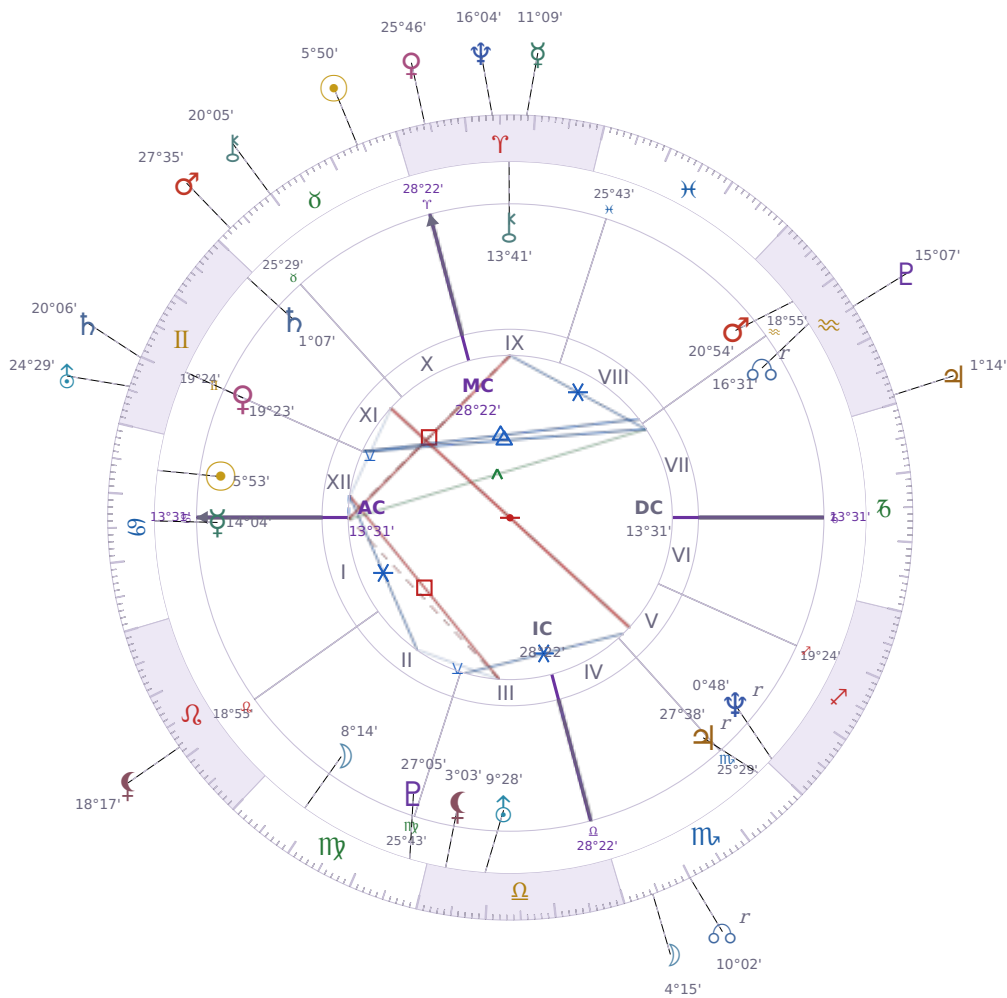

DAILY HOROSCOPE

## Elon Reeve Musk

Businessman, entrepreneur, and political figure (born 1971)

♋ Cancer June 28, 1971 07:30 Pretoria

Sunday, 25 April 2032

### TRANSITS FOR TODAY

☉ Sun	in ♉ Taurus	5°50'21"
☾ Moon	in ♏ Scorpio	4°15'09"
☿ Mercury	in ♈ Aries	11°09'31"
♀ Venus	in ♈ Aries	25°46'25"
♂ Mars	in ♉ Taurus	27°35'03"
♃ Jupiter	in ♋ Aquarius	1°14'23"
♄ Saturn	in ♊ Gemini	20°06'58"