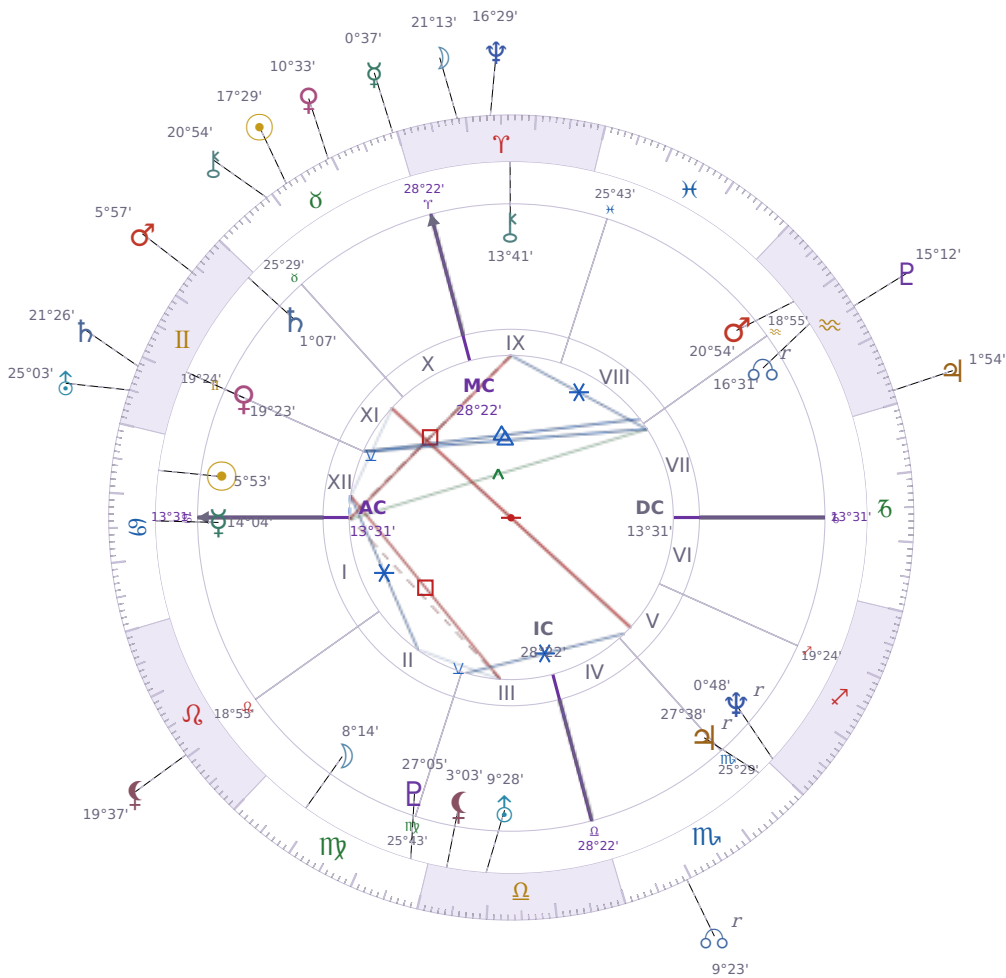

DAILY HOROSCOPE

Elon Reeve Musk

Businessman, entrepreneur, and political figure (born 1971)

♋ Cancer June 28, 1971 07:30 Pretoria

Friday, 7 May 2032

TRANSITS FOR TODAY

☉ Sun	in ♉ Taurus	17°29'04"
☾ Moon	in ♈ Aries	21°13'34"
☿ Mercury	in ♉ Taurus	0°37'55"
♀ Venus	in ♉ Taurus	10°33'34"
♂ Mars	in ♊ Gemini	5°57'20"
♃ Jupiter	in ♒ Aquarius	1°54'48"
♄ Saturn	in ♊ Gemini	21°26'47"

♅ Uranus	in ♊ Gemini	25°03'23"
♆ Neptune	in ♈ Aries	16°29'31"
♇ Pluto	in ♒ Aquarius	15°12'22"
♁ Chiron	in ♉ Taurus	20°54'19"
♁ NNode	in ♏ Scorpio Rx	9°23'55"
♁ Lilith	in ♌ Leo	19°37'41"

## NATAL PLANETS

☉ Sun	in ♋ Cancer	5°53'26"	XII
☾ Moon	in ♍ Virgo	8°14'52"	II
☿ Mercury	in ♋ Cancer	14°04'03"	I
♀ Venus	in ♊ Gemini	19°23'48"	XI
♂ Mars	in ♒ Aquarius	20°54'21"	VIII
♃ Jupiter	in ♏ Scorpio	27°38'52"	V Rx
♄ Saturn	in ♊ Gemini	1°07'22"	XI
♅ Uranus	in ♎ Libra	9°28'55"	III
♆ Neptune	in ♐ Sagittarius	0°48'48"	V Rx
♇ Pluto	in ♍ Virgo	27°05'36"	III
♁ Chiron	in ♈ Aries	13°41'50"	IX
♁ North Node	in ♒ Aquarius	16°31'23"	VII Rx
♁ Lilith	in ♎ Libra	3°03'14"	III