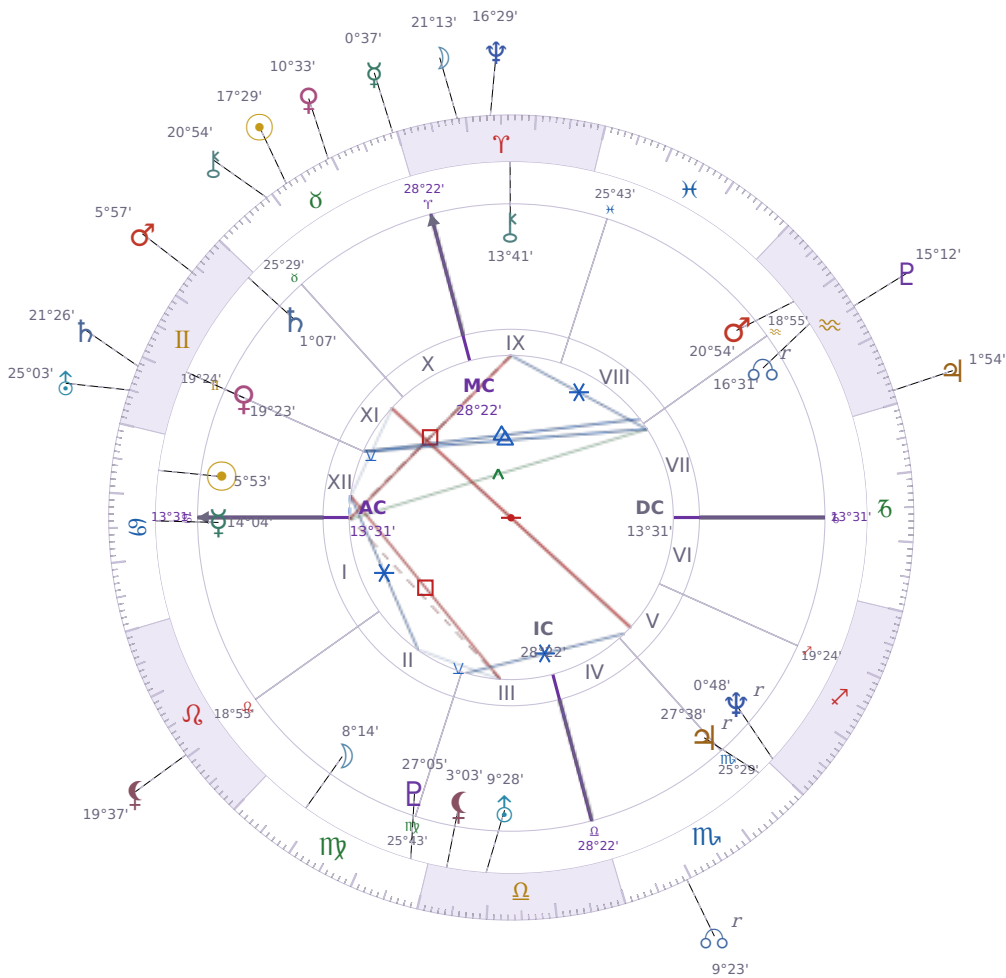

DAILY HOROSCOPE

Elon Reeve Musk

Businessman, entrepreneur, and political figure (born 1971)

♋ Cancer June 28, 1971 07:30 Pretoria

Friday, 7 May 2032

TRANSITS FOR TODAY

☉ Sun	in ♉ Taurus	17°29'04"
☾ Moon	in ♈ Aries	21°13'34"
☿ Mercury	in ♉ Taurus	0°37'55"
♀ Venus	in ♉ Taurus	10°33'34"
♂ Mars	in ♊ Gemini	5°57'20"
♃ Jupiter	in ♒ Aquarius	1°54'48"
♄ Saturn	in ♊ Gemini	21°26'47"

♅ Uranus	in ♊ Gemini	25°03'23"
♆ Neptune	in ♈ Aries	16°29'31"
♇ Pluto	in ♒ Aquarius	15°12'22"
♁ Chiron	in ♉ Taurus	20°54'19"
♁ NNode	in ♏ Scorpio Rx	9°23'55"
♁ Lilith	in ♌ Leo	19°37'41"

NATAL PLANETS

☉ Sun	in ♋ Cancer	5°53'26"	XII
☾ Moon	in ♍ Virgo	8°14'52"	II
☿ Mercury	in ♋ Cancer	14°04'03"	I
♀ Venus	in ♊ Gemini	19°23'48"	XI
♂ Mars	in ♒ Aquarius	20°54'21"	VIII
♃ Jupiter	in ♏ Scorpio	27°38'52"	V Rx
♄ Saturn	in ♊ Gemini	1°07'22"	XI
♅ Uranus	in ♎ Libra	9°28'55"	III
♆ Neptune	in ♐ Sagittarius	0°48'48"	V Rx
♇ Pluto	in ♍ Virgo	27°05'36"	III
♁ Chiron	in ♈ Aries	13°41'50"	IX
♁ North Node	in ♒ Aquarius	16°31'23"	VII Rx
♁ Lilith	in ♎ Libra	3°03'14"	III

KEY DATE

☿ Mercury enters ♉ Taurus

Mercury moving into *Taurus* shifts how you **communicate and think** — you'll notice yourself speaking more slowly, choosing words with care instead of rushing through sentences. At work and in conversations, people tend to **focus on practical details** and want concrete facts rather than abstract ideas, which means discussions about money, plans, or decisions take longer but reach clearer agreements. This transit makes most people **stick to their positions** once they've decided something, so expect less back-and-forth and more people digging in on what they actually believe.