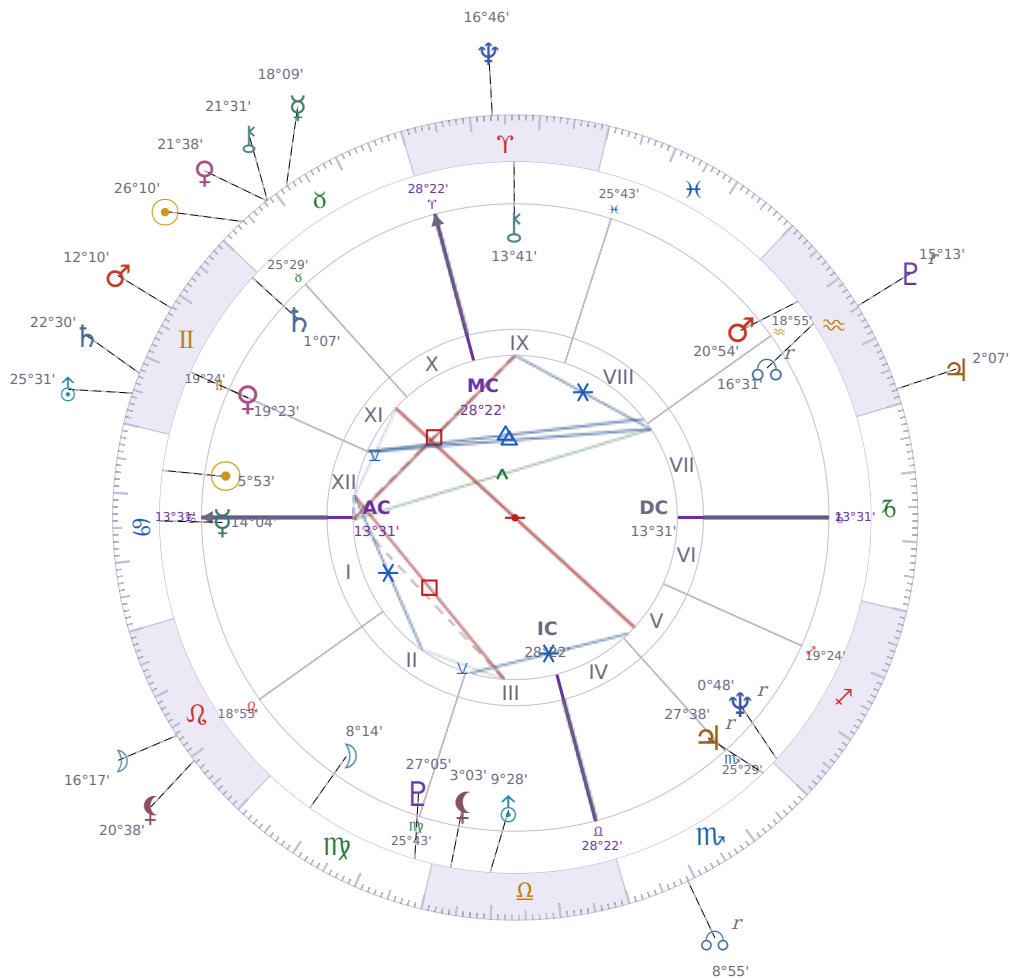

DAILY HOROSCOPE

Elon Reeve Musk

Businessman, entrepreneur, and political figure (born 1971)

♋ Cancer June 28, 1971 07:30 Pretoria

Sunday, 16 May 2032

TRANSITS FOR TODAY

☉ Sun	in ♉ Taurus	26°10'42"
☾ Moon	in ♌ Leo	16°17'42"
☿ Mercury	in ♉ Taurus	18°09'59"
♀ Venus	in ♉ Taurus	21°38'18"
♂ Mars	in ♊ Gemini	12°10'03"
♃ Jupiter	in ♋ Aquarius	2°07'47"
♄ Saturn	in ♊ Gemini	22°30'54"

♅ Uranus	in ♊ Gemini	25°31'24"
♆ Neptune	in ♈ Aries	16°46'55"
♇ Pluto	in ♒ Aquarius Rx	15°13'16"
♁ Chiron	in ♉ Taurus	21°31'14"
♋ NNode	in ♏ Scorpio Rx	8°55'20"
♁ Lilith	in ♌ Leo	20°38'10"

NATAL PLANETS

☉ Sun	in ♋ Cancer	5°53'26"	XII
☾ Moon	in ♍ Virgo	8°14'52"	II
☿ Mercury	in ♋ Cancer	14°04'03"	I
♀ Venus	in ♊ Gemini	19°23'48"	XI
♂ Mars	in ♒ Aquarius	20°54'21"	VIII
♃ Jupiter	in ♏ Scorpio	27°38'52"	V Rx
♄ Saturn	in ♊ Gemini	1°07'22"	XI
♅ Uranus	in ♎ Libra	9°28'55"	III
♆ Neptune	in ♐ Sagittarius	0°48'48"	V Rx
♇ Pluto	in ♍ Virgo	27°05'36"	III
♁ Chiron	in ♈ Aries	13°41'50"	IX
♋ North Node	in ♒ Aquarius	16°31'23"	VII Rx
♁ Lilith	in ♎ Libra	3°03'14"	III