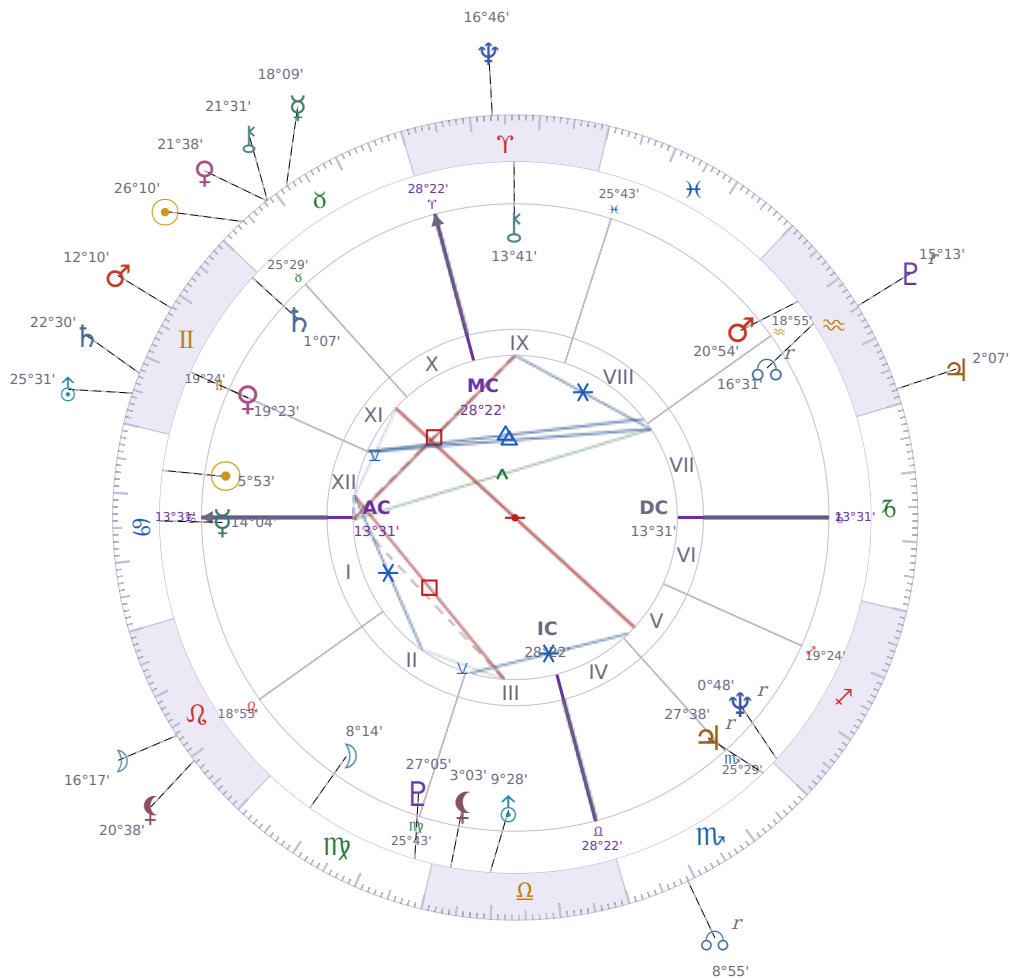

DAILY HOROSCOPE

Elon Reeve Musk

Businessman, entrepreneur, and political figure (born 1971)

♋ Cancer June 28, 1971 07:30 Pretoria

Sunday, 16 May 2032

TRANSITS FOR TODAY

☉ Sun	in ♉ Taurus	26°10'42"
☾ Moon	in ♌ Leo	16°17'42"
☿ Mercury	in ♉ Taurus	18°09'59"
♀ Venus	in ♉ Taurus	21°38'18"
♂ Mars	in ♊ Gemini	12°10'03"
♃ Jupiter	in ♒ Aquarius	2°07'47"
♄ Saturn	in ♊ Gemini	22°30'54"

♅ Uranus	in ♊ Gemini	25°31'24"
♆ Neptune	in ♈ Aries	16°46'55"
♇ Pluto	in ♒ Aquarius Rx	15°13'16"
♁ Chiron	in ♉ Taurus	21°31'14"
♋ NNode	in ♏ Scorpio Rx	8°55'20"
♁ Lilith	in ♌ Leo	20°38'10"

## NATAL PLANETS

☉ Sun	in ♋ Cancer	5°53'26"	XII
☾ Moon	in ♍ Virgo	8°14'52"	II
☿ Mercury	in ♋ Cancer	14°04'03"	I
♀ Venus	in ♊ Gemini	19°23'48"	XI
♂ Mars	in ♒ Aquarius	20°54'21"	VIII
♃ Jupiter	in ♏ Scorpio	27°38'52"	V Rx
♄ Saturn	in ♊ Gemini	1°07'22"	XI
♅ Uranus	in ♎ Libra	9°28'55"	III
♆ Neptune	in ♐ Sagittarius	0°48'48"	V Rx
♇ Pluto	in ♍ Virgo	27°05'36"	III
♁ Chiron	in ♈ Aries	13°41'50"	IX
♋ North Node	in ♒ Aquarius	16°31'23"	VII Rx
♁ Lilith	in ♎ Libra	3°03'14"	III

## KEY TRANSIT FACTORS