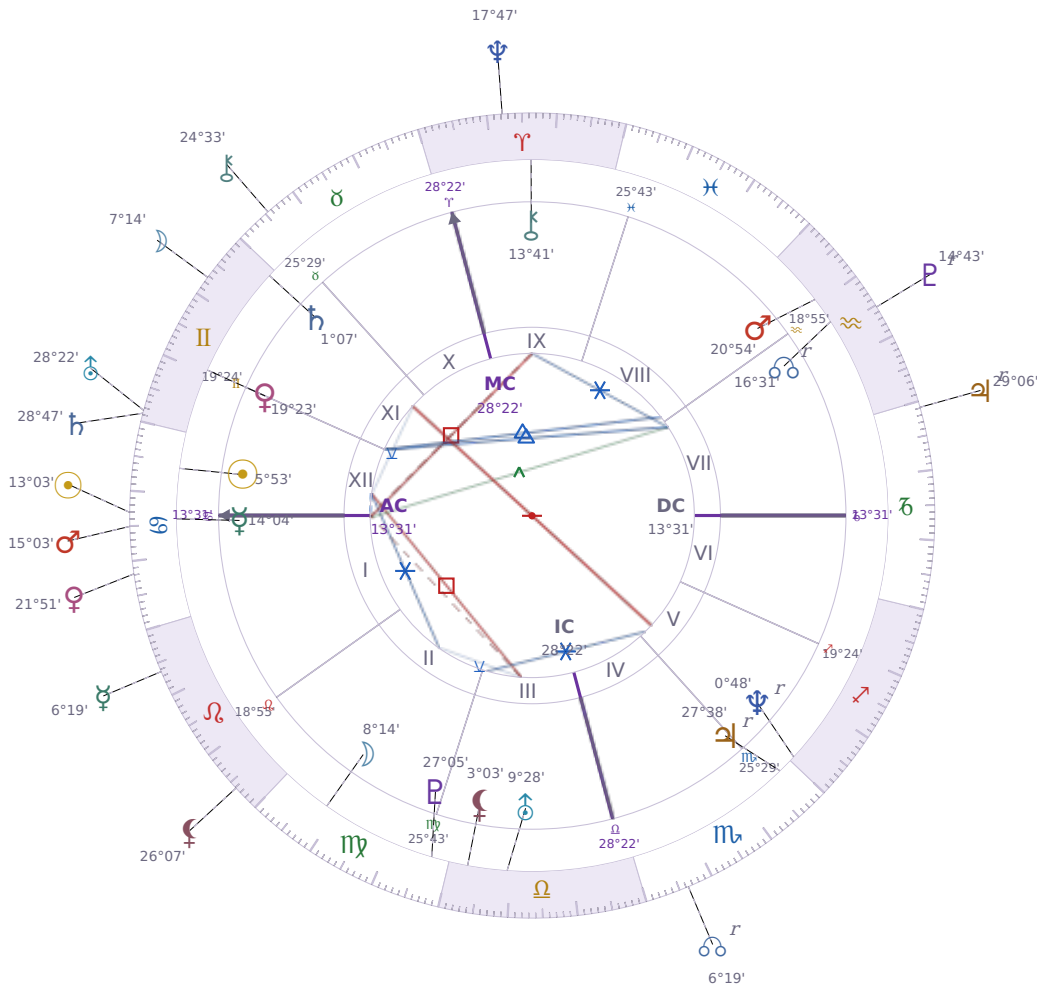

DAILY HOROSCOPE

Elon Reeve Musk

Businessman, entrepreneur, and political figure (born 1971)

♋ Cancer June 28, 1971 07:30 Pretoria

Sunday, 4 July 2032

TRANSITS FOR TODAY

☉ Sun	in ♋ Cancer	13°03'56"
☾ Moon	in ♊ Gemini	7°14'24"
☿ Mercury	in ♌ Leo	6°19'38"
♀ Venus	in ♋ Cancer	21°51'23"
♂ Mars	in ♋ Cancer	15°03'55"
♃ Jupiter	in ♐ Capricorn Rx	29°06'13"
♄ Saturn	in ♊ Gemini	28°47'28"

♅ Uranus	in ♊ Gemini	28°22'20"
♆ Neptune	in ♈ Aries	17°47'58"
♇ Pluto	in ♒ Aquarius Rx	14°43'08"
♁ Chiron	in ♉ Taurus	24°33'07"
♁ NNode	in ♏ Scorpio Rx	6°19'40"
♁ Lilith	in ♌ Leo	26°07'22"

NATAL PLANETS