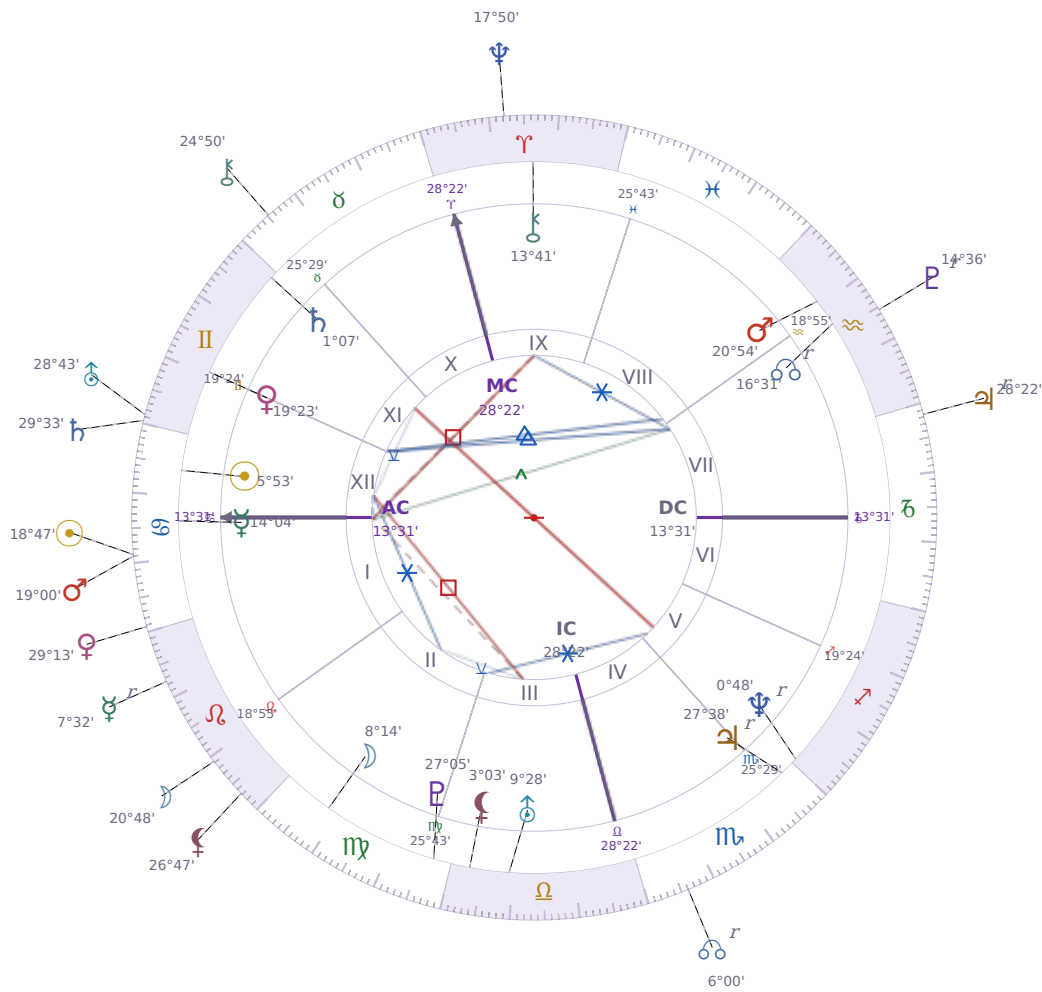

DAILY HOROSCOPE

Elon Reeve Musk

Businessman, entrepreneur, and political figure (born 1971)

♋ Cancer June 28, 1971 07:30 Pretoria

Saturday, 10 July 2032

TRANSITS FOR TODAY

☉ Sun	in ♋ Cancer	18°47'17"
☾ Moon	in ♌ Leo	20°48'19"
☿ Mercury	in ♌ Leo Rx	7°32'20"
♀ Venus	in ♋ Cancer	29°13'44"
♂ Mars	in ♋ Cancer	19°00'12"
♃ Jupiter	in ♎ Capricorn Rx	28°22'08"
♄ Saturn	in ♊ Gemini	29°33'05"

♅ Uranus	in ♊ Gemini	28°43'04"
♆ Neptune	in ♈ Aries	17°50'35"
♇ Pluto	in ♒ Aquarius Rx	14°36'12"
♁ Chiron	in ♉ Taurus	24°50'39"
♁ NNode	in ♏ Scorpio Rx	6°00'36"
♁ Lilith	in ♌ Leo	26°47'40"

NATAL PLANETS