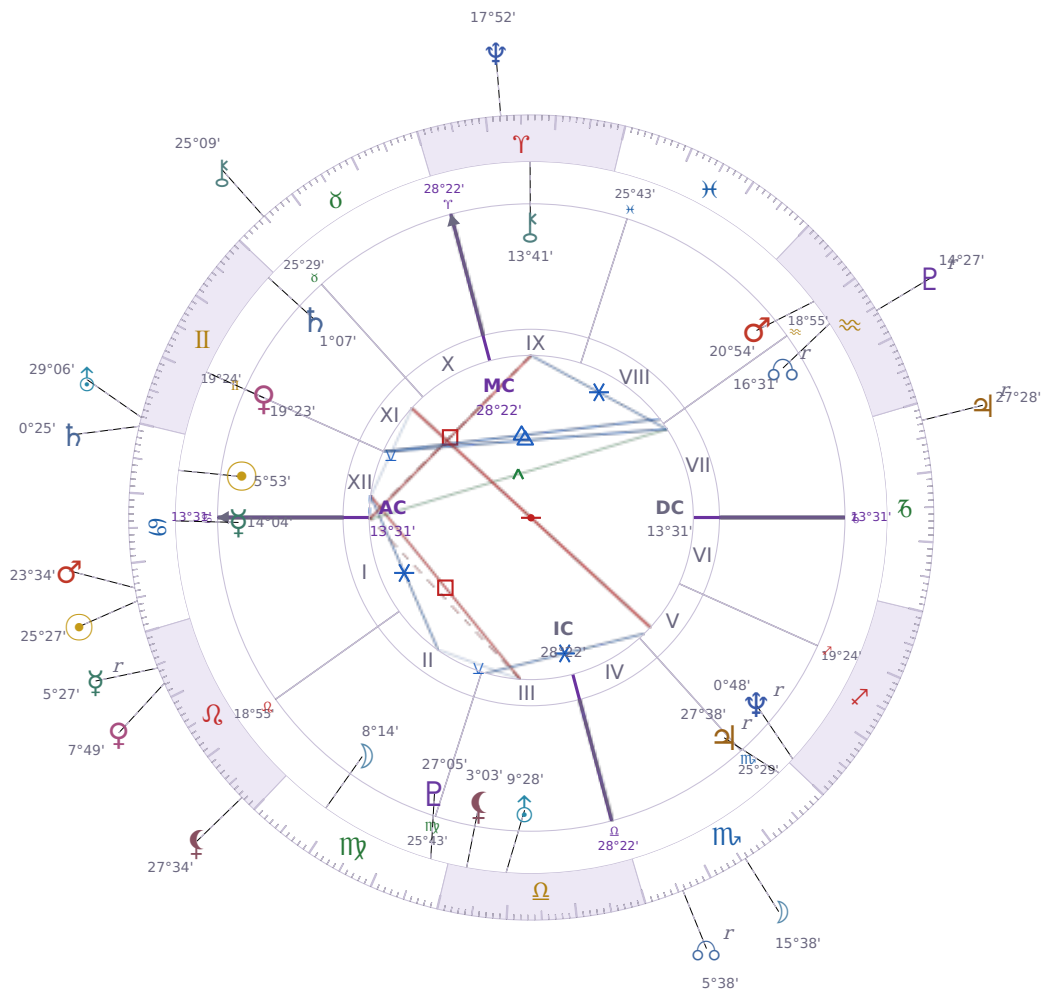

DAILY HOROSCOPE

Elon Reeve Musk

Businessman, entrepreneur, and political figure (born 1971)

♋ Cancer June 28, 1971 07:30 Pretoria

Saturday, 17 July 2032

TRANSITS FOR TODAY

☉ Sun	in ♋ Cancer	25°27'54"
☾ Moon	in ♏ Scorpio	15°38'23"
☿ Mercury	in ♌ Leo Rx	5°27'53"
♀ Venus	in ♌ Leo	7°49'44"
♂ Mars	in ♋ Cancer	23°34'33"
♃ Jupiter	in ♑ Capricorn Rx	27°28'32"
♄ Saturn	in ♋ Cancer	0°25'10"

♅ Uranus	in ♊ Gemini	29°06'33"
♆ Neptune	in ♈ Aries	17°52'08"
♇ Pluto	in ♒ Aquarius Rx	14°27'33"
♁ Chiron	in ♉ Taurus	25°09'08"
♁ NNode	in ♏ Scorpio Rx	5°38'21"
♁ Lilith	in ♌ Leo	27°34'39"

NATAL PLANETS

☉ Sun	in ♋ Cancer	5°53'26"	XII
☾ Moon	in ♍ Virgo	8°14'52"	II
☿ Mercury	in ♋ Cancer	14°04'03"	I
♀ Venus	in ♊ Gemini	19°23'48"	XI
♂ Mars	in ♒ Aquarius	20°54'21"	VIII
♃ Jupiter	in ♏ Scorpio	27°38'52"	V Rx
♄ Saturn	in ♊ Gemini	1°07'22"	XI
♅ Uranus	in ♎ Libra	9°28'55"	III
♆ Neptune	in ♐ Sagittarius	0°48'48"	V Rx
♇ Pluto	in ♍ Virgo	27°05'36"	III
♁ Chiron	in ♈ Aries	13°41'50"	IX
♁ North Node	in ♒ Aquarius	16°31'23"	VII Rx
♁ Lilith	in ♎ Libra	3°03'14"	III