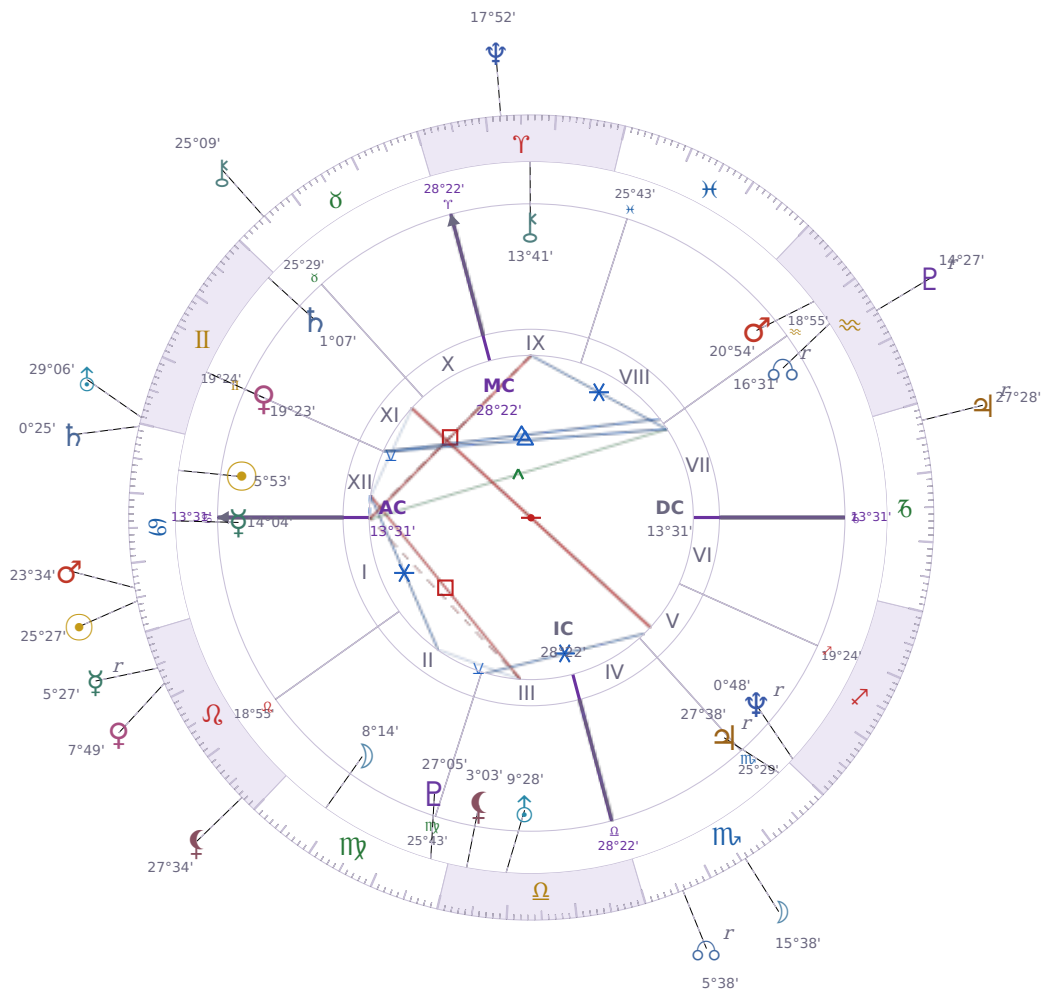

DAILY HOROSCOPE

Elon Reeve Musk

Businessman, entrepreneur, and political figure (born 1971)

♋ Cancer June 28, 1971 07:30 Pretoria

Saturday, 17 July 2032

TRANSITS FOR TODAY

☉ Sun	in ♋ Cancer	25°27'54"
☾ Moon	in ♏ Scorpio	15°38'23"
☿ Mercury	in ♌ Leo Rx	5°27'53"
♀ Venus	in ♌ Leo	7°49'44"
♂ Mars	in ♋ Cancer	23°34'33"
♃ Jupiter	in ♐ Capricorn Rx	27°28'32"
♄ Saturn	in ♋ Cancer	0°25'10"

♅ Uranus	in ♊ Gemini	29°06'33"
♆ Neptune	in ♈ Aries	17°52'08"
♇ Pluto	in ♒ Aquarius Rx	14°27'33"
♁ Chiron	in ♉ Taurus	25°09'08"
♁ NNode	in ♏ Scorpio Rx	5°38'21"
♁ Lilith	in ♌ Leo	27°34'39"

NATAL PLANETS

☉ Sun	in ♋ Cancer	5°53'26"	XII
☾ Moon	in ♍ Virgo	8°14'52"	II
☿ Mercury	in ♋ Cancer	14°04'03"	I
♀ Venus	in ♊ Gemini	19°23'48"	XI
♂ Mars	in ♒ Aquarius	20°54'21"	VIII
♃ Jupiter	in ♏ Scorpio	27°38'52"	V Rx
♄ Saturn	in ♊ Gemini	1°07'22"	XI
♅ Uranus	in ♎ Libra	9°28'55"	III
♆ Neptune	in ♐ Sagittarius	0°48'48"	V Rx
♇ Pluto	in ♍ Virgo	27°05'36"	III
♁ Chiron	in ♈ Aries	13°41'50"	IX
♁ North Node	in ♒ Aquarius	16°31'23"	VII Rx
♁ Lilith	in ♎ Libra	3°03'14"	III