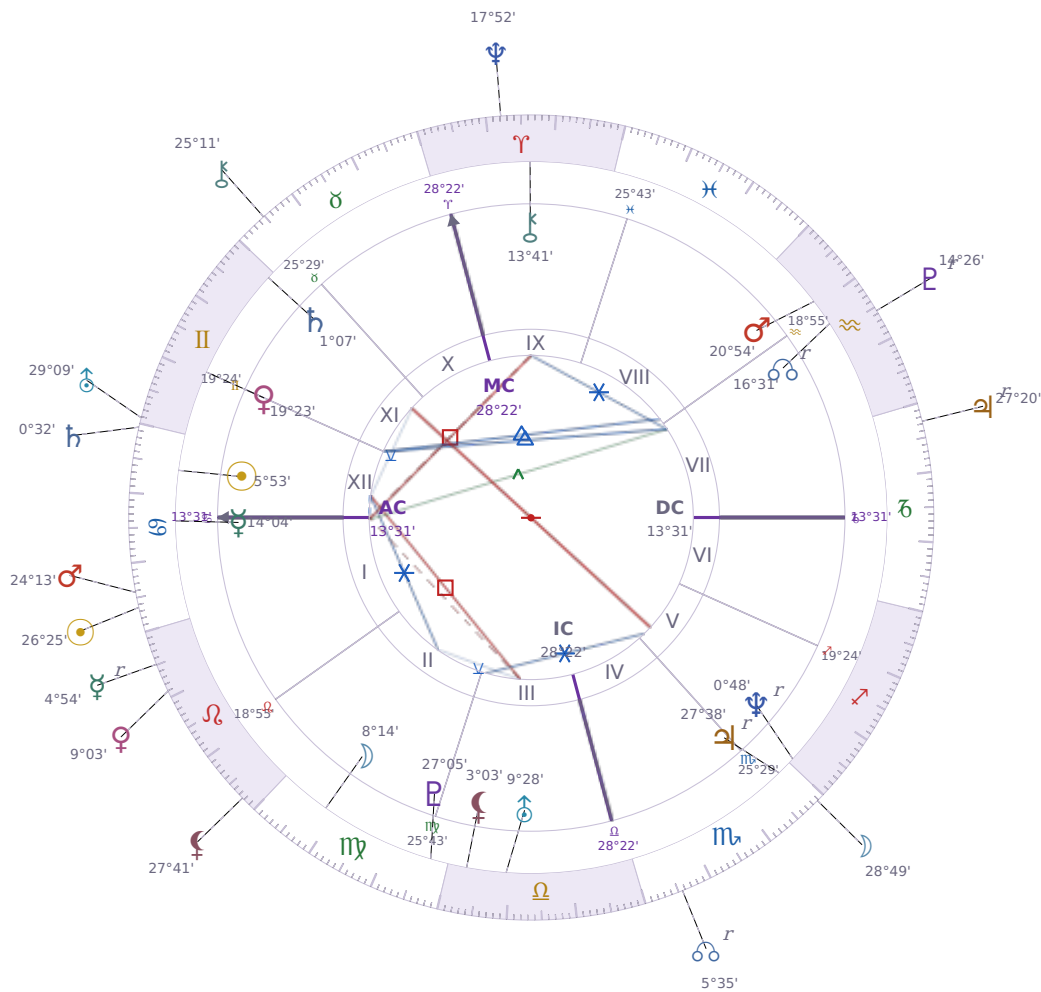

DAILY HOROSCOPE

Elon Reeve Musk

Businessman, entrepreneur, and political figure (born 1971)

♋ Cancer June 28, 1971 07:30 Pretoria

Sunday, 18 July 2032

TRANSITS FOR TODAY

☉ Sun	in ♋ Cancer	26°25'08"
☾ Moon	in ♏ Scorpio	28°49'33"
☿ Mercury	in ♌ Leo Rx	4°54'10"
♀ Venus	in ♌ Leo	9°03'26"
♂ Mars	in ♋ Cancer	24°13'38"
♃ Jupiter	in ♐ Capricorn Rx	27°20'48"
♄ Saturn	in ♋ Cancer	0°32'29"

♅ Uranus	in ♊ Gemini	29°09'50"
♆ Neptune	in ♈ Aries	17°52'14"
♇ Pluto	in ♒ Aquarius Rx	14°26'17"
♁ Chiron	in ♉ Taurus	25°11'35"
♁ NNode	in ♏ Scorpio Rx	5°35'11"
♁ Lilith	in ♌ Leo	27°41'22"

## NATAL PLANETS

☉ Sun	in ♋ Cancer	5°53'26"	XII
☾ Moon	in ♍ Virgo	8°14'52"	II
☿ Mercury	in ♋ Cancer	14°04'03"	I
♀ Venus	in ♊ Gemini	19°23'48"	XI
♂ Mars	in ♒ Aquarius	20°54'21"	VIII
♃ Jupiter	in ♏ Scorpio	27°38'52"	V Rx
♄ Saturn	in ♊ Gemini	1°07'22"	XI
♅ Uranus	in ♎ Libra	9°28'55"	III
♆ Neptune	in ♐ Sagittarius	0°48'48"	V Rx
♇ Pluto	in ♍ Virgo	27°05'36"	III
♁ Chiron	in ♈ Aries	13°41'50"	IX
♁ North Node	in ♒ Aquarius	16°31'23"	VII Rx
♁ Lilith	in ♎ Libra	3°03'14"	III

## KEY TRANSIT FACTORS